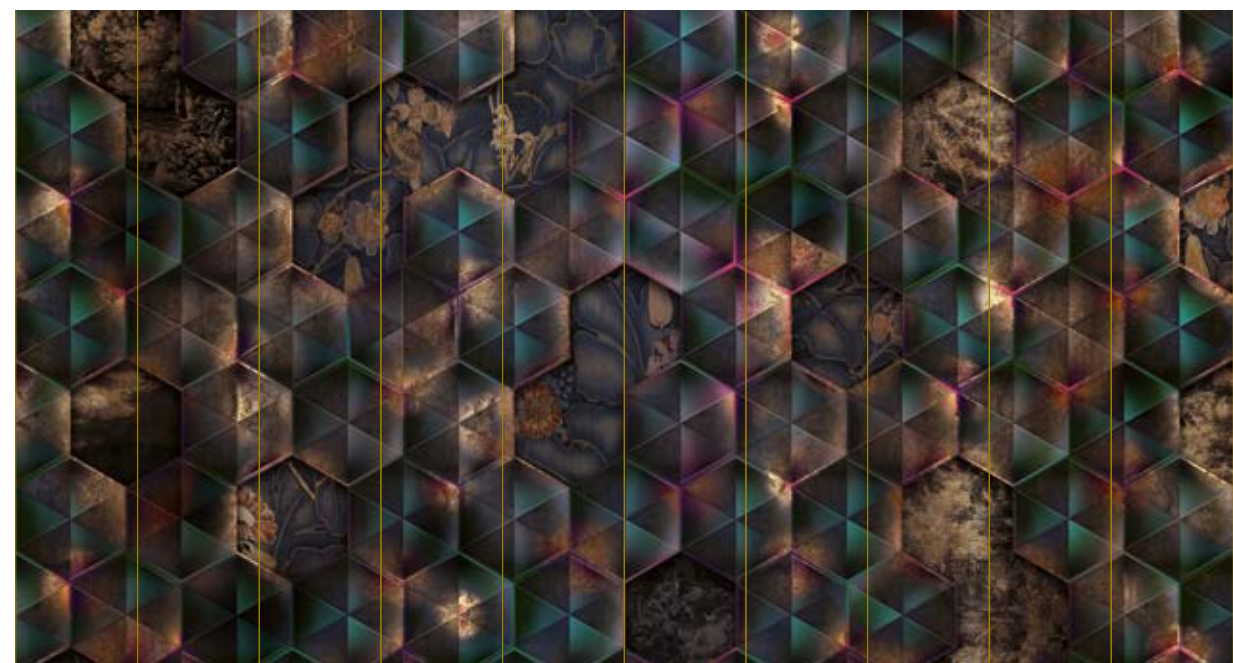

Holographic Reflections

Reference nr: MU11091

270 cm height

50 CM PANEL 1	100 CM PANEL 2	150 CM PANEL 3	200 CM PANEL 4	250 CM PANEL 5	300 CM PANEL 6	350 CM PANEL 7	400 CM PANEL 8	450 CM PANEL 9	500 CM PANEL 10
100 CM PANEL 1		200 CM PANEL 2		300 CM PANEL 3		400 CM PANEL 4		500 CM PANEL 5	

Request a sample

Request a wallpaper sample for a more accurate representation of colors, textures and image quality. It is also advisable if you want to see the wallpaper on a metallic material, as textures can seem different on these materials.