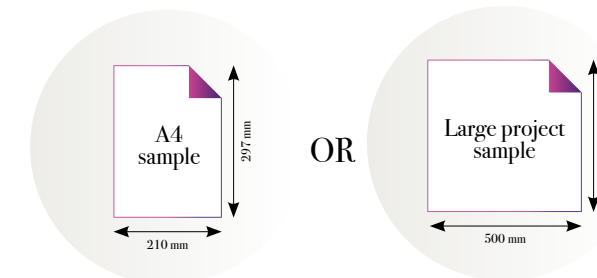

Standard specifications:

Size: 500 cm x 270 cm
All murals are printed by default with 50 cm panel widths, but can also be ordered using 100 cm wide panels if desired.
(depending on material chosen below)

Print with your own sizes

This mural can be custom made to fit the dimensions of your wall

Can be printed with these materials:

- Non-woven matt (50 cm panel) ☒
- Textured Vinyl (50 and 100 cm panels) ☒
- Textile fabric (50 and 100 cm panels) ☒
- Metallic Gold (50 cm panel) ☒
- Metallic Copper (50 cm panel) ☐
- Metallic Silver (50 cm panel) ☒

Lost Exposure

Reference nr: MU11061

50 CM PANEL 1	100 CM PANEL 2	150 CM PANEL 3	200 CM PANEL 4	250 CM PANEL 5	300 CM PANEL 6	350 CM PANEL 7	400 CM PANEL 8	450 CM PANEL 9	500 CM PANEL 10
100 CM PANEL 1		200 CM PANEL 2		300 CM PANEL 3		400 CM PANEL 4		500 CM PANEL 5	

Request a sample

Request a wallpaper sample for a more accurate representation of colors, textures and image quality. It is also advisable if you want to see the wallpaper on a metallic material, as textures can seem different on these materials.

Also available in these versions: