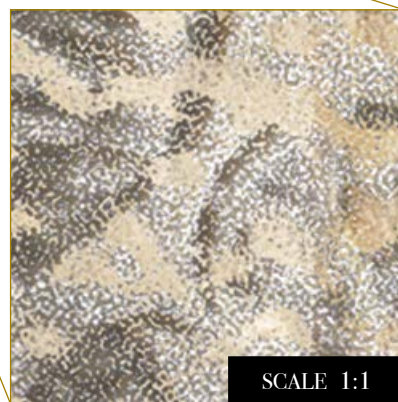

Standard specifications:

Size: 500 cm x 270 cm
All murals are printed by default with 50 cm panel widths, but can also be ordered using 100 cm wide panels if desired.
(depending on material chosen below)

Print with your own sizes

This mural can be custom made to fit the dimensions of your wall

Can be printed with these materials:

- Non-woven matt (50 cm panel) ☒
- Textured Vinyl (50 and 100 cm panels) ☒
- Textile fabric (50 and 100 cm panels) ☒
- Metallic Gold (50 cm panel) ☐
- Metallic Copper (50 cm panel) ☐
- Metallic Silver (50 cm panel) ☒

SCALE 1:1

Geodile

Reference nr: MU11052

50 CM PANEL 1	100 CM PANEL 2	150 CM PANEL 3	200 CM PANEL 4	250 CM PANEL 5	300 CM PANEL 6	350 CM PANEL 7	400 CM PANEL 8	450 CM PANEL 9	500 CM PANEL 10
100 CM PANEL 1		200 CM PANEL 2		300 CM PANEL 3		400 CM PANEL 4		500 CM PANEL 5	

Request a sample

Request a wallpaper sample for a more accurate representation of colors, textures and image quality. It is also advisable if you want to see the wallpaper on a metallic material, as textures can seem different on these materials.

Also available in these versions: