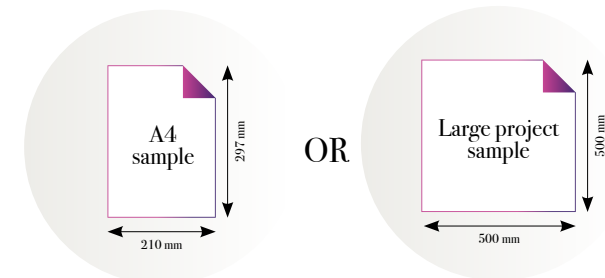

Standard specifications:

Size: 500 cm x 270 cm
All murals are printed by default with 50 cm panel widths, but can also be ordered using 100 cm wide panels if desired.
(depending on material chosen below)

Print with your own sizes

This mural can be custom made to fit the dimensions of your wall

Can be printed with these materials:

- Non-woven matt (50 cm panel) ☒
- Textured Vinyl (50 and 100 cm panels) ☒
- Textile fabric (50 and 100 cm panels) ☒
- Metallic Gold (50 cm panel) ☐
- Metallic Copper (50 cm panel) ☐
- Metallic Silver (50 cm panel) ☐

Galaxy nights

Reference nr: MU11058

50 CM PANEL 1	100 CM PANEL 2	150 CM PANEL 3	200 CM PANEL 4	250 CM PANEL 5	300 CM PANEL 6	350 CM PANEL 7	400 CM PANEL 8	450 CM PANEL 9	500 CM PANEL 10
100 CM PANEL 1		200 CM PANEL 2		300 CM PANEL 3		400 CM PANEL 4		500 CM PANEL 5	

Request a sample

Request a wallpaper sample for a more accurate representation of colors, textures and image quality. It is also advisable if you want to see the wallpaper on a metallic material, as textures can seem different on these materials.

Also available in these versions: