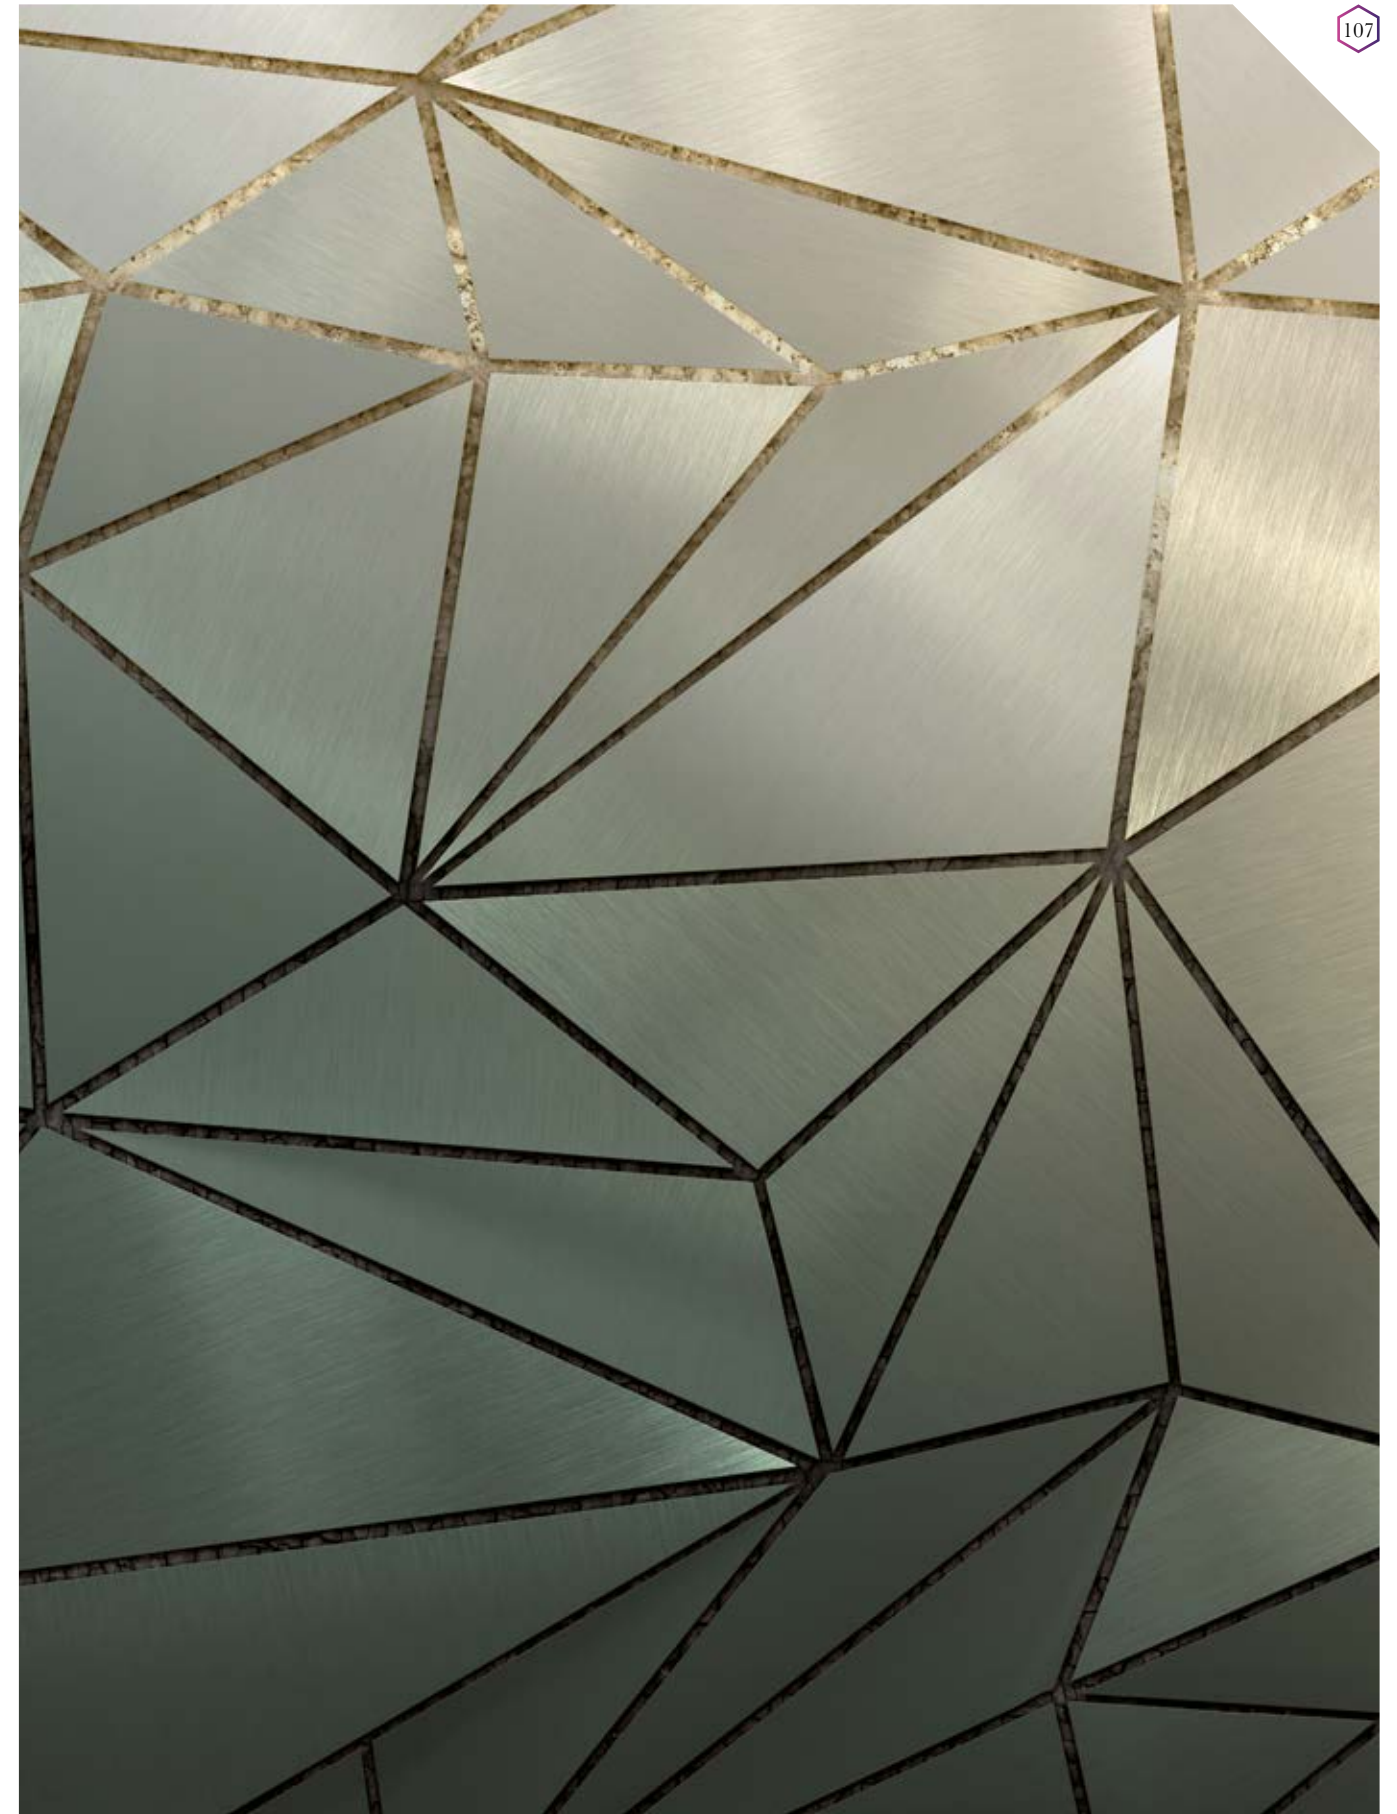

Also available in these versions:

Reference nr: MU11059

Reference nr: MU11060

MUANCE

CLOSE-UP 1

Standard specifications:

Size: 500 cm x 270 cm
 All murals are printed by default with 50 cm panel widths, but can also be ordered using 100 cm wide panels if desired.
 (depending on material chosen below)