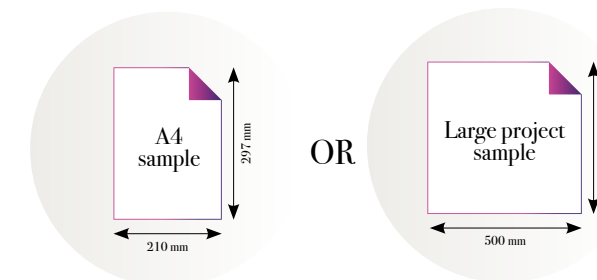

CLOSE-UP 2

SCALE 1:1

Crust

Reference nr: MU11070

										270 cm height
50 CM PANEL 1	100 CM PANEL 2	150 CM PANEL 3	200 CM PANEL 4	250 CM PANEL 5	300 CM PANEL 6	350 CM PANEL 7	400 CM PANEL 8	450 CM PANEL 9	500 CM PANEL 10	
100 CM PANEL 1		200 CM PANEL 2		300 CM PANEL 3		400 CM PANEL 4		500 CM PANEL 5		

Also available in these versions:

Reference nr: MU11071

Reference nr: MU11072

CLOSE-UP 1

Standard specifications:

Size: 500 cm x 270 cm
 All murals are printed by default with 50 cm panel widths, but can also be ordered using 100 cm wide panels if desired.
 (depending on material chosen below)