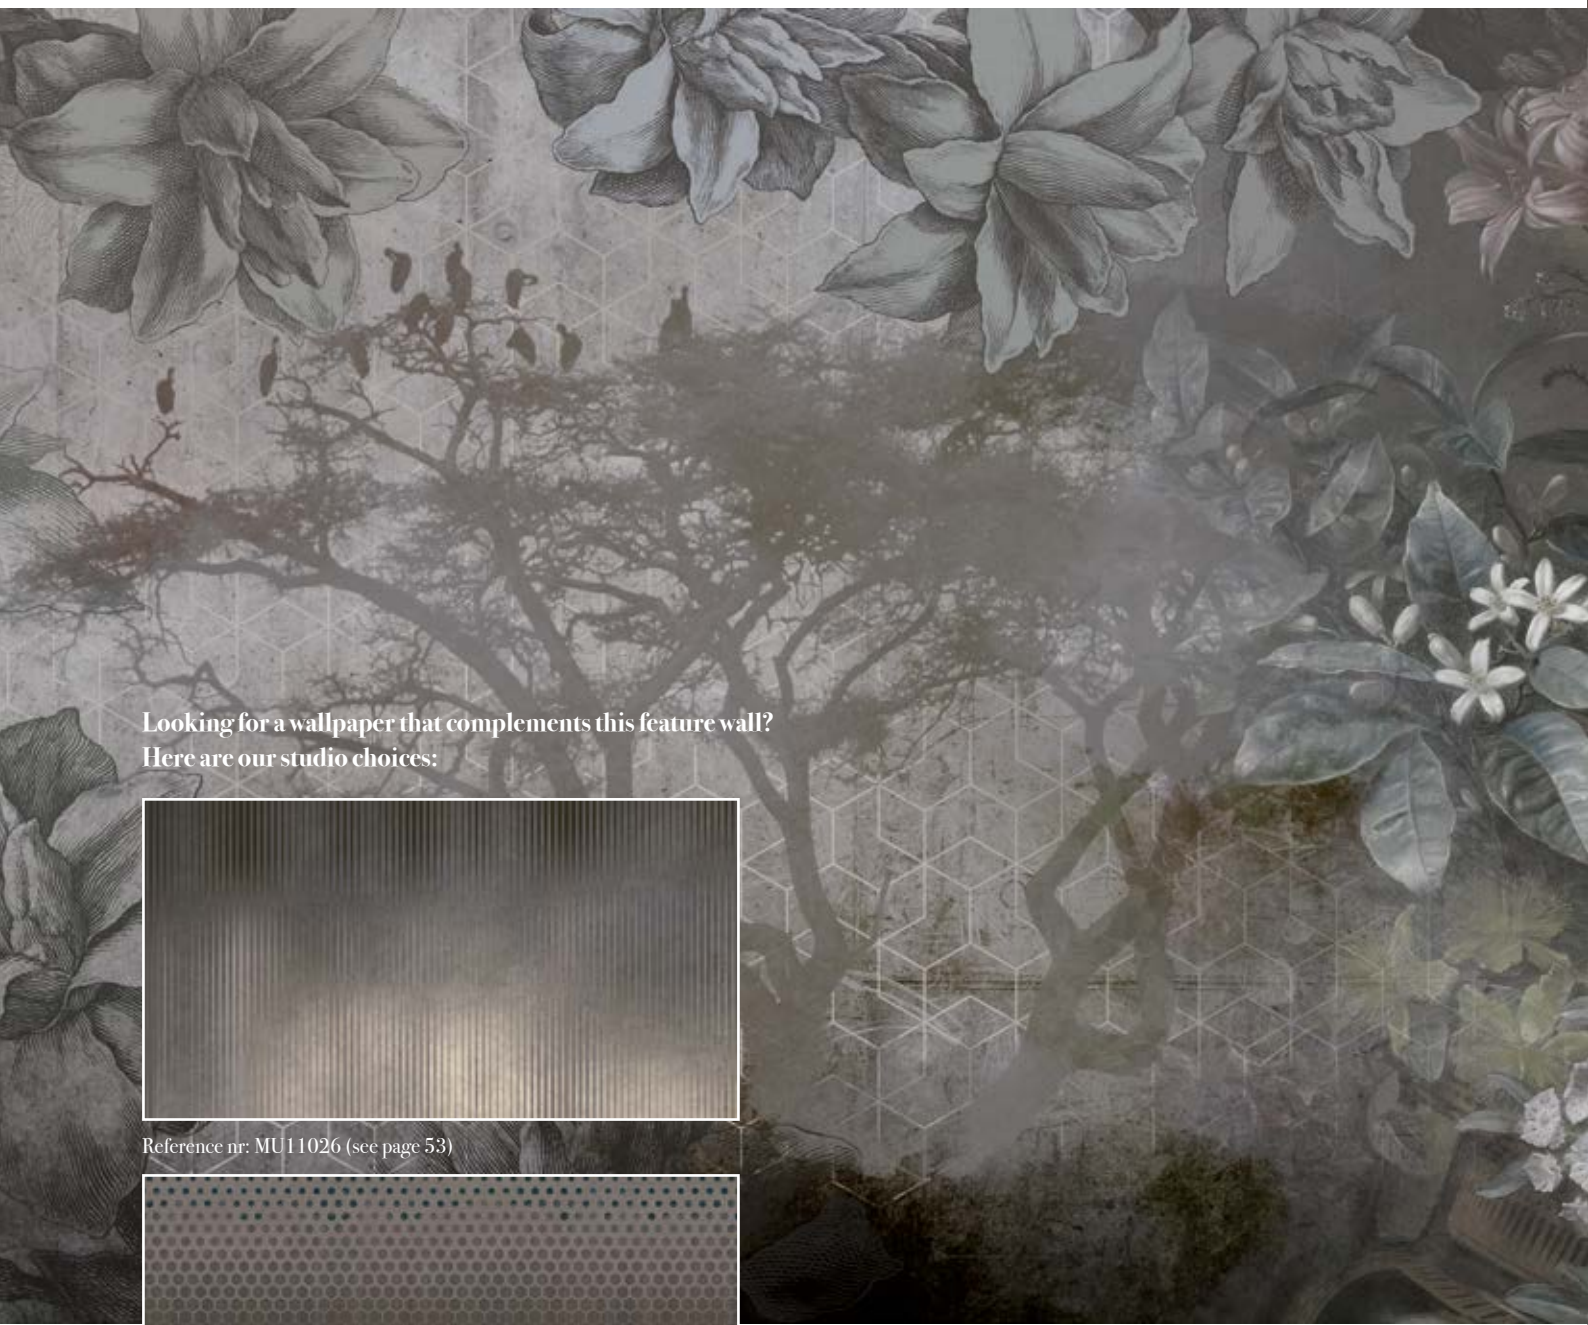

Looking for a wallpaper that complements this feature wall?
Here are our studio choices:

Reference nr. MU11026 (see page 53)

Reference nr. MU11076 (see page 129)