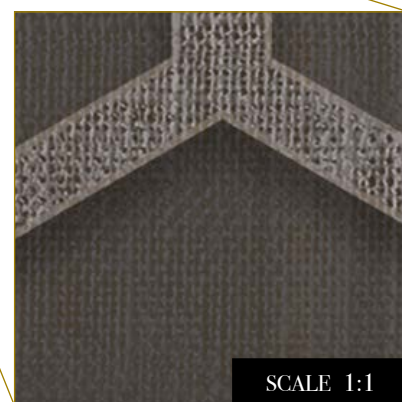

CLOSE-UP 1

CLOSE-UP 2

SCALE 1:1

Standard specifications:

Size: 500 cm x 270 cm
 All murals are printed by default with 50 cm panel widths, but can also be ordered using 100 cm wide panels if desired.
 (depending on material chosen below)