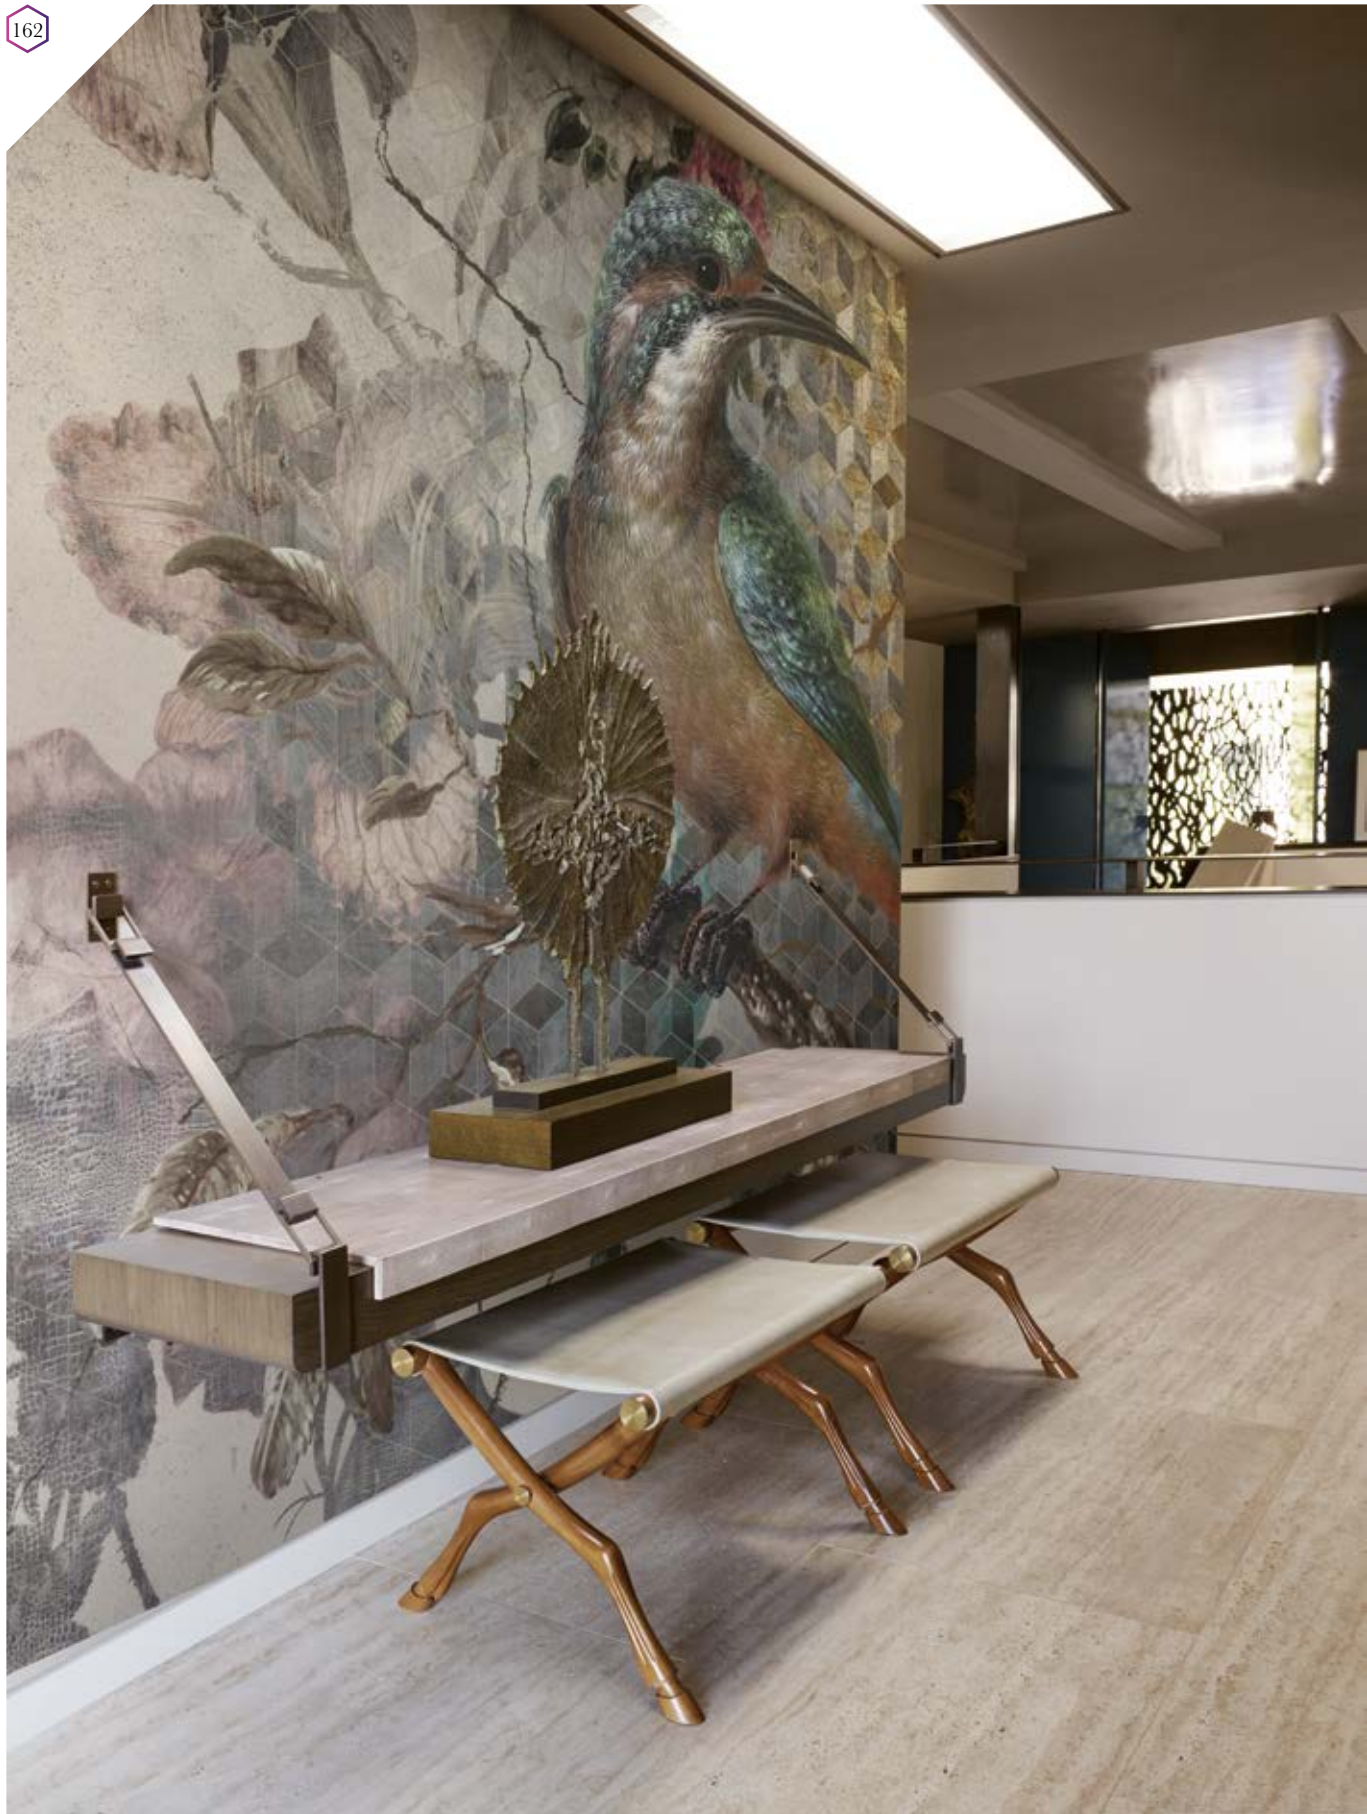

CLOSE-UP 1

Looking for a wallpaper that complements this feature wall?
Here are our studio choices: