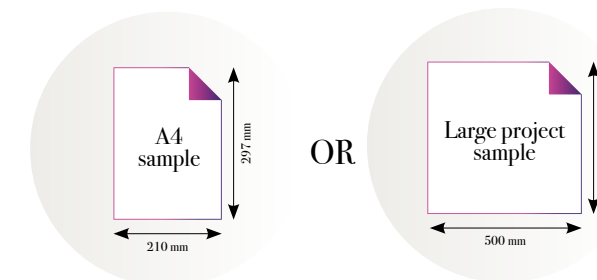

Also available in these versions:

Reference nr: MU11083

Reference nr: MU11084

CLOSE-UP 1

Standard specifications:

Size: 500 cm x 270 cm
 All murals are printed by default with 50 cm panel widths, but can also be ordered using 100 cm wide panels if desired.
 (depending on material chosen below)

Also available in these versions:

Reference nr: MU11086

Reference nr: MU11087

OCEANS
Pure

CLOSE-UP 1

Standard specifications:

Size: 500 cm x 270 cm
 All murals are printed by default with 50 cm panel widths, but can also be ordered using 100 cm wide panels if desired.
 (depending on material chosen below)

CLOSE-UP 2

SCALE 1:1

Oceans Pure

Reference nr: MU11088

270 cm height

50 CM PANEL 1	100 CM PANEL 2	150 CM PANEL 3	200 CM PANEL 4	250 CM PANEL 5	300 CM PANEL 6	350 CM PANEL 7	400 CM PANEL 8	450 CM PANEL 9	500 CM PANEL 10
100 CM PANEL 1		200 CM PANEL 2		300 CM PANEL 3		400 CM PANEL 4		500 CM PANEL 5	

Also available in these versions:

Reference nr: MU11089

Reference nr: MU11090

CLOSE-UP 1

Standard specifications:

Size: 500 cm x 270 cm
 All murals are printed by default with 50 cm panel widths, but can also be ordered using 100 cm wide panels if desired.
 (depending on material chosen below)