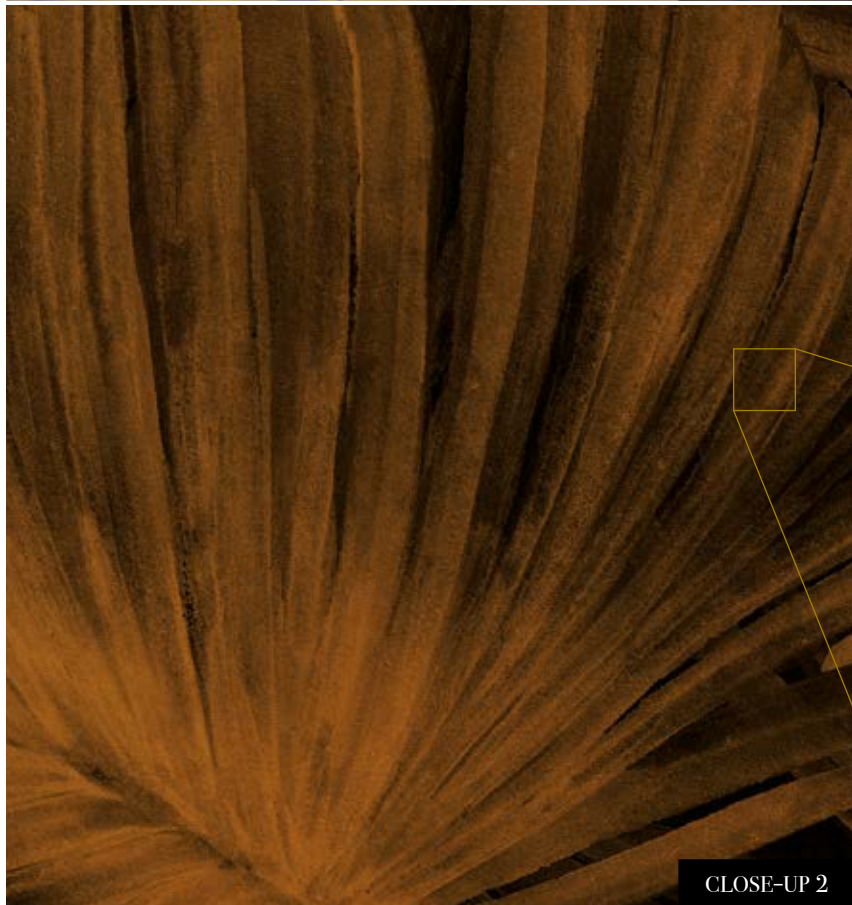

Standard specifications:

Size: 500 cm x 270 cm
All murals are printed by default with 50 cm panel widths, but can also be ordered using 100 cm wide panels if desired.
(depending on material chosen below)

Print with your own sizes

This mural can be custom made to fit the dimensions of your wall

Can be printed with these materials:

- Non-woven matt (50 cm panel) ☒
- Textured Vinyl (50 and 100 cm panels) ☒
- Textile fabric (50 and 100 cm panels) ☒
- Metallic Gold (50 cm panel) ☐
- Metallic Copper (50 cm panel) ☐
- Metallic Silver (50 cm panel) ☒

CLOSE-UP 2

Passion leaf

Reference nr: MU11067

50 CM PANEL 1	100 CM PANEL 2	150 CM PANEL 3	200 CM PANEL 4	250 CM PANEL 5	300 CM PANEL 6	350 CM PANEL 7	400 CM PANEL 8	450 CM PANEL 9	500 CM PANEL 10
100 CM PANEL 1		200 CM PANEL 2		300 CM PANEL 3		400 CM PANEL 4		500 CM PANEL 5	

Request a sample

Request a wallpaper sample for a more accurate representation of colors, textures and image quality. It is also advisable if you want to see the wallpaper on a metallic material, as textures can seem different on these materials.

Also available in these versions: