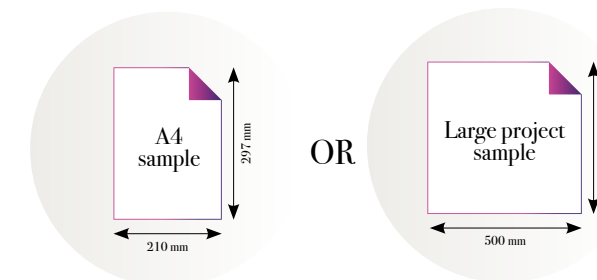

CLOSE-UP 1

Standard specifications:

Size: 500 cm x 270 cm
 All murals are printed by default with 50 cm panel widths, but can also be ordered using 100 cm wide panels if desired.
 (depending on material chosen below)

CLOSE-UP 2

SCALE 1:1

Spirits

Reference nr: MU11082

270 cm height

50 CM PANEL 1	100 CM PANEL 2	150 CM PANEL 3	200 CM PANEL 4	250 CM PANEL 5	300 CM PANEL 6	350 CM PANEL 7	400 CM PANEL 8	450 CM PANEL 9	500 CM PANEL 10
100 CM PANEL 1		200 CM PANEL 2		300 CM PANEL 3		400 CM PANEL 4		500 CM PANEL 5	

Also available in these versions:

Reference nr: MU11083

Reference nr: MU11084

CLOSE-UP 1

Standard specifications:

Size: 500 cm x 270 cm
 All murals are printed by default with 50 cm panel widths, but can also be ordered using 100 cm wide panels if desired.
 (depending on material chosen below)