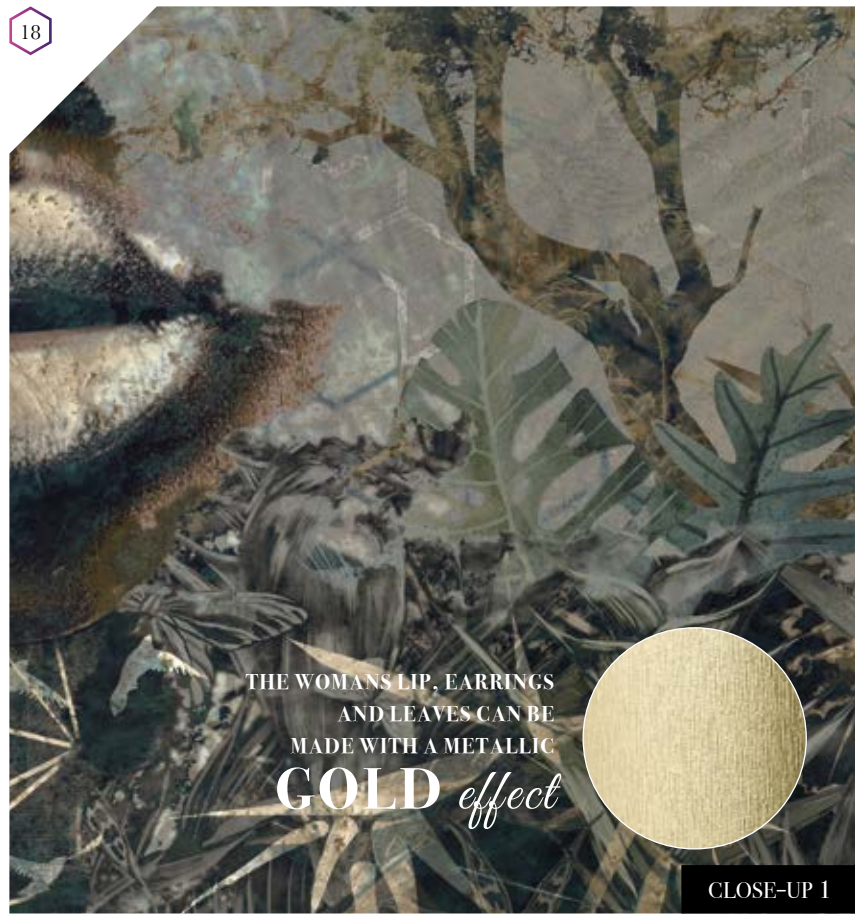

Request a sample

Request a wallpaper sample for a more accurate representation of colors, textures and image quality. It is also advisable if you want to see the wallpaper on a metallic material, as textures can seem different on these materials.

– Archbishop Desmond Tutu

Looking for a wallpaper that complements this feature wall?
Here are our studio choices:

Reference nr: MU11007 (see page 23)

Reference nr: MU11040 (see page 73)

Standard specifications:

This mural can be custom made to fit the dimensions of your wall

Can be printed with these materials:

- Non-woven matt (50 cm panel)
- Textured Vinyl (50 and 100 cm panels)
- Textile fabric (50 and 100 cm panels)
- Metallic Gold (50 cm panel)
- Metallic Copper (50 cm panel)
- Metallic Silver (50 cm panel)