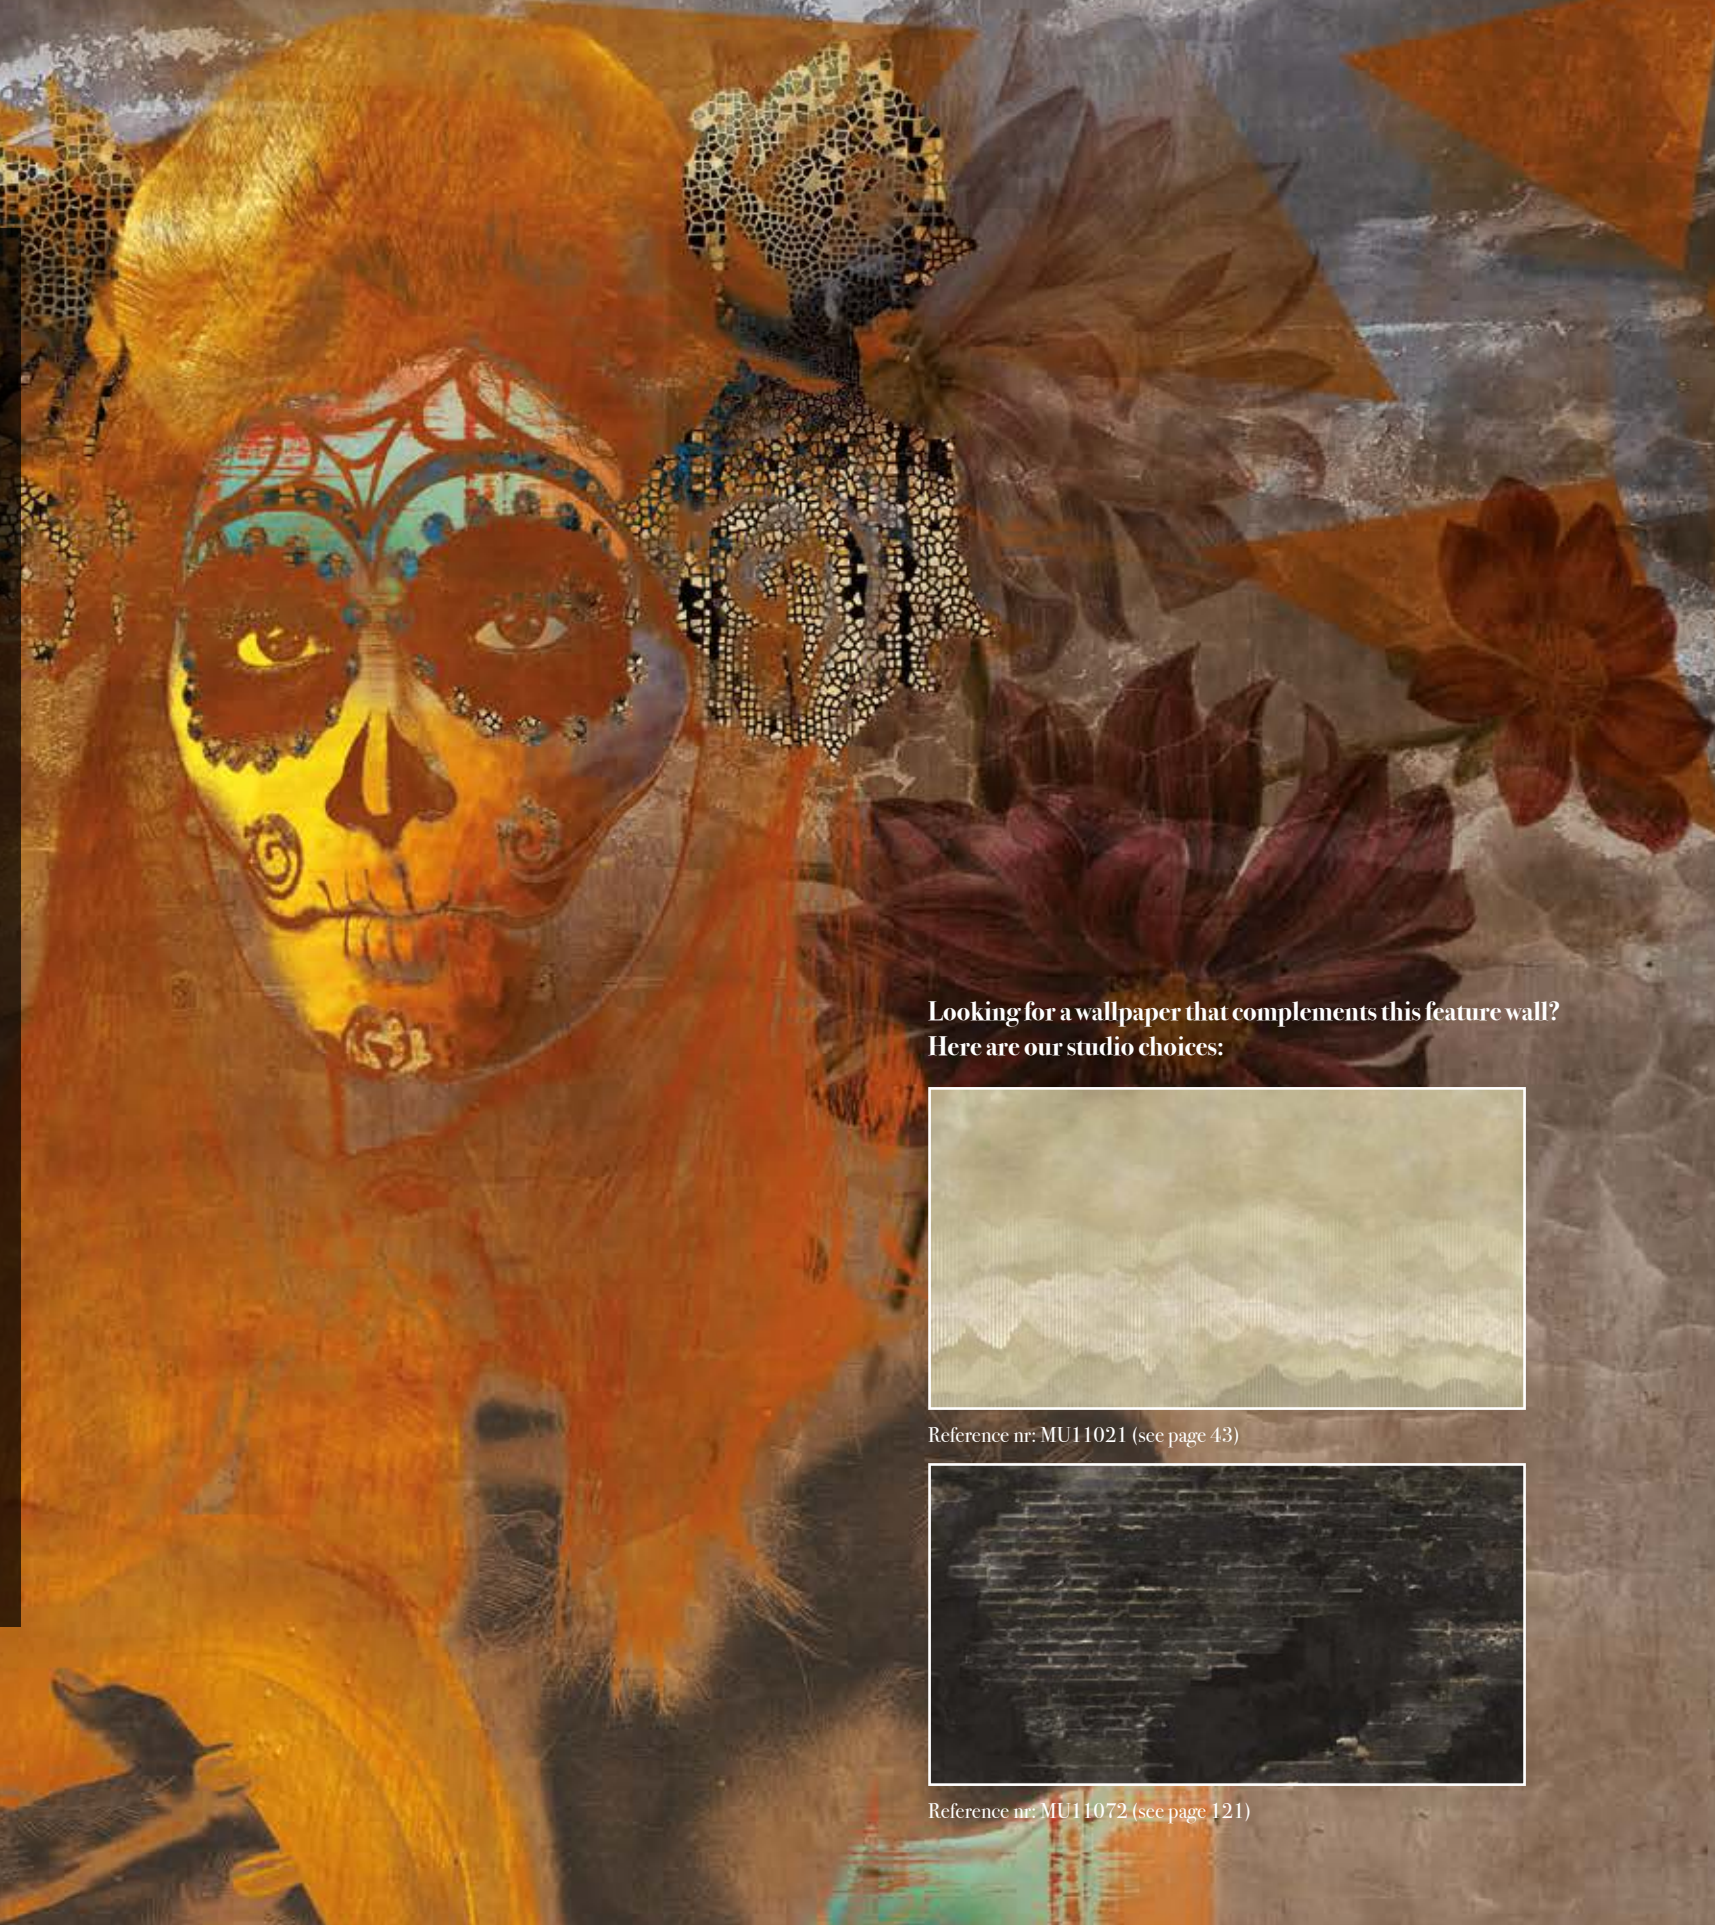

MUANCE

Day of the Dead

Día de los Muertos, or Day of the Dead, is not a Mexican version of Halloween.

Though related, the two annual events differ greatly in traditions and tone.

Whereas Halloween is a dark night of terror and mischief, Day of the Dead festivities unfold over two days in an explosion of color and life-affirming joy. Sure, the theme is death, but the point is to demonstrate love and respect for deceased family members. In towns and cities throughout Mexico, revelers don funky makeup and costumes, hold parades and parties, sing and dance, and make offerings to lost loved ones.

The rituals are rife with symbolic meaning. The more you understand about this feast for the senses, the more you will appreciate it.

Looking for a wallpaper that complements this feature wall?
Here are our studio choices: