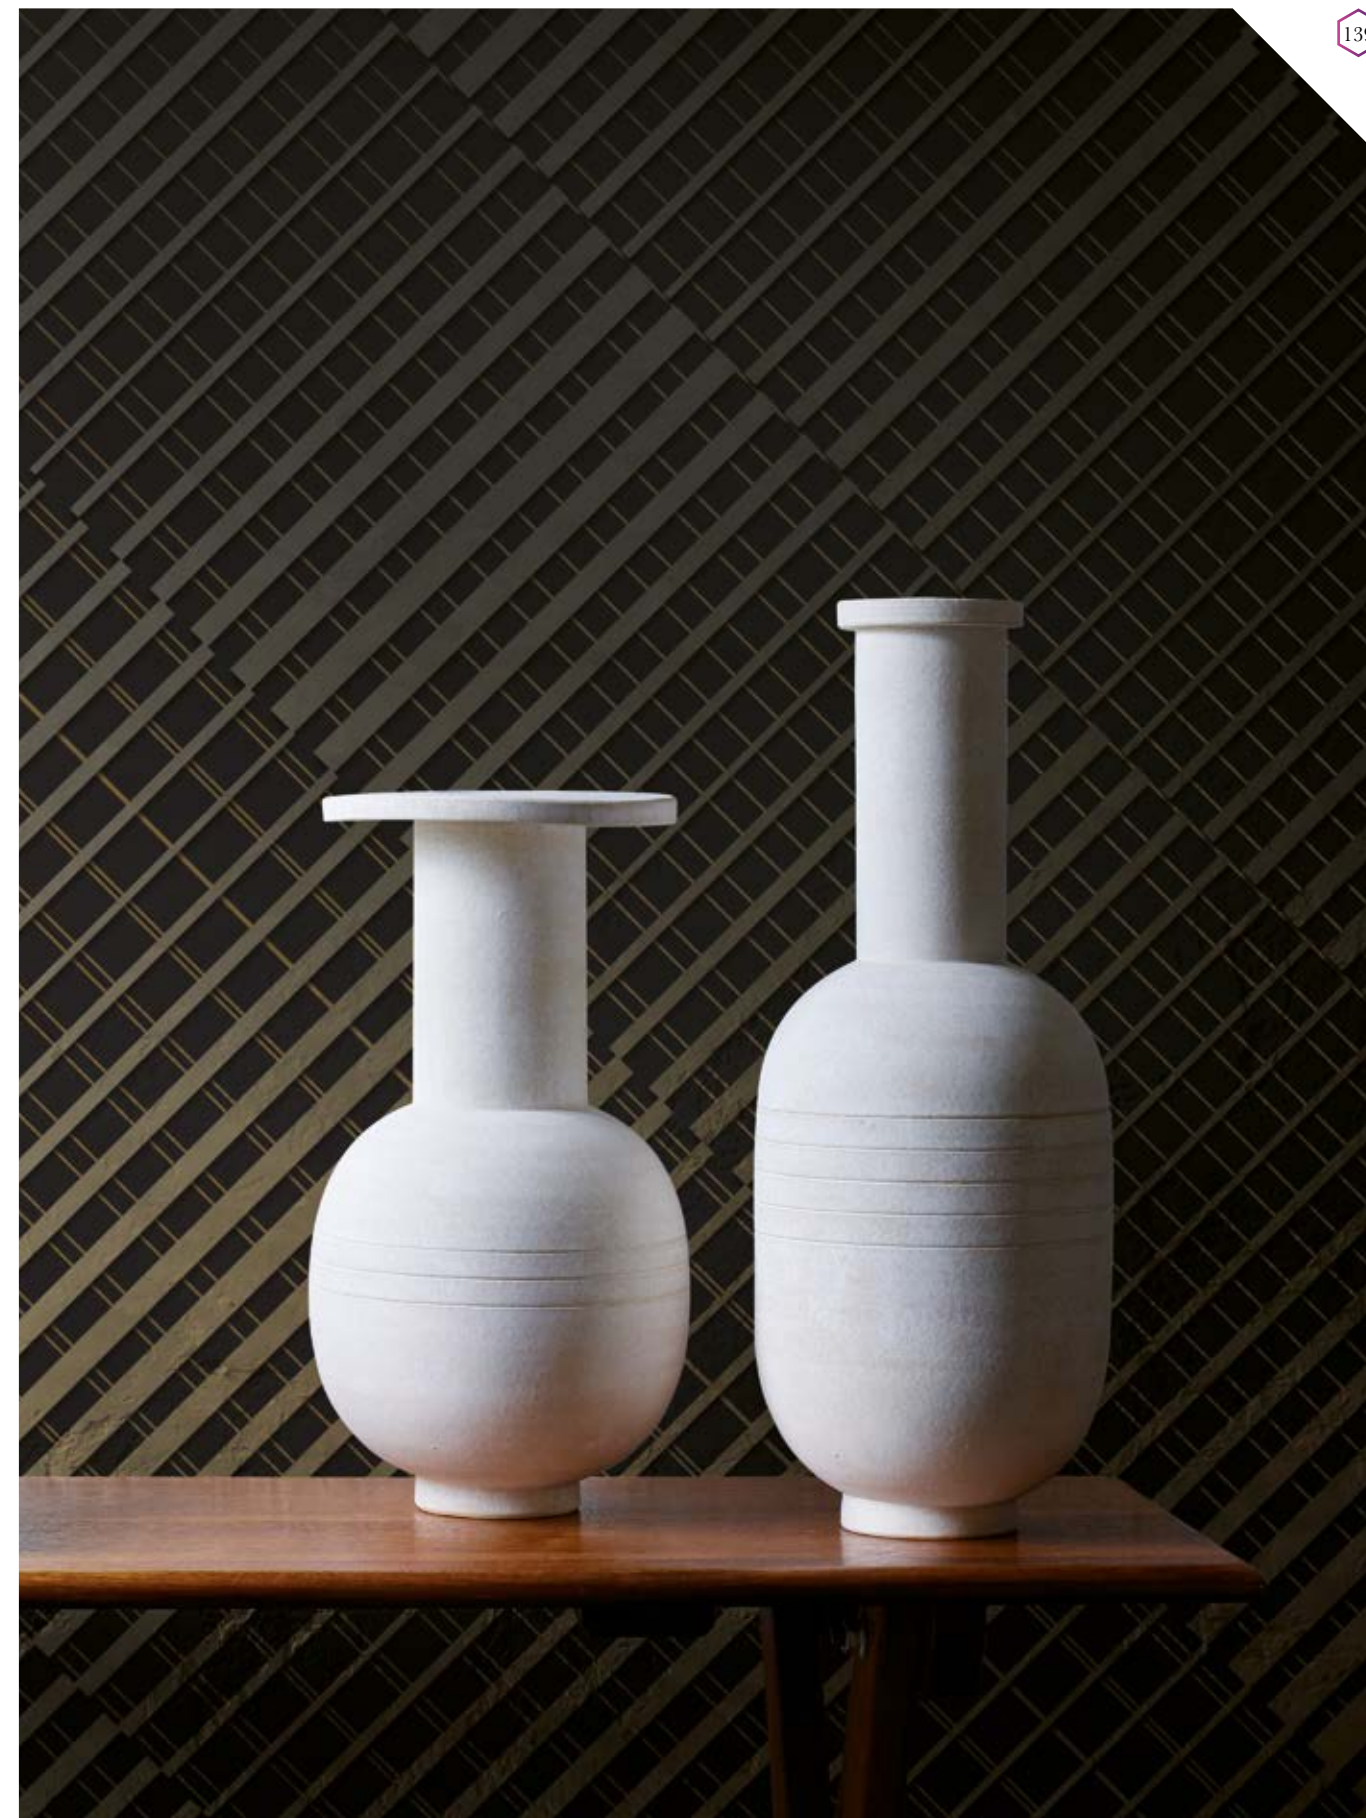

Also available in these versions:

Reference nr: MU11083

Reference nr: MU11084

CLOSE-UP 1

Standard specifications:

Size: 500 cm x 270 cm
 All murals are printed by default with 50 cm panel widths, but can also be ordered using 100 cm wide panels if desired.
 (depending on material chosen below)