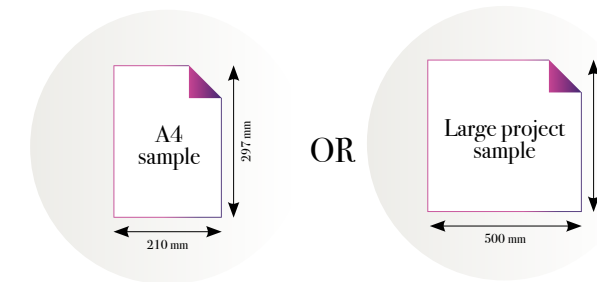

Standard specifications:

Size: 500 cm x 270 cm
All murals are printed by default with 50 cm panel widths, but can also be ordered using 100 cm wide panels if desired.
(depending on material chosen below)

Print with your own sizes

This mural can be custom made to fit the dimensions of your wall

Can be printed with these materials:

- Non-woven matt (50 cm panel) ☒
- Textured Vinyl (50 and 100 cm panels) ☒
- Textile fabric (50 and 100 cm panels) ☒
- Metallic Gold (50 cm panel) ☐
- Metallic Copper (50 cm panel) ☐
- Metallic Silver (50 cm panel) ☒

Passion leaf

Reference nr: MU11067

50 CM PANEL 1	100 CM PANEL 2	150 CM PANEL 3	200 CM PANEL 4	250 CM PANEL 5	300 CM PANEL 6	350 CM PANEL 7	400 CM PANEL 8	450 CM PANEL 9	500 CM PANEL 10
100 CM PANEL 1		200 CM PANEL 2		300 CM PANEL 3		400 CM PANEL 4		500 CM PANEL 5	

Request a sample

Request a wallpaper sample for a more accurate representation of colors, textures and image quality. It is also advisable if you want to see the wallpaper on a metallic material, as textures can seem different on these materials.

Also available in these versions: