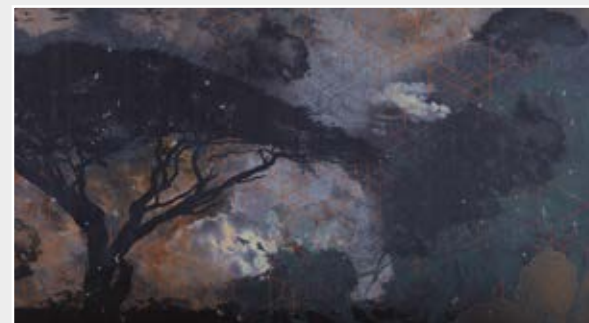

Also available in these versions:

Reference nr: MU11059