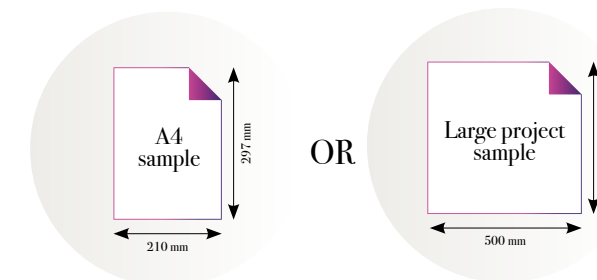

CLOSE-UP 1

CLOSE-UP 2

SCALE 1:1

Standard specifications:

Size: 500 cm x 270 cm
 All murals are printed by default with 50 cm panel widths, but can also be ordered using 100 cm wide panels if desired.
 (depending on material chosen below)

Milton dew

Reference nr: MU11076

270 cm height

50 CM PANEL 1	100 CM PANEL 2	150 CM PANEL 3	200 CM PANEL 4	250 CM PANEL 5	300 CM PANEL 6	350 CM PANEL 7	400 CM PANEL 8	450 CM PANEL 9	500 CM PANEL 10
100 CM PANEL 1		200 CM PANEL 2		300 CM PANEL 3		400 CM PANEL 4		500 CM PANEL 5	

Also available in these versions:

Reference nr: MU11077

Reference nr: MU11078

CLOSE-UP 1

Standard specifications:

Size: 500 cm x 270 cm
 All murals are printed by default with 50 cm panel widths, but can also be ordered using 100 cm wide panels if desired.
 (depending on material chosen below)