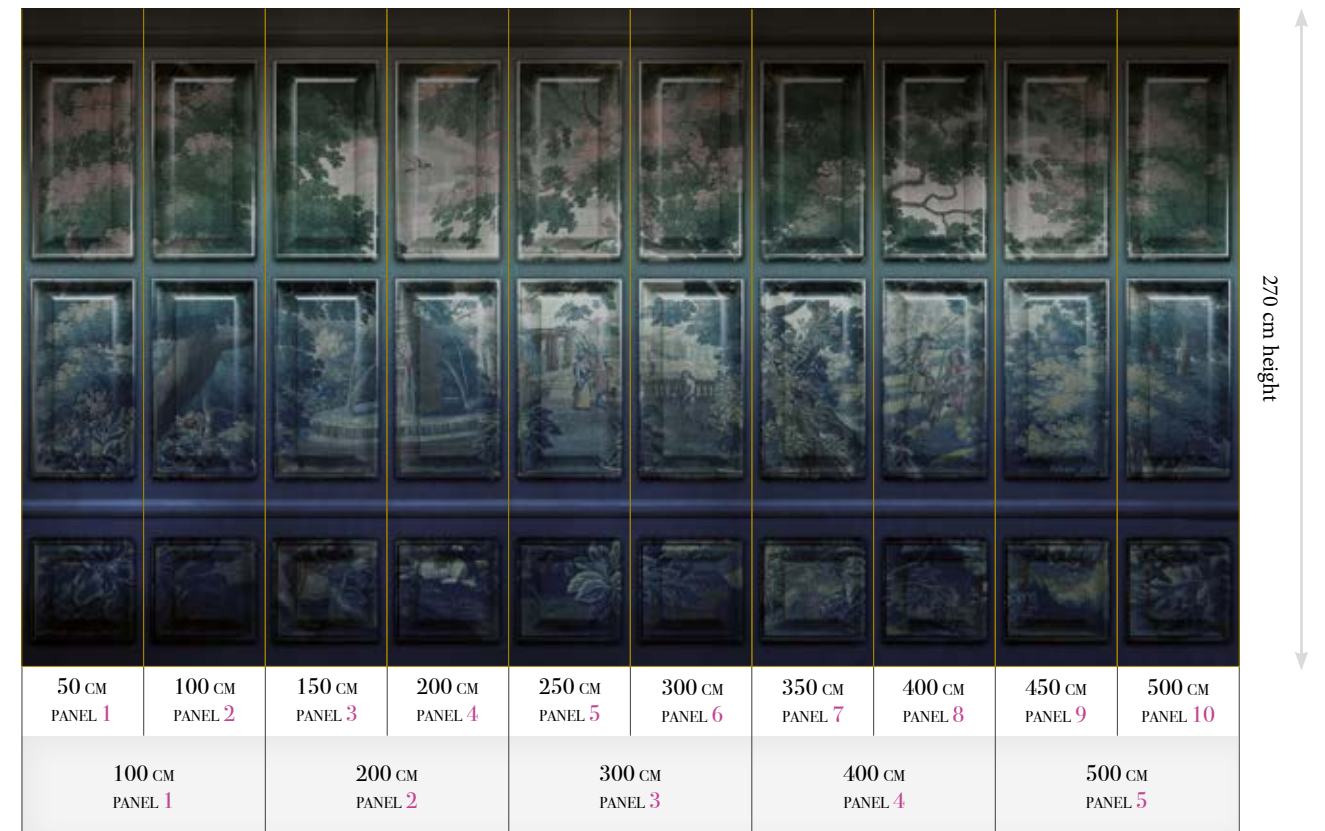

Isle of sky

Reference nr: MU11034