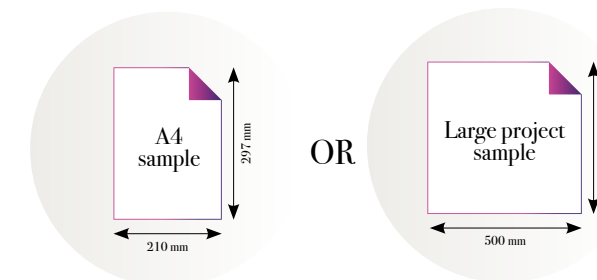

Standard specifications:

Size: 500 cm x 270 cm
All murals are printed by default with 50 cm panel widths, but can also be ordered using 100 cm wide panels if desired.
(depending on material chosen below)

Print with your own sizes

This mural can be custom made to fit the dimensions of your wall

Can be printed with these materials:

- Non-woven matt (50 cm panel) ☒
- Textured Vinyl (50 and 100 cm panels) ☒
- Textile fabric (50 and 100 cm panels) ☒
- Metallic Gold (50 cm panel) ☐
- Metallic Copper (50 cm panel) ☐
- Metallic Silver (50 cm panel) ☒

October rain

Reference nr: MU11055

50 CM PANEL 1	100 CM PANEL 2	150 CM PANEL 3	200 CM PANEL 4	250 CM PANEL 5	300 CM PANEL 6	350 CM PANEL 7	400 CM PANEL 8	450 CM PANEL 9	500 CM PANEL 10
100 CM PANEL 1		200 CM PANEL 2		300 CM PANEL 3		400 CM PANEL 4		500 CM PANEL 5	

Request a sample

Request a wallpaper sample for a more accurate representation of colors, textures and image quality. It is also advisable if you want to see the wallpaper on a metallic material, as textures can seem different on these materials.

Also available in these versions: