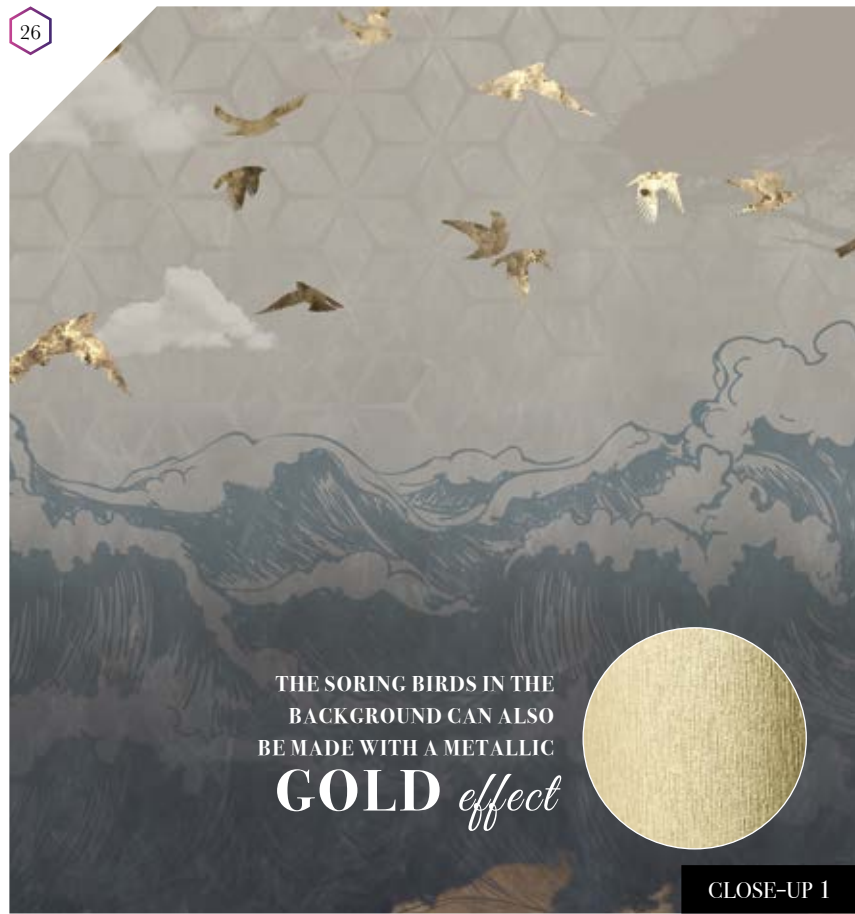

Request a sample

Request a wallpaper sample for a more accurate representation of colors, textures and image quality. It is also advisable if you want to see the wallpaper on a metallic material, as textures can seem different on these materials.

Also available in these versions:

Reference nr: MU11008

Reference nr: MU11009

“LOOK *deep* INTO NATURE AND THEN YOU
WILL UNDERSTAND EVERYTHING
BETTER.”

Standard specifications:

Size: 500 cm x 270 cm
 All murals are printed by default with 50 cm panel widths, but can also be ordered using 100 cm wide panels if desired.
 (depending on material chosen below)

Print with your own sizes

This mural can be custom made to fit the dimensions of your wall

Can be printed with these materials:

- Non-woven matt (50 cm panel)
- Textured Vinyl (50 and 100 cm panels)
- Textile fabric (50 and 100 cm panels)
- Metallic Gold (50 cm panel)
- Metallic Copper (50 cm panel)
- Metallic Silver (50 cm panel)