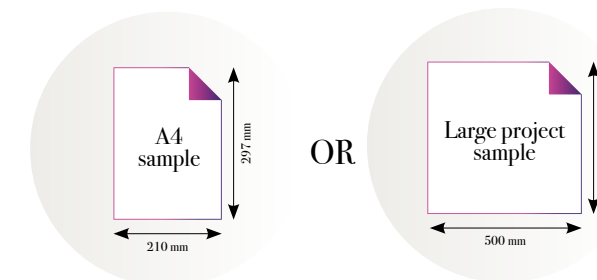

Standard specifications:

Size: 500 cm x 270 cm
All murals are printed by default with 50 cm panel widths, but can also be ordered using 100 cm wide panels if desired.
(depending on material chosen below)

Print with your own sizes

This mural can be custom made to fit the dimensions of your wall

Can be printed with these materials:

- Non-woven matt (50 cm panel) ☒
- Textured Vinyl (50 and 100 cm panels) ☒
- Textile fabric (50 and 100 cm panels) ☒
- Metallic Gold (50 cm panel) ☐
- Metallic Copper (50 cm panel) ☐
- Metallic Silver (50 cm panel) ☒

Living Things

Reference nr: MU11022

50 CM PANEL 1	100 CM PANEL 2	150 CM PANEL 3	200 CM PANEL 4	250 CM PANEL 5	300 CM PANEL 6	350 CM PANEL 7	400 CM PANEL 8	450 CM PANEL 9	500 CM PANEL 10
100 CM PANEL 1		200 CM PANEL 2		300 CM PANEL 3		400 CM PANEL 4		500 CM PANEL 5	

Request a sample

Request a wallpaper sample for a more accurate representation of colors, textures and image quality. It is also advisable if you want to see the wallpaper on a metallic material, as textures can seem different on these materials.

Also available in these versions: