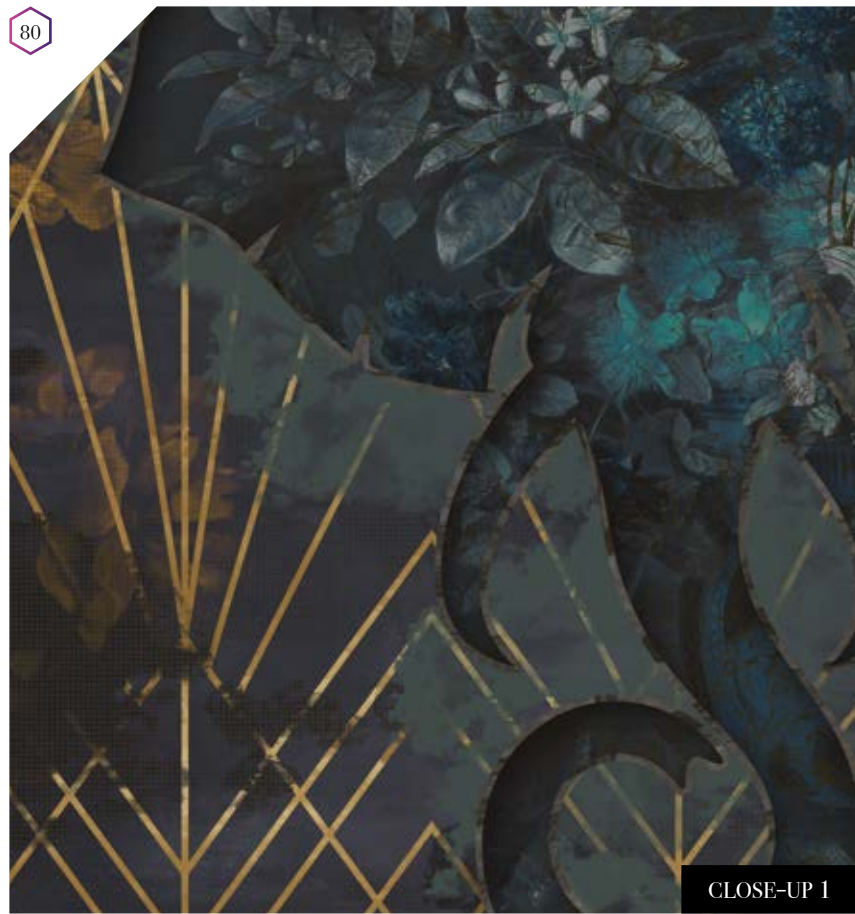

Standard specifications:

Size: 500 cm x 270 cm
All murals are printed by default with 50 cm panel widths, but can also be ordered using 100 cm wide panels if desired.
(depending on material chosen below)

Print with your own sizes

This mural can be custom made to fit the dimensions of your wall

Can be printed with these materials:

- Non-woven matt (50 cm panel) ☒
- Textured Vinyl (50 and 100 cm panels) ☒
- Textile fabric (50 and 100 cm panels) ☒
- Metallic Gold (50 cm panel) ☐
- Metallic Copper (50 cm panel) ☐
- Metallic Silver (50 cm panel) ☐