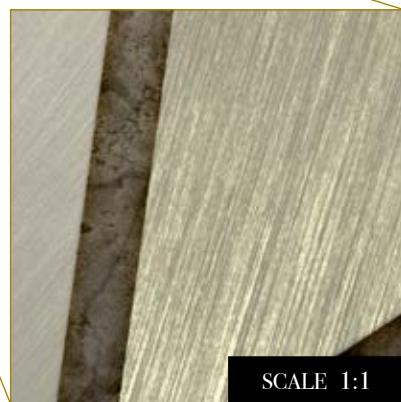

Standard specifications:

Size: 500 cm x 270 cm
All murals are printed by default with 50 cm panel widths, but can also be ordered using 100 cm wide panels if desired.
(depending on material chosen below)

Print with your own sizes

This mural can be custom made to fit the dimensions of your wall

Can be printed with these materials:

- Non-woven matt (50 cm panel) ☒
- Textured Vinyl (50 and 100 cm panels) ☒
- Textile fabric (50 and 100 cm panels) ☒
- Metallic Gold (50 cm panel) ☒
- Metallic Copper (50 cm panel) ☐
- Metallic Silver (50 cm panel) ☒

SCALE 1:1

Lost Exposure

Reference nr: MU11061

50 CM PANEL 1	100 CM PANEL 2	150 CM PANEL 3	200 CM PANEL 4	250 CM PANEL 5	300 CM PANEL 6	350 CM PANEL 7	400 CM PANEL 8	450 CM PANEL 9	500 CM PANEL 10
100 CM PANEL 1		200 CM PANEL 2		300 CM PANEL 3		400 CM PANEL 4		500 CM PANEL 5	

Request a sample

Request a wallpaper sample for a more accurate representation of colors, textures and image quality. It is also advisable if you want to see the wallpaper on a metallic material, as textures can seem different on these materials.

Also available in these versions: