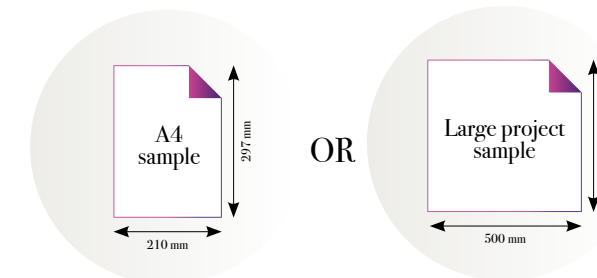

Also available in these versions:

Reference nr: MU11098

Reference nr: MU11099

CLOSE-UP 1

Standard specifications:

Size: 500 cm x 270 cm
 All murals are printed by default with 50 cm panel widths, but can also be ordered using 100 cm wide panels if desired.
 (depending on material chosen below)

CLOSE-UP 1

Standard specifications:

Size: 500 cm x 270 cm
 All murals are printed by default with 50 cm panel widths, but can also be ordered using 100 cm wide panels if desired.
 (depending on material chosen below)

Also available in these versions:

Reference nr: MU11104

Reference nr: MU11105

CLOSE-UP 1

Standard specifications:

Size: 500 cm x 270 cm
 All murals are printed by default with 50 cm panel widths, but can also be ordered using 100 cm wide panels if desired.
 (depending on material chosen below)