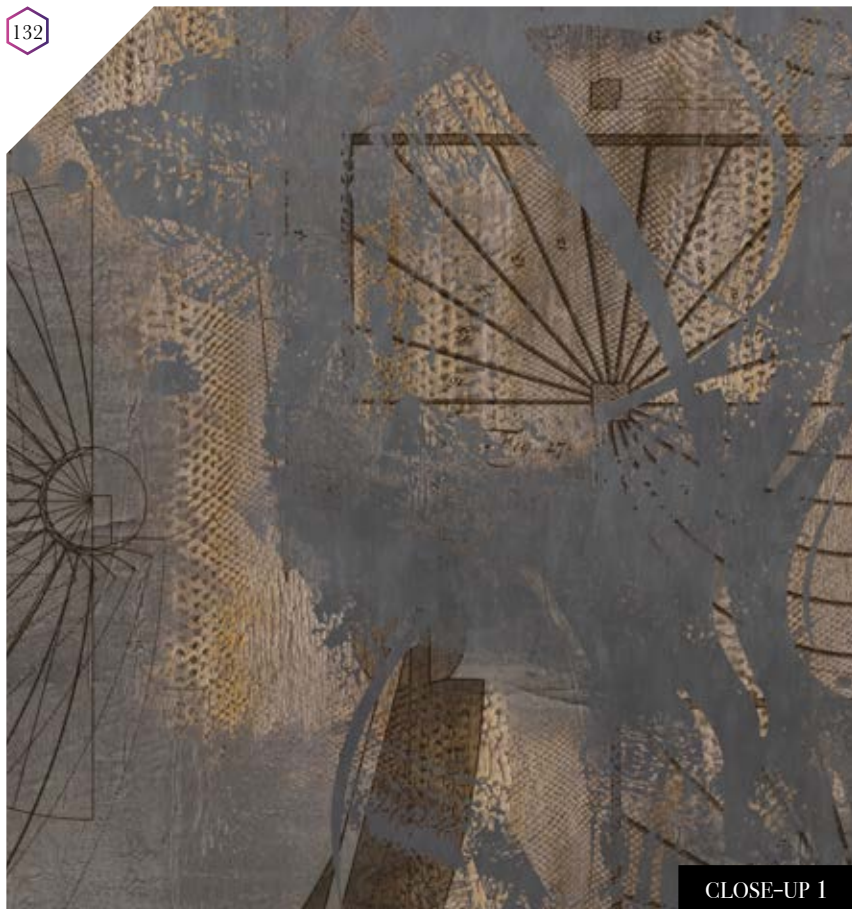

Also available in these versions:

Reference nr: MU11077

Reference nr: MU11078

CLOSE-UP 1

Standard specifications:

Size: 500 cm x 270 cm
 All murals are printed by default with 50 cm panel widths, but can also be ordered using 100 cm wide panels if desired.
 (depending on material chosen below)