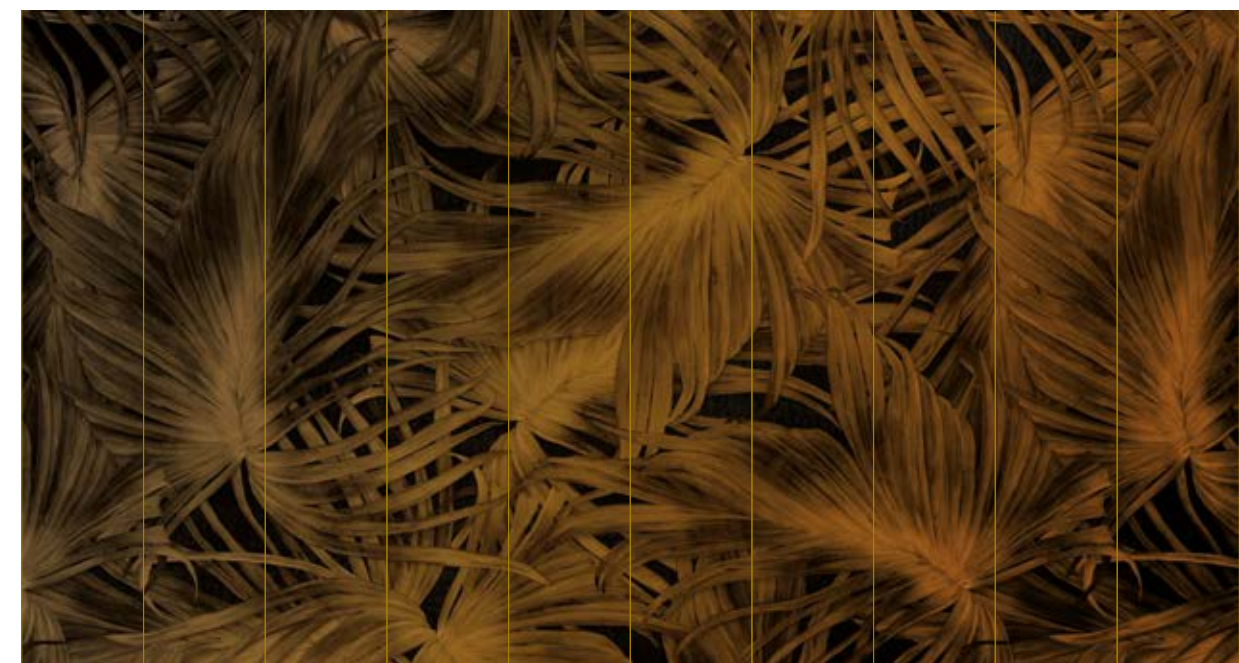

Passion leaf

Reference nr: MU11067

270 cm height

50 CM PANEL 1	100 CM PANEL 2	150 CM PANEL 3	200 CM PANEL 4	250 CM PANEL 5	300 CM PANEL 6	350 CM PANEL 7	400 CM PANEL 8	450 CM PANEL 9	500 CM PANEL 10
100 CM PANEL 1		200 CM PANEL 2		300 CM PANEL 3		400 CM PANEL 4		500 CM PANEL 5	

Request a sample

Request a wallpaper sample for a more accurate representation of colors, textures and image quality. It is also advisable if you want to see the wallpaper on a metallic material, as textures can seem different on these materials.