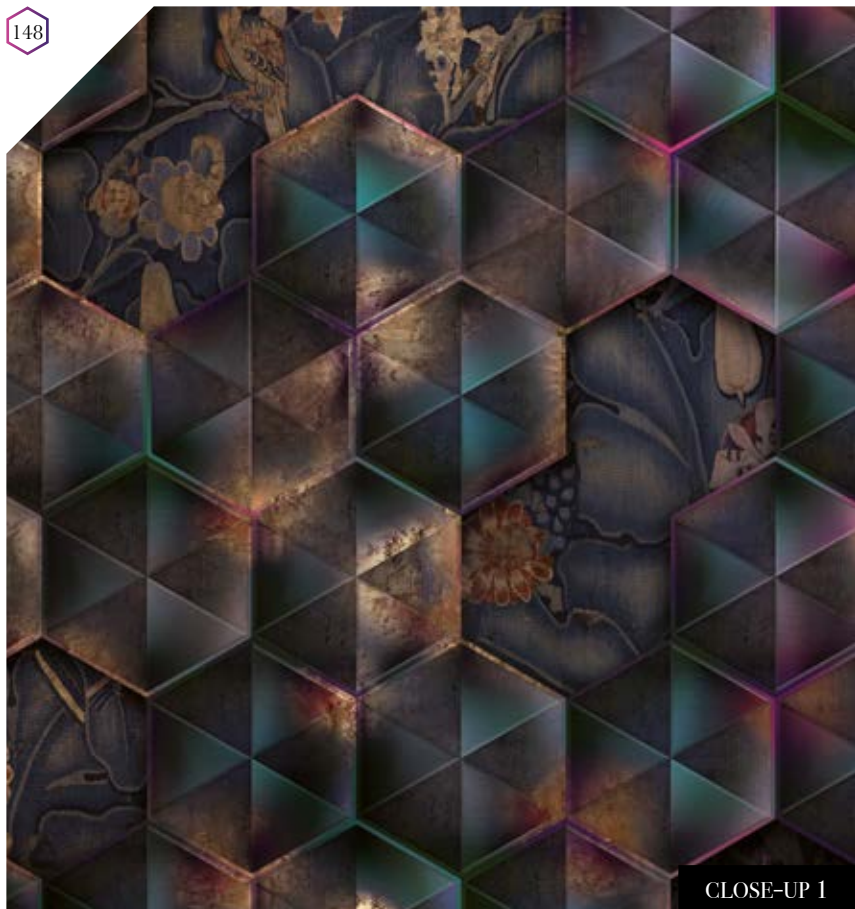

Also available in these versions:

Reference nr: MU11089

Reference nr: MU11090

CLOSE-UP 1

Standard specifications:

Size: 500 cm x 270 cm
 All murals are printed by default with 50 cm panel widths, but can also be ordered using 100 cm wide panels if desired.
 (depending on material chosen below)