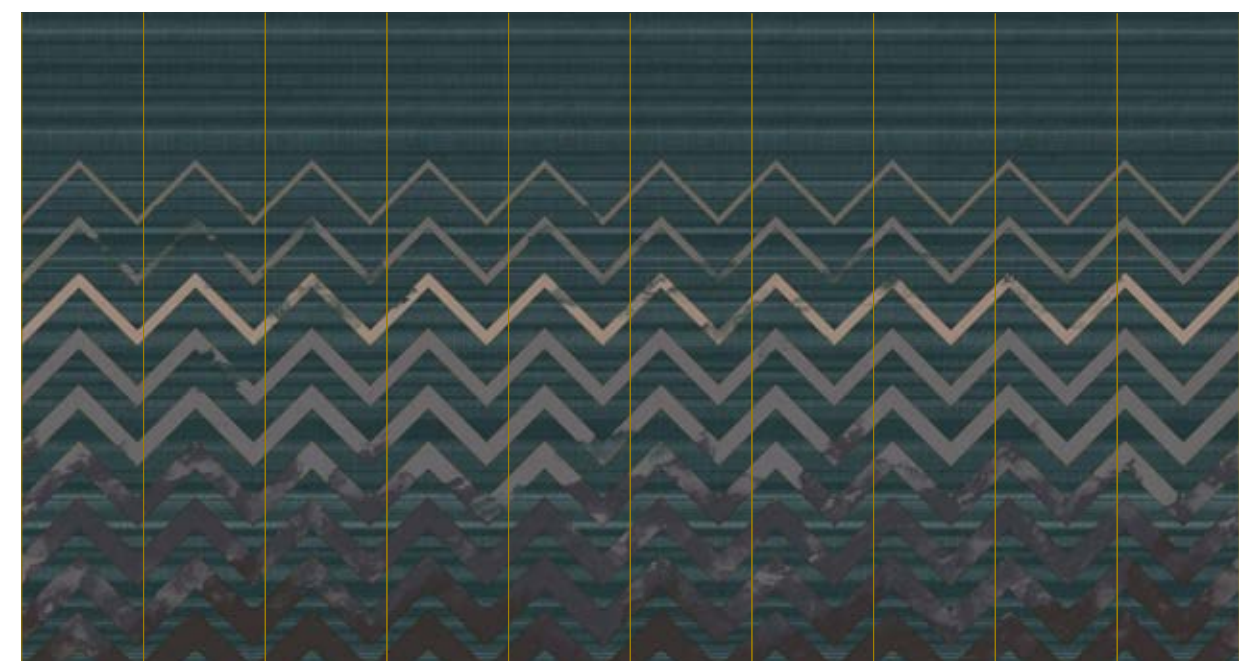

Chevyspring

Reference nr: MU11013

270 cm height

50 CM PANEL 1	100 CM PANEL 2	150 CM PANEL 3	200 CM PANEL 4	250 CM PANEL 5	300 CM PANEL 6	350 CM PANEL 7	400 CM PANEL 8	450 CM PANEL 9	500 CM PANEL 10
100 CM PANEL 1		200 CM PANEL 2		300 CM PANEL 3		400 CM PANEL 4		500 CM PANEL 5	

Request a sample

Request a wallpaper sample for a more accurate representation of colors, textures and image quality. It is also advisable if you want to see the wallpaper on a metallic material, as textures can seem different on these materials.