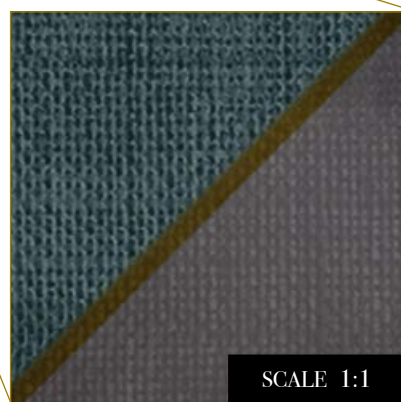

Standard specifications:

Size: 500 cm x 270 cm
All murals are printed by default with 50 cm panel widths, but can also be ordered using 100 cm wide panels if desired.
(depending on material chosen below)

Print with your own sizes

This mural can be custom made to fit the dimensions of your wall

Can be printed with these materials:

- Non-woven matt (50 cm panel) ☒
- Textured Vinyl (50 and 100 cm panels) ☒
- Textile fabric (50 and 100 cm panels) ☒
- Metallic Gold (50 cm panel) ☐
- Metallic Copper (50 cm panel) ☐
- Metallic Silver (50 cm panel) ☐

SCALE 1:1

Chevyspring

Reference nr: MU11013

50 CM PANEL 1	100 CM PANEL 2	150 CM PANEL 3	200 CM PANEL 4	250 CM PANEL 5	300 CM PANEL 6	350 CM PANEL 7	400 CM PANEL 8	450 CM PANEL 9	500 CM PANEL 10
100 CM PANEL 1		200 CM PANEL 2		300 CM PANEL 3		400 CM PANEL 4		500 CM PANEL 5	

Request a sample

Request a wallpaper sample for a more accurate representation of colors, textures and image quality. It is also advisable if you want to see the wallpaper on a metallic material, as textures can seem different on these materials.

Also available in these versions: