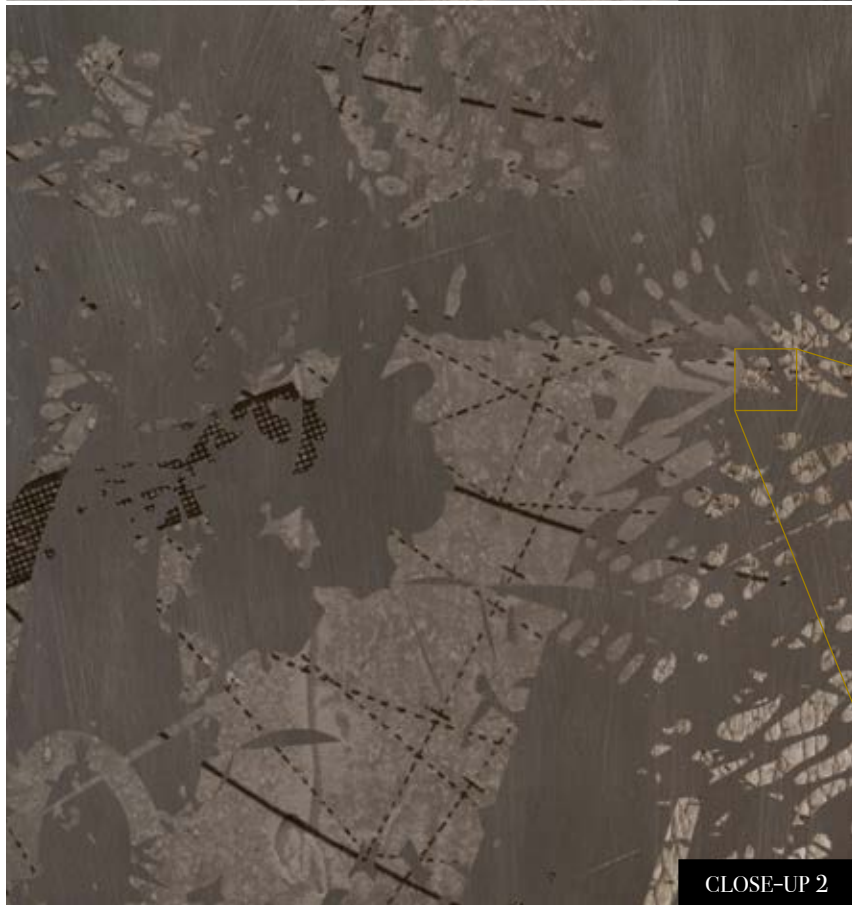

Standard specifications:

Size: 500 cm x 270 cm
All murals are printed by default with 50 cm panel widths, but can also be ordered using 100 cm wide panels if desired.
(depending on material chosen below)

Print with your own sizes

This mural can be custom made to fit the dimensions of your wall

Can be printed with these materials:

- Non-woven matt (50 cm panel) ☒
- Textured Vinyl (50 and 100 cm panels) ☒
- Textile fabric (50 and 100 cm panels) ☒
- Metallic Gold (50 cm panel) ☐
- Metallic Copper (50 cm panel) ☐
- Metallic Silver (50 cm panel) ☒

CLOSE-UP 2

Woodstock

Reference nr: MU11079

50 CM PANEL 1	100 CM PANEL 2	150 CM PANEL 3	200 CM PANEL 4	250 CM PANEL 5	300 CM PANEL 6	350 CM PANEL 7	400 CM PANEL 8	450 CM PANEL 9	500 CM PANEL 10
100 CM PANEL 1		200 CM PANEL 2		300 CM PANEL 3		400 CM PANEL 4		500 CM PANEL 5	

Request a sample

Request a wallpaper sample for a more accurate representation of colors, textures and image quality. It is also advisable if you want to see the wallpaper on a metallic material, as textures can seem different on these materials.

Also available in these versions: