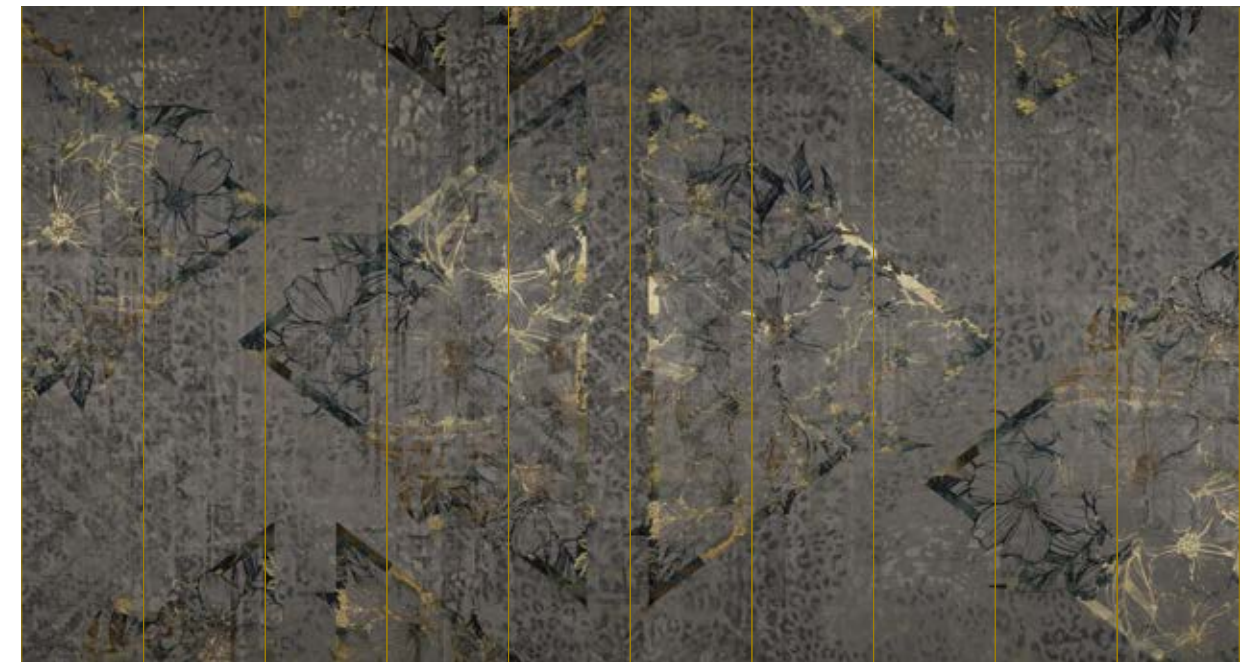

Clarity

Reference nr: MU11106

270 cm height

50 CM PANEL 1	100 CM PANEL 2	150 CM PANEL 3	200 CM PANEL 4	250 CM PANEL 5	300 CM PANEL 6	350 CM PANEL 7	400 CM PANEL 8	450 CM PANEL 9	500 CM PANEL 10
100 CM PANEL 1		200 CM PANEL 2		300 CM PANEL 3		400 CM PANEL 4		500 CM PANEL 5	

Request a sample

Request a wallpaper sample for a more accurate representation of colors, textures and image quality. It is also advisable if you want to see the wallpaper on a metallic material, as textures can seem different on these materials.