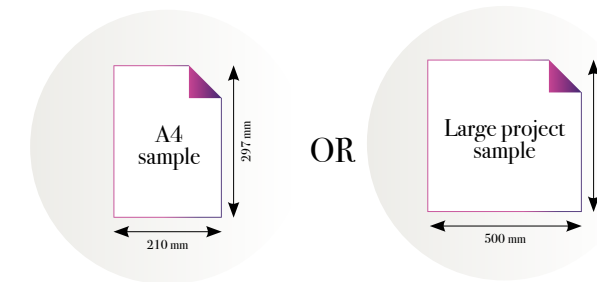

Standard specifications:

Size: 500 cm x 270 cm
All murals are printed by default with 50 cm panel widths, but can also be ordered using 100 cm wide panels if desired.
(depending on material chosen below)

Print with your own sizes

This mural can be custom made to fit the dimensions of your wall

Can be printed with these materials:

- Non-woven matt (50 cm panel) ☒
- Textured Vinyl (50 and 100 cm panels) ☒
- Textile fabric (50 and 100 cm panels) ☒
- Metallic Gold (50 cm panel) ☐
- Metallic Copper (50 cm panel) ☐
- Metallic Silver (50 cm panel) ☐

Broken elegance:

Reference nr: MU11100

50 CM PANEL 1	100 CM PANEL 2	150 CM PANEL 3	200 CM PANEL 4	250 CM PANEL 5	300 CM PANEL 6	350 CM PANEL 7	400 CM PANEL 8	450 CM PANEL 9	500 CM PANEL 10
100 CM PANEL 1		200 CM PANEL 2		300 CM PANEL 3		400 CM PANEL 4		500 CM PANEL 5	

Request a sample

Request a wallpaper sample for a more accurate representation of colors, textures and image quality. It is also advisable if you want to see the wallpaper on a metallic material, as textures can seem different on these materials.

Also available in these versions: