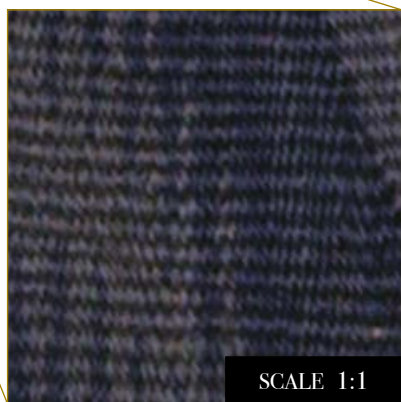

Standard specifications:

Size: 500 cm x 270 cm
All murals are printed by default with 50 cm panel widths, but can also be ordered using 100 cm wide panels if desired.
(depending on material chosen below)

Print with your own sizes

This mural can be custom made to fit the dimensions of your wall

Can be printed with these materials:

- Non-woven matt (50 cm panel) ☒
- Textured Vinyl (50 and 100 cm panels) ☒
- Textile fabric (50 and 100 cm panels) ☒
- Metallic Gold (50 cm panel) ☐
- Metallic Copper (50 cm panel) ☐
- Metallic Silver (50 cm panel) ☐

SCALE 1:1

Holographic Reflections

Reference nr: MU11091

50 CM PANEL 1	100 CM PANEL 2	150 CM PANEL 3	200 CM PANEL 4	250 CM PANEL 5	300 CM PANEL 6	350 CM PANEL 7	400 CM PANEL 8	450 CM PANEL 9	500 CM PANEL 10
100 CM PANEL 1		200 CM PANEL 2		300 CM PANEL 3		400 CM PANEL 4		500 CM PANEL 5	

Request a sample

Request a wallpaper sample for a more accurate representation of colors, textures and image quality. It is also advisable if you want to see the wallpaper on a metallic material, as textures can seem different on these materials.

Also available in these versions: