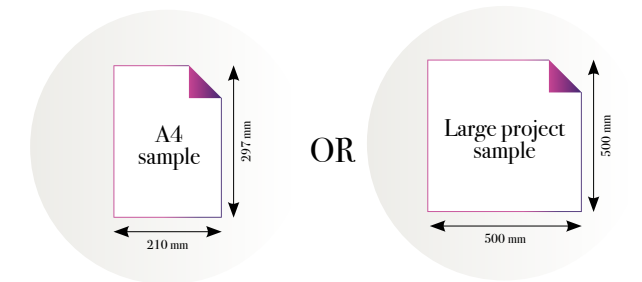

TROPICANA
Spheres

CLOSE-UP 1

Standard specifications:

Size: 500 cm x 270 cm
 All murals are printed by default with 50 cm panel widths, but can also be ordered using 100 cm wide panels if desired.
 (depending on material chosen below)

Also available in these versions:

Reference nr: MU11005

Reference nr: MU11006

Standard specifications:

Size: 500 cm x 270 cm
 All murals are printed by default with 50 cm panel widths, but can also be ordered using 100 cm wide panels if desired.
 (depending on material chosen below)

Casablanca

Reference nr: MU11007

50 CM PANEL 1	100 CM PANEL 2	150 CM PANEL 3	200 CM PANEL 4	250 CM PANEL 5	300 CM PANEL 6	350 CM PANEL 7	400 CM PANEL 8	450 CM PANEL 9	500 CM PANEL 10
100 CM PANEL 1		200 CM PANEL 2		300 CM PANEL 3		400 CM PANEL 4		500 CM PANEL 5	

Also available in these versions:

Reference nr: MU11008

Reference nr: MU11009

“LOOK *deep* INTO NATURE AND THEN YOU
WILL UNDERSTAND EVERYTHING
BETTER.”

Standard specifications:

Size: 500 cm x 270 cm
 All murals are printed by default with 50 cm panel widths, but can also be ordered using 100 cm wide panels if desired.
 (depending on material chosen below)