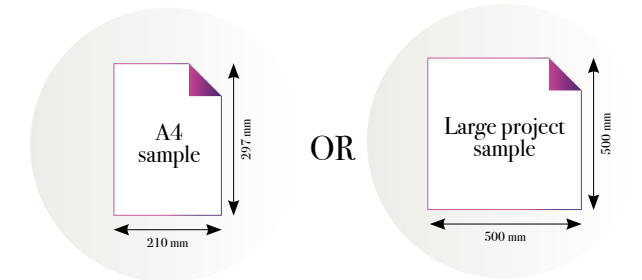

Also available in these versions:

Reference nr: MU11095

Reference nr: MU11096

Standard specifications:

Size: 500 cm x 270 cm
 All murals are printed by default with 50 cm panel widths, but can also be ordered using 100 cm wide panels if desired.
 (depending on material chosen below)

Also available in these versions:

Reference nr: MU11098

Reference nr: MU11099

CLOSE-UP 1

Standard specifications:

Size: 500 cm x 270 cm
 All murals are printed by default with 50 cm panel widths, but can also be ordered using 100 cm wide panels if desired.
 (depending on material chosen below)