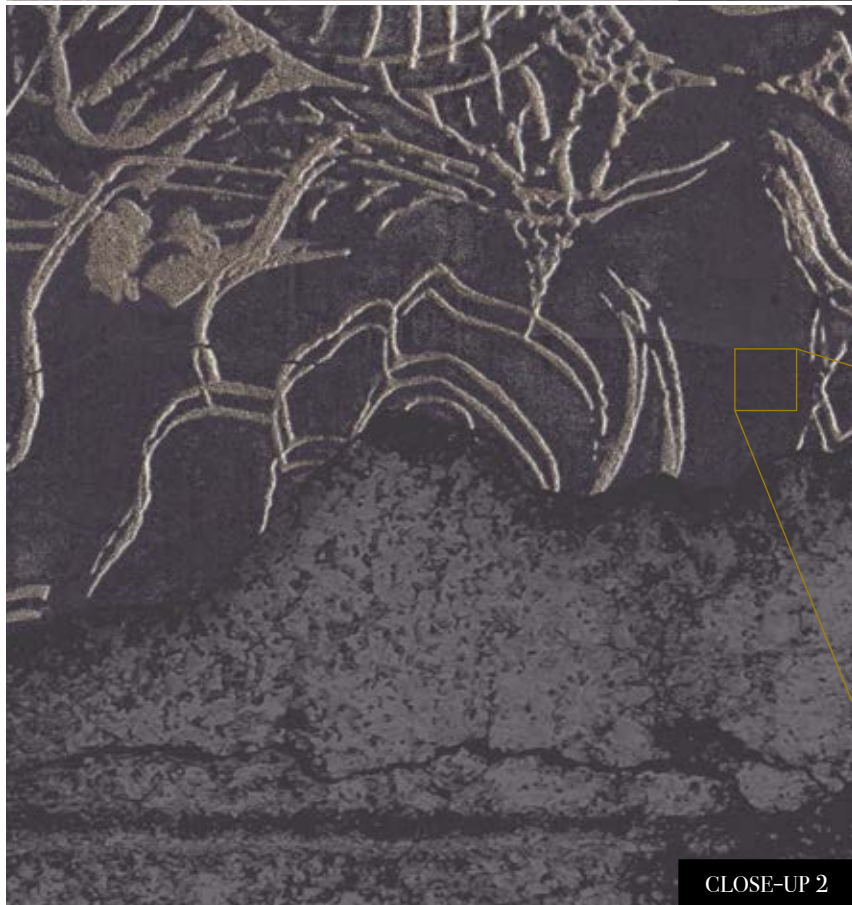

Standard specifications:

Size: 500 cm x 270 cm
All murals are printed by default with 50 cm panel widths, but can also be ordered using 100 cm wide panels if desired.
(depending on material chosen below)

Print with your own sizes

This mural can be custom made to fit the dimensions of your wall

Can be printed with these materials:

- Non-woven matt (50 cm panel) ☒
- Textured Vinyl (50 and 100 cm panels) ☒
- Textile fabric (50 and 100 cm panels) ☒
- Metallic Gold (50 cm panel) ☐
- Metallic Copper (50 cm panel) ☐
- Metallic Silver (50 cm panel) ☐

CLOSE-UP 2

Broken elegance:

Reference nr: MU11100

50 CM PANEL 1	100 CM PANEL 2	150 CM PANEL 3	200 CM PANEL 4	250 CM PANEL 5	300 CM PANEL 6	350 CM PANEL 7	400 CM PANEL 8	450 CM PANEL 9	500 CM PANEL 10
100 CM PANEL 1		200 CM PANEL 2		300 CM PANEL 3		400 CM PANEL 4		500 CM PANEL 5	

Request a sample

Request a wallpaper sample for a more accurate representation of colors, textures and image quality. It is also advisable if you want to see the wallpaper on a metallic material, as textures can seem different on these materials.

Also available in these versions: