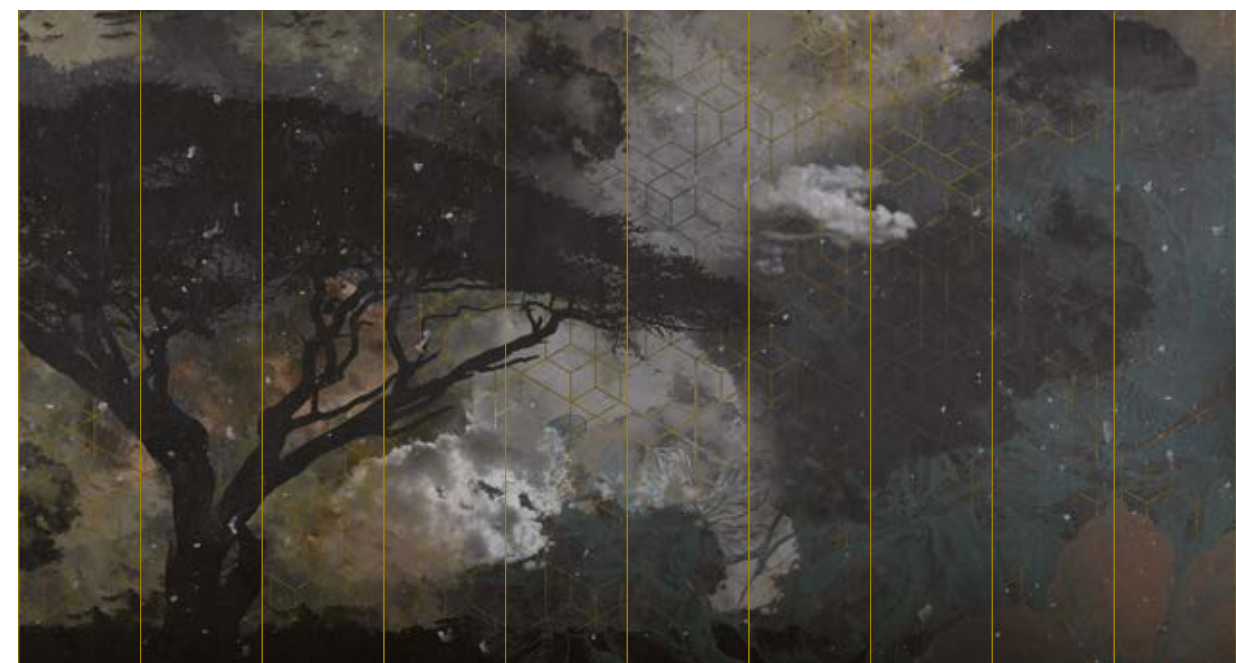

Galaxy nights

Reference nr: MU11058

270 cm height

50 CM PANEL 1	100 CM PANEL 2	150 CM PANEL 3	200 CM PANEL 4	250 CM PANEL 5	300 CM PANEL 6	350 CM PANEL 7	400 CM PANEL 8	450 CM PANEL 9	500 CM PANEL 10
100 CM PANEL 1		200 CM PANEL 2		300 CM PANEL 3		400 CM PANEL 4		500 CM PANEL 5	

Request a sample

Request a wallpaper sample for a more accurate representation of colors, textures and image quality. It is also advisable if you want to see the wallpaper on a metallic material, as textures can seem different on these materials.