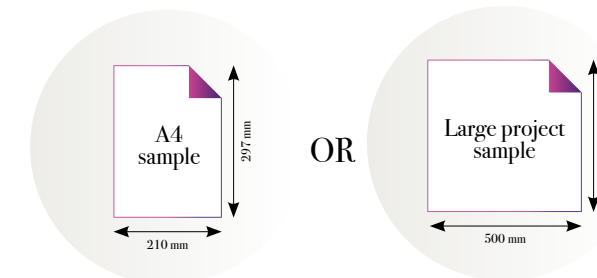

Also available in these versions:

Reference nr: MU11089

Reference nr: MU11090

CLOSE-UP 1

Standard specifications:

Size: 500 cm x 270 cm
 All murals are printed by default with 50 cm panel widths, but can also be ordered using 100 cm wide panels if desired.
 (depending on material chosen below)

Also available in these versions:

Reference nr: MU11092

Reference nr: MU11093

CLOSE-UP 1

CLOSE-UP 2

Standard specifications:

Size: 500 cm x 270 cm
 All murals are printed by default with 50 cm panel widths, but can also be ordered using 100 cm wide panels if desired.
 (depending on material chosen below)

SCALE 1:1

Feng Shui

Reference nr: MU11094

270 cm height

50 CM PANEL 1	100 CM PANEL 2	150 CM PANEL 3	200 CM PANEL 4	250 CM PANEL 5	300 CM PANEL 6	350 CM PANEL 7	400 CM PANEL 8	450 CM PANEL 9	500 CM PANEL 10
100 CM PANEL 1		200 CM PANEL 2		300 CM PANEL 3		400 CM PANEL 4		500 CM PANEL 5	

Also available in these versions:

Reference nr: MU11095

Reference nr: MU11096

Standard specifications:

Size: 500 cm x 270 cm
 All murals are printed by default with 50 cm panel widths, but can also be ordered using 100 cm wide panels if desired.
 (depending on material chosen below)