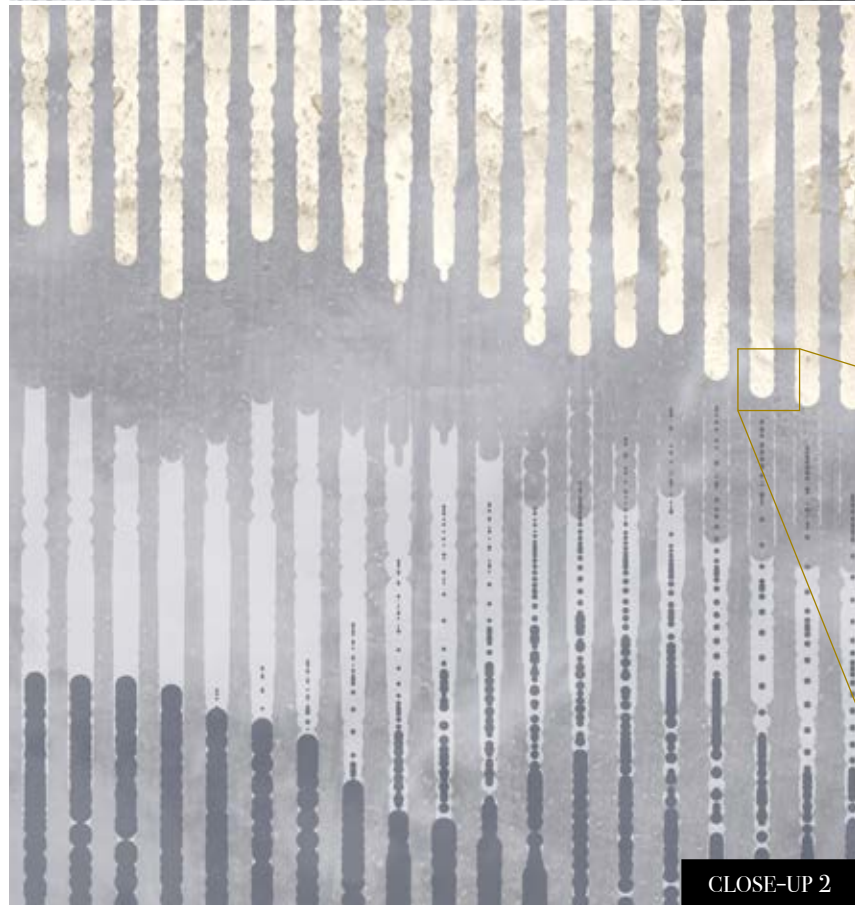

Can be printed with these materials:

- Non-woven matt (50 cm panel) ☒
- Textured Vinyl (50 and 100 cm panels) ☒
- Textile fabric (50 and 100 cm panels) ☒
- Metallic Gold (50 cm panel) ☒
- Metallic Copper (50 cm panel) ☐
- Metallic Silver (50 cm panel) ☒