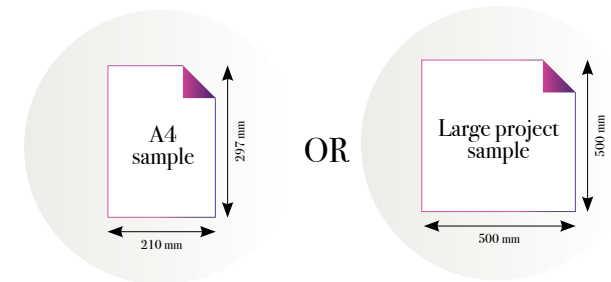

Request a sample

Request a wallpaper sample for a more accurate representation of colors, textures and image quality. It is also advisable if you want to see the wallpaper on a metallic material, as textures can seem different on these materials.