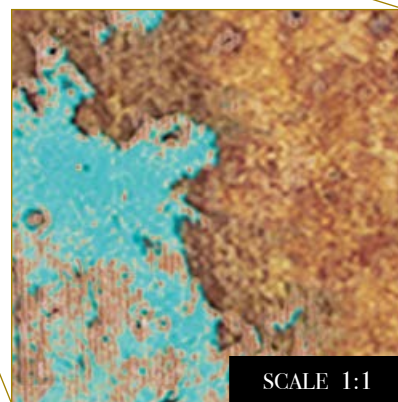

Can be printed with these materials:

- Non-woven matt (50 cm panel) ☐
- Textured Vinyl (50 and 100 cm panels) ☐
- Textile fabric (50 and 100 cm panels) ☐
- Metallic Gold (50 cm panel) ☐
- Metallic Copper (50 cm panel) ☒
- Metallic Silver (50 cm panel) ☐