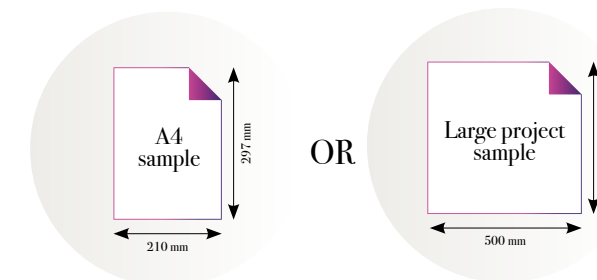

Standard specifications:

Size: 500 cm x 270 cm
All murals are printed by default with 50 cm panel widths, but can also be ordered using 100 cm wide panels if desired.
(depending on material chosen below)

Print with your own sizes

This mural can be custom made to fit the dimensions of your wall

Can be printed with these materials:

- Non-woven matt (50 cm panel) ☒
- Textured Vinyl (50 and 100 cm panels) ☒
- Textile fabric (50 and 100 cm panels) ☒
- Metallic Gold (50 cm panel) ☐
- Metallic Copper (50 cm panel) ☐
- Metallic Silver (50 cm panel) ☐

Chevyspring

Reference nr: MU11013

50 CM PANEL 1	100 CM PANEL 2	150 CM PANEL 3	200 CM PANEL 4	250 CM PANEL 5	300 CM PANEL 6	350 CM PANEL 7	400 CM PANEL 8	450 CM PANEL 9	500 CM PANEL 10
100 CM PANEL 1		200 CM PANEL 2		300 CM PANEL 3		400 CM PANEL 4		500 CM PANEL 5	

Request a sample

Request a wallpaper sample for a more accurate representation of colors, textures and image quality. It is also advisable if you want to see the wallpaper on a metallic material, as textures can seem different on these materials.

Also available in these versions: