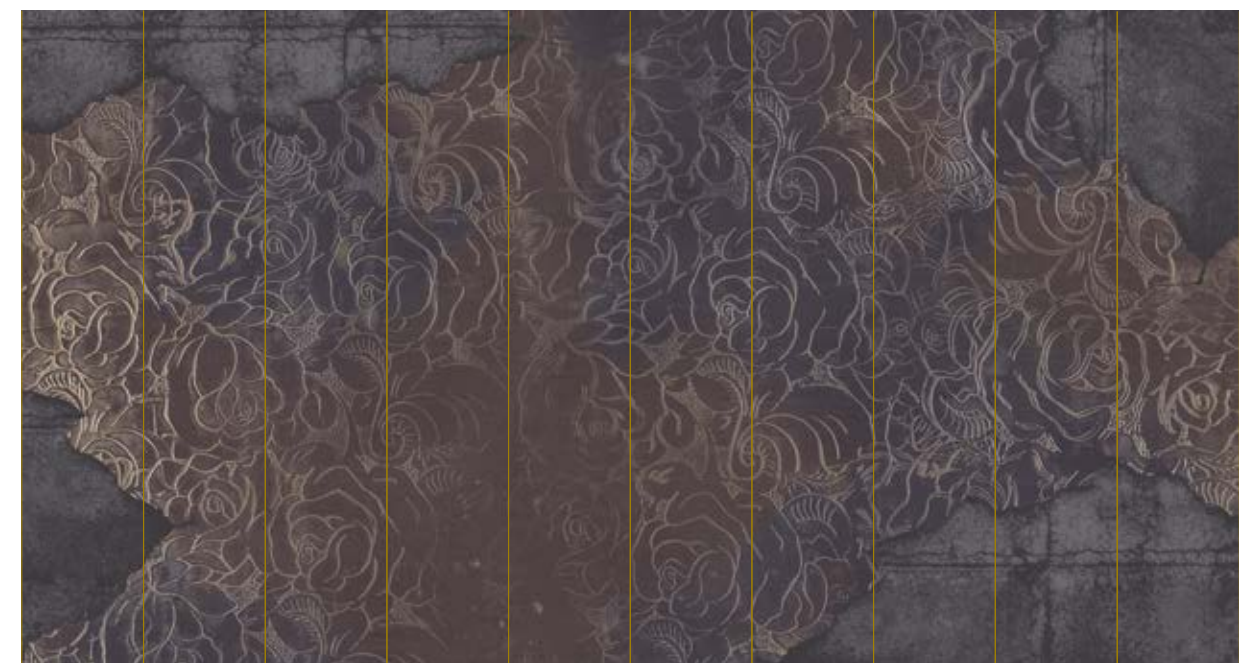

Broken elegance:

Reference nr: MU11100

270 cm height

50 CM PANEL 1	100 CM PANEL 2	150 CM PANEL 3	200 CM PANEL 4	250 CM PANEL 5	300 CM PANEL 6	350 CM PANEL 7	400 CM PANEL 8	450 CM PANEL 9	500 CM PANEL 10
100 CM PANEL 1		200 CM PANEL 2		300 CM PANEL 3		400 CM PANEL 4		500 CM PANEL 5	

Request a sample

Request a wallpaper sample for a more accurate representation of colors, textures and image quality. It is also advisable if you want to see the wallpaper on a metallic material, as textures can seem different on these materials.