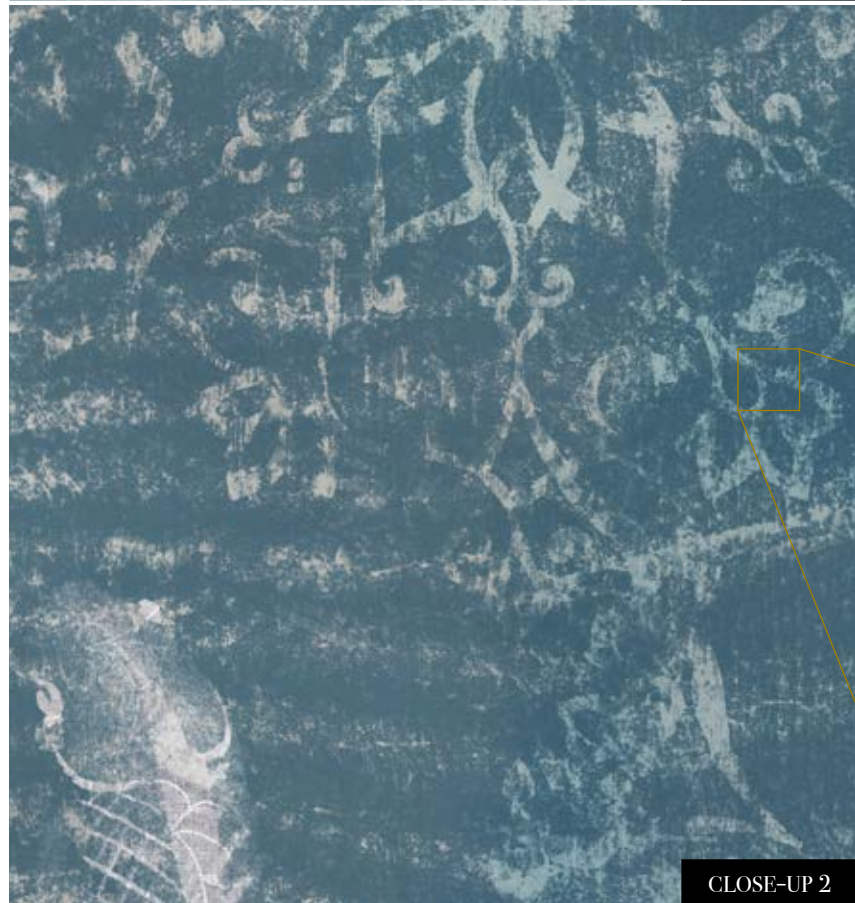

CLOSE-UP 1

CLOSE-UP 2