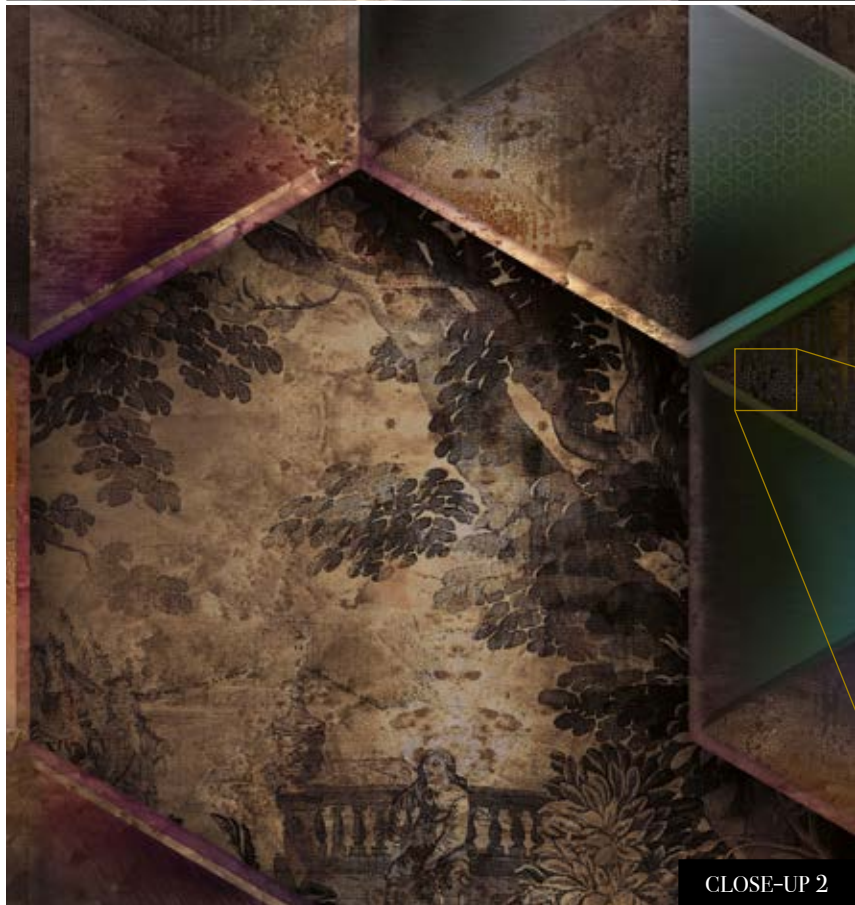

Standard specifications:

Size: 500 cm x 270 cm
All murals are printed by default with 50 cm panel widths, but can also be ordered using 100 cm wide panels if desired.
(depending on material chosen below)

Print with your own sizes

This mural can be custom made to fit the dimensions of your wall

Can be printed with these materials:

- Non-woven matt (50 cm panel) ☒
- Textured Vinyl (50 and 100 cm panels) ☒
- Textile fabric (50 and 100 cm panels) ☒
- Metallic Gold (50 cm panel) ☐
- Metallic Copper (50 cm panel) ☐
- Metallic Silver (50 cm panel) ☐

CLOSE-UP 2

Holographic Reflections

Reference nr: MU11091

50 CM PANEL 1	100 CM PANEL 2	150 CM PANEL 3	200 CM PANEL 4	250 CM PANEL 5	300 CM PANEL 6	350 CM PANEL 7	400 CM PANEL 8	450 CM PANEL 9	500 CM PANEL 10
100 CM PANEL 1		200 CM PANEL 2		300 CM PANEL 3		400 CM PANEL 4		500 CM PANEL 5	

Request a sample

Request a wallpaper sample for a more accurate representation of colors, textures and image quality. It is also advisable if you want to see the wallpaper on a metallic material, as textures can seem different on these materials.

Also available in these versions: