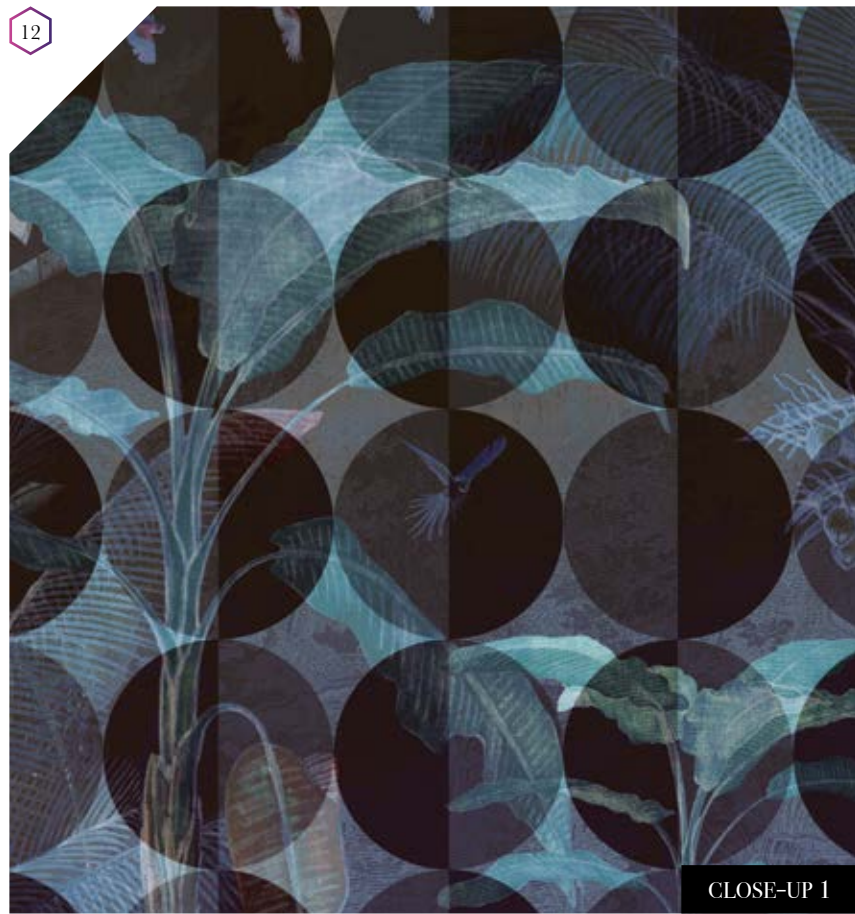

TROPICANA
Spheres

CLOSE-UP 1

Standard specifications:

Size: 500 cm x 270 cm
 All murals are printed by default with 50 cm panel widths, but can also be ordered using 100 cm wide panels if desired.
 (depending on material chosen below)