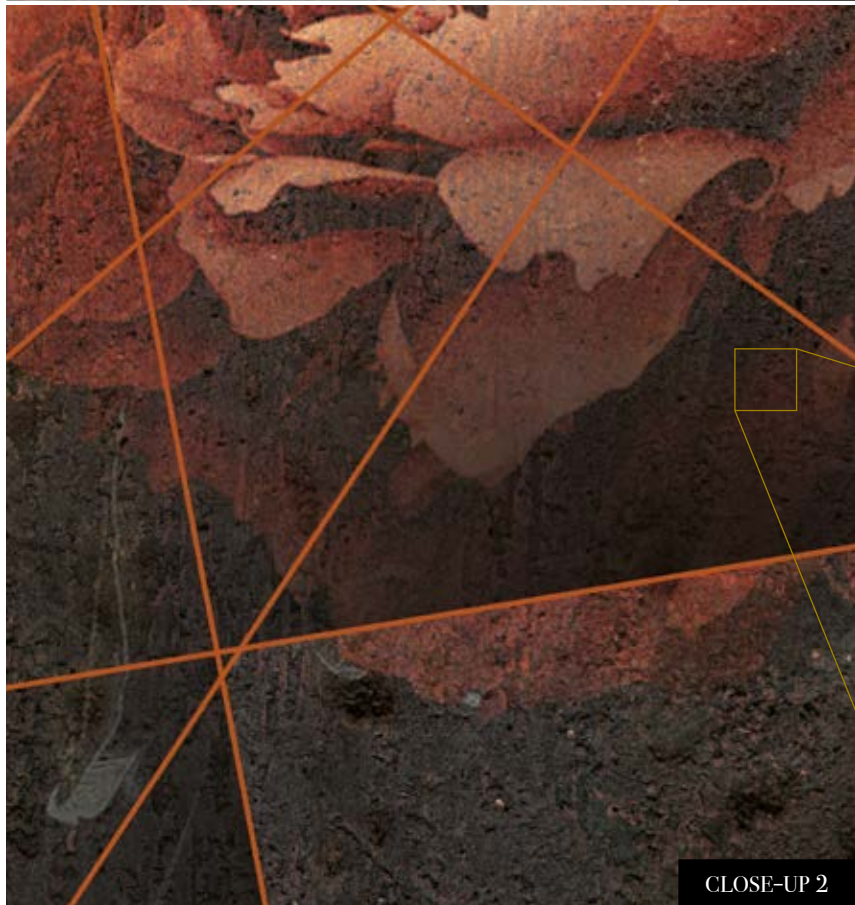

Also available in these versions:

Reference nr: MU11092

Reference nr: MU11093

CLOSE-UP 1

CLOSE-UP 2

Standard specifications:

Size: 500 cm x 270 cm
 All murals are printed by default with 50 cm panel widths, but can also be ordered using 100 cm wide panels if desired.
 (depending on material chosen below)