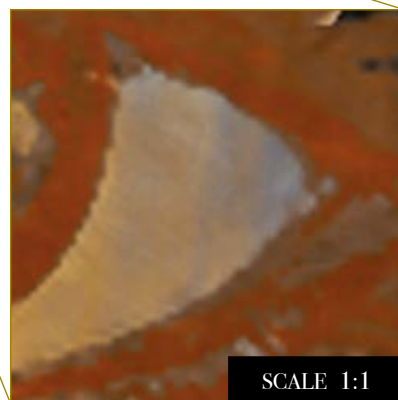

Standard specifications:

Size: 500 cm x 270 cm
All murals are printed by default with 50 cm panel widths, but can also be ordered using 100 cm wide panels if desired.
(depending on material chosen below)

Print with your own sizes

This mural can be custom made to fit the dimensions of your wall

Can be printed with these materials:

- Non-woven matt (50 cm panel) ☒
- Textured Vinyl (50 and 100 cm panels) ☒
- Textile fabric (50 and 100 cm panels) ☒
- Metallic Gold (50 cm panel) ☐
- Metallic Copper (50 cm panel) ☐
- Metallic Silver (50 cm panel) ☐

SCALE 1:1

Mexicoco

Reference nr: MU11016

50 CM PANEL 1	100 CM PANEL 2	150 CM PANEL 3	200 CM PANEL 4	250 CM PANEL 5	300 CM PANEL 6	350 CM PANEL 7	400 CM PANEL 8	450 CM PANEL 9	500 CM PANEL 10
100 CM PANEL 1		200 CM PANEL 2		300 CM PANEL 3		400 CM PANEL 4		500 CM PANEL 5	

Request a sample

Request a wallpaper sample for a more accurate representation of colors, textures and image quality. It is also advisable if you want to see the wallpaper on a metallic material, as textures can seem different on these materials.

Also available in these versions: