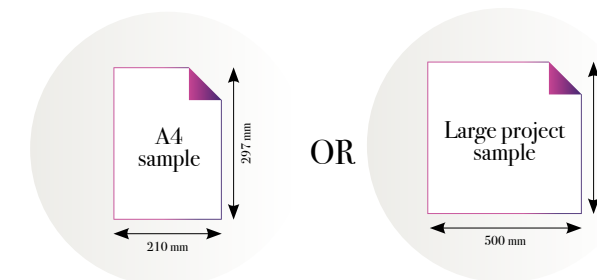

Standard specifications:

Size: 500 cm x 270 cm
All murals are printed by default with 50 cm panel widths, but can also be ordered using 100 cm wide panels if desired.
(depending on material chosen below)

Print with your own sizes

This mural can be custom made to fit the dimensions of your wall

Can be printed with these materials:

- Non-woven matt (50 cm panel) ☒
- Textured Vinyl (50 and 100 cm panels) ☒
- Textile fabric (50 and 100 cm panels) ☒
- Metallic Gold (50 cm panel) ☐
- Metallic Copper (50 cm panel) ☐
- Metallic Silver (50 cm panel) ☐

Dozo

Reference nr: MU11040

50 CM PANEL 1	100 CM PANEL 2	150 CM PANEL 3	200 CM PANEL 4	250 CM PANEL 5	300 CM PANEL 6	350 CM PANEL 7	400 CM PANEL 8	450 CM PANEL 9	500 CM PANEL 10
100 CM PANEL 1		200 CM PANEL 2		300 CM PANEL 3		400 CM PANEL 4		500 CM PANEL 5	

Request a sample

Request a wallpaper sample for a more accurate representation of colors, textures and image quality. It is also advisable if you want to see the wallpaper on a metallic material, as textures can seem different on these materials.

Also available in these versions: