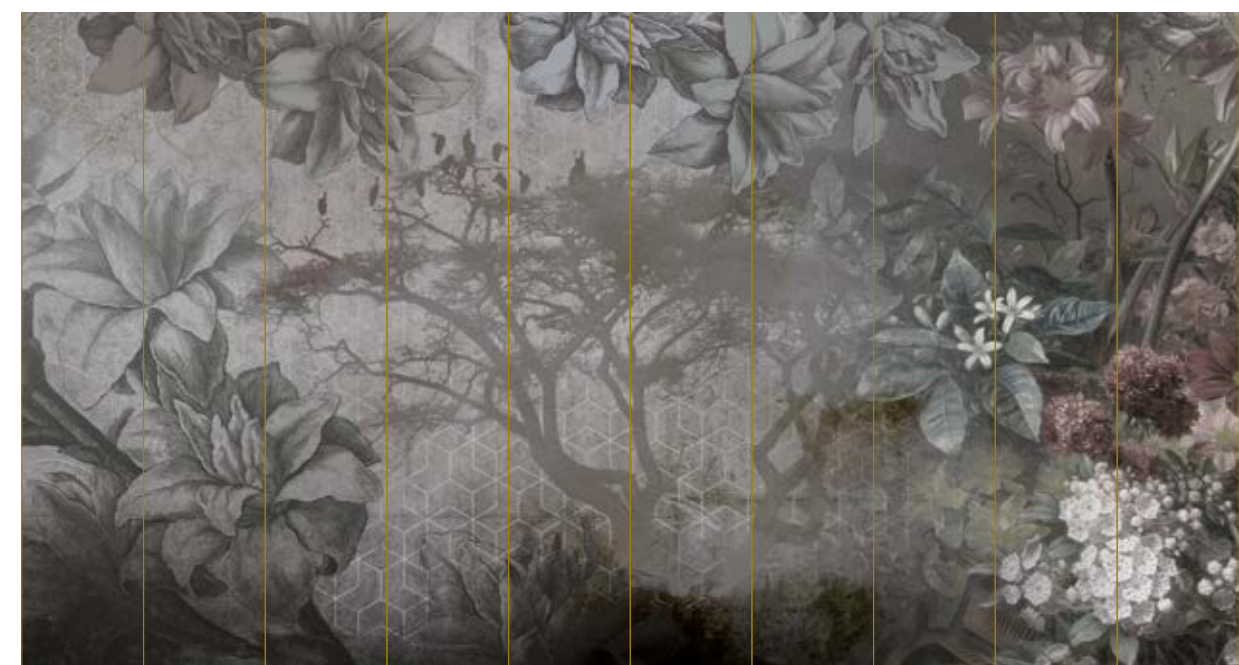

Spirits

Reference nr: MU11082

270 cm height

50 CM PANEL 1	100 CM PANEL 2	150 CM PANEL 3	200 CM PANEL 4	250 CM PANEL 5	300 CM PANEL 6	350 CM PANEL 7	400 CM PANEL 8	450 CM PANEL 9	500 CM PANEL 10
100 CM PANEL 1		200 CM PANEL 2		300 CM PANEL 3		400 CM PANEL 4		500 CM PANEL 5	

Request a sample

Request a wallpaper sample for a more accurate representation of colors, textures and image quality. It is also advisable if you want to see the wallpaper on a metallic material, as textures can seem different on these materials.