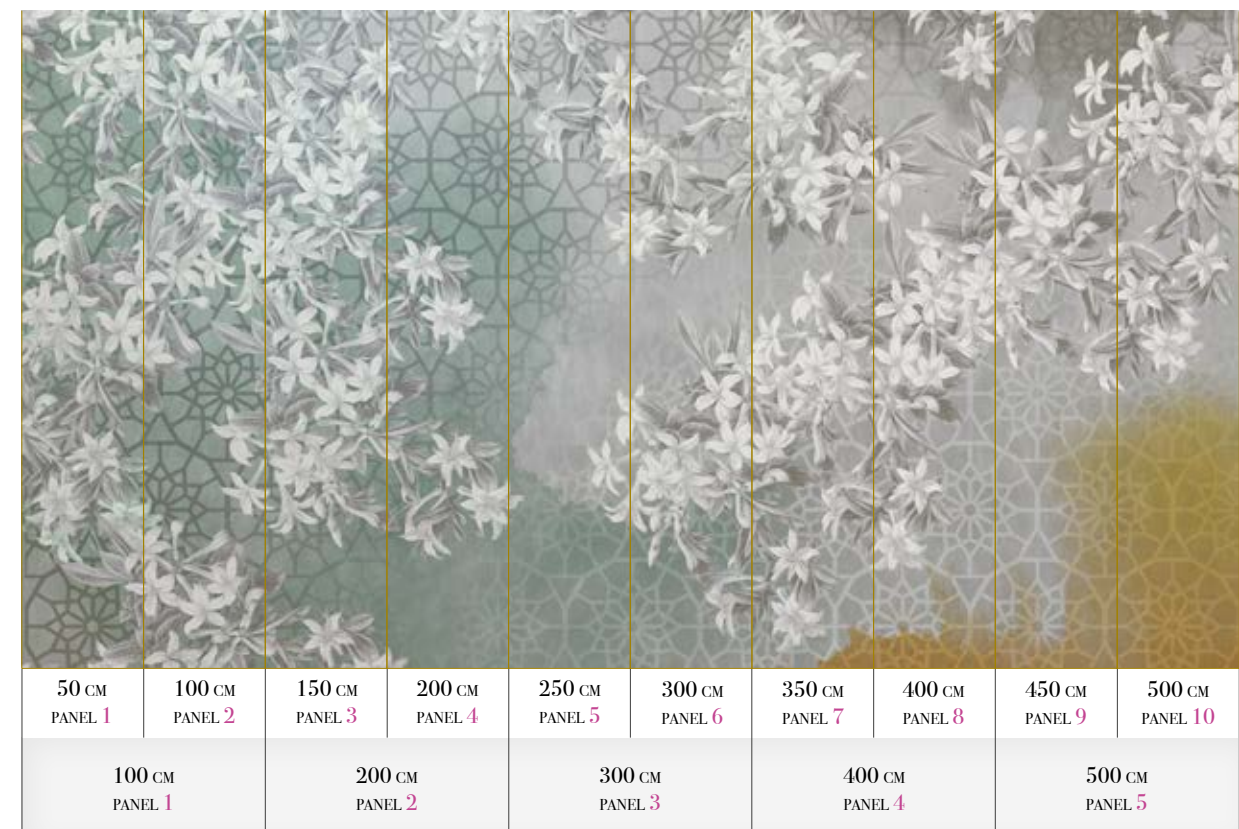

Happy Daze

Reference nr: MU11037