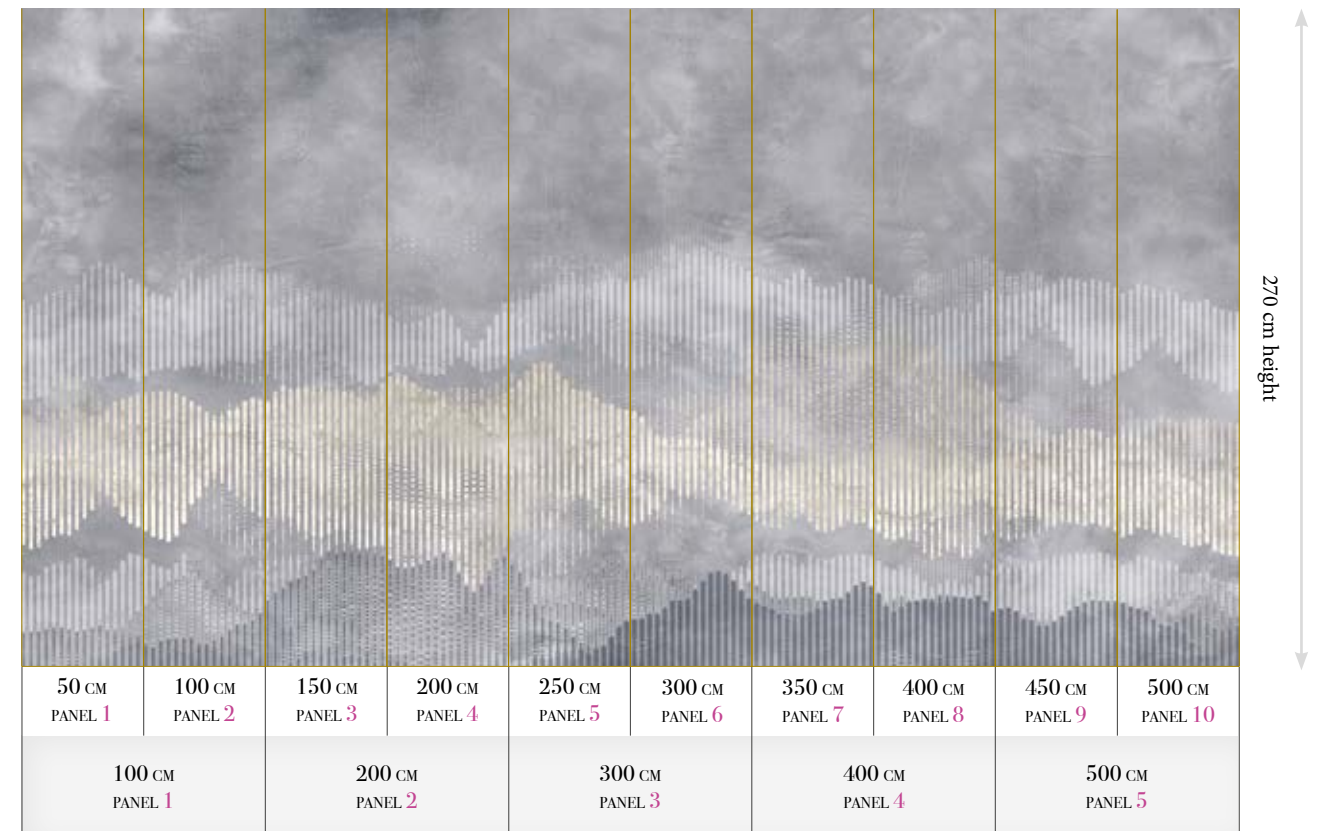

Beyond the line

Reference nr: MU11019