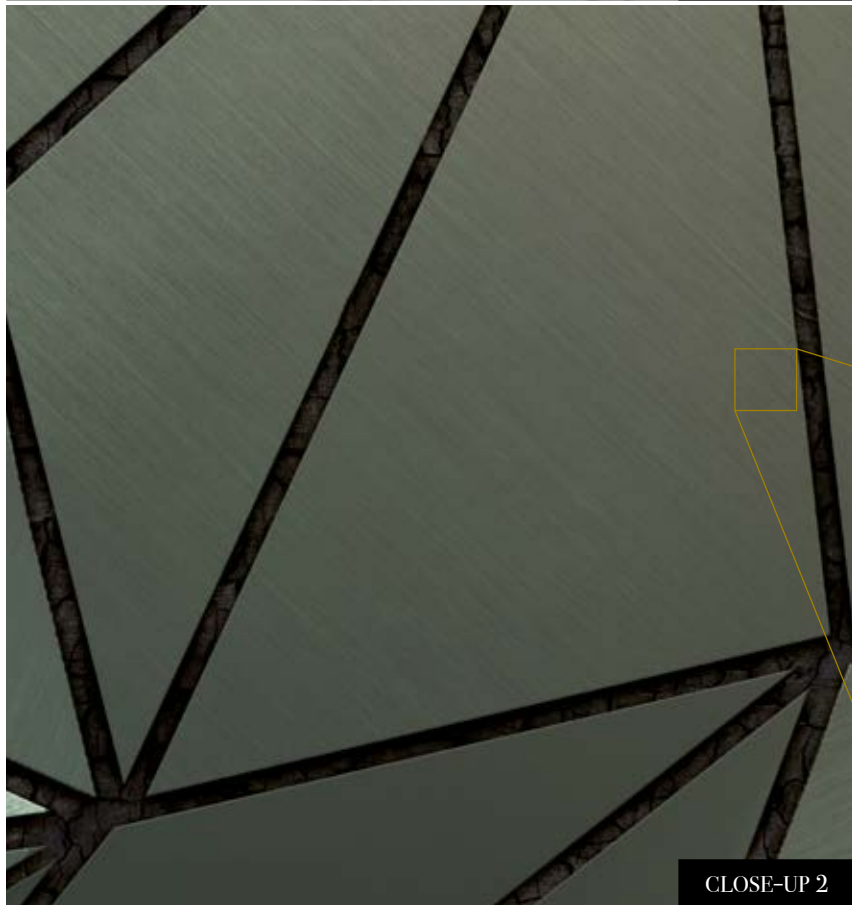

Standard specifications:

Size: 500 cm x 270 cm
All murals are printed by default with 50 cm panel widths, but can also be ordered using 100 cm wide panels if desired.
(depending on material chosen below)

Print with your own sizes

This mural can be custom made to fit the dimensions of your wall

Can be printed with these materials:

- Non-woven matt (50 cm panel) ☒
- Textured Vinyl (50 and 100 cm panels) ☒
- Textile fabric (50 and 100 cm panels) ☒
- Metallic Gold (50 cm panel) ☒
- Metallic Copper (50 cm panel) ☐
- Metallic Silver (50 cm panel) ☒

CLOSE-UP 2

Lost Exposure

Reference nr: MU11061

50 CM PANEL 1	100 CM PANEL 2	150 CM PANEL 3	200 CM PANEL 4	250 CM PANEL 5	300 CM PANEL 6	350 CM PANEL 7	400 CM PANEL 8	450 CM PANEL 9	500 CM PANEL 10
100 CM PANEL 1		200 CM PANEL 2		300 CM PANEL 3		400 CM PANEL 4		500 CM PANEL 5	

Request a sample

Request a wallpaper sample for a more accurate representation of colors, textures and image quality. It is also advisable if you want to see the wallpaper on a metallic material, as textures can seem different on these materials.

Also available in these versions: