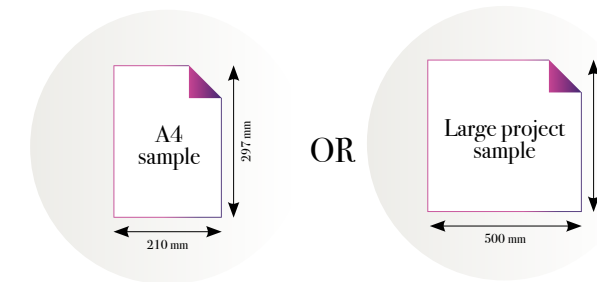

CLOSE-UP 1

Standard specifications:

Size: 500 cm x 270 cm
All murals are printed by default with 50 cm panel widths, but can also be ordered using 100 cm wide panels if desired.
(depending on material chosen below)

CLOSE-UP 2

SCALE 1:1

African Gold

Reference nr: MU11043

270 cm height

50 CM PANEL 1	100 CM PANEL 2	150 CM PANEL 3	200 CM PANEL 4	250 CM PANEL 5	300 CM PANEL 6	350 CM PANEL 7	400 CM PANEL 8	450 CM PANEL 9	500 CM PANEL 10
100 CM PANEL 1		200 CM PANEL 2		300 CM PANEL 3		400 CM PANEL 4		500 CM PANEL 5	

Also available in these versions:

Reference nr: MU11044

Reference nr: MU11045

CLOSE-UP 1

Standard specifications:

Size: 500 cm x 270 cm
All murals are printed by default with 50 cm panel widths, but can also be ordered using 100 cm wide panels if desired.
(depending on material chosen below)