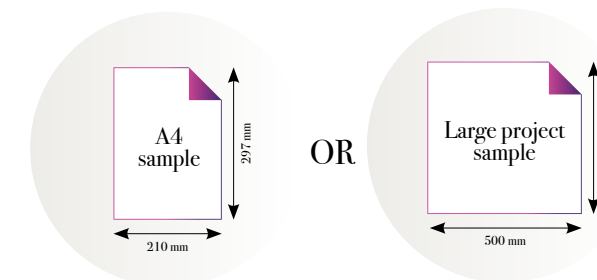

Also available in these versions:

Reference nr: MU11032

Reference nr: MU11033

Standard specifications:

Size: 500 cm x 270 cm
 All murals are printed by default with 50 cm panel widths, but can also be ordered using 100 cm wide panels if desired.
 (depending on material chosen below)

- HELEN KELLER

Standard specifications:

Size: 500 cm x 270 cm
 All murals are printed by default with 50 cm panel widths, but can also be ordered using 100 cm wide panels if desired.
 (depending on material chosen below)

Print with your own sizes

This mural can be custom made to fit the dimensions of your wall

Can be printed with these materials:

- Non-woven matt (50 cm panel)
- Textured Vinyl (50 and 100 cm panels)
- Textile fabric (50 and 100 cm panels)
- Metallic Gold (50 cm panel)
- Metallic Copper (50 cm panel)
- Metallic Silver (50 cm panel)

Also available in these versions:

Reference nr: MU11038

Reference nr: MU11039

Standard specifications:

Size: 500 cm x 270 cm
 All murals are printed by default with 50 cm panel widths, but can also be ordered using 100 cm wide panels if desired.
 (depending on material chosen below)