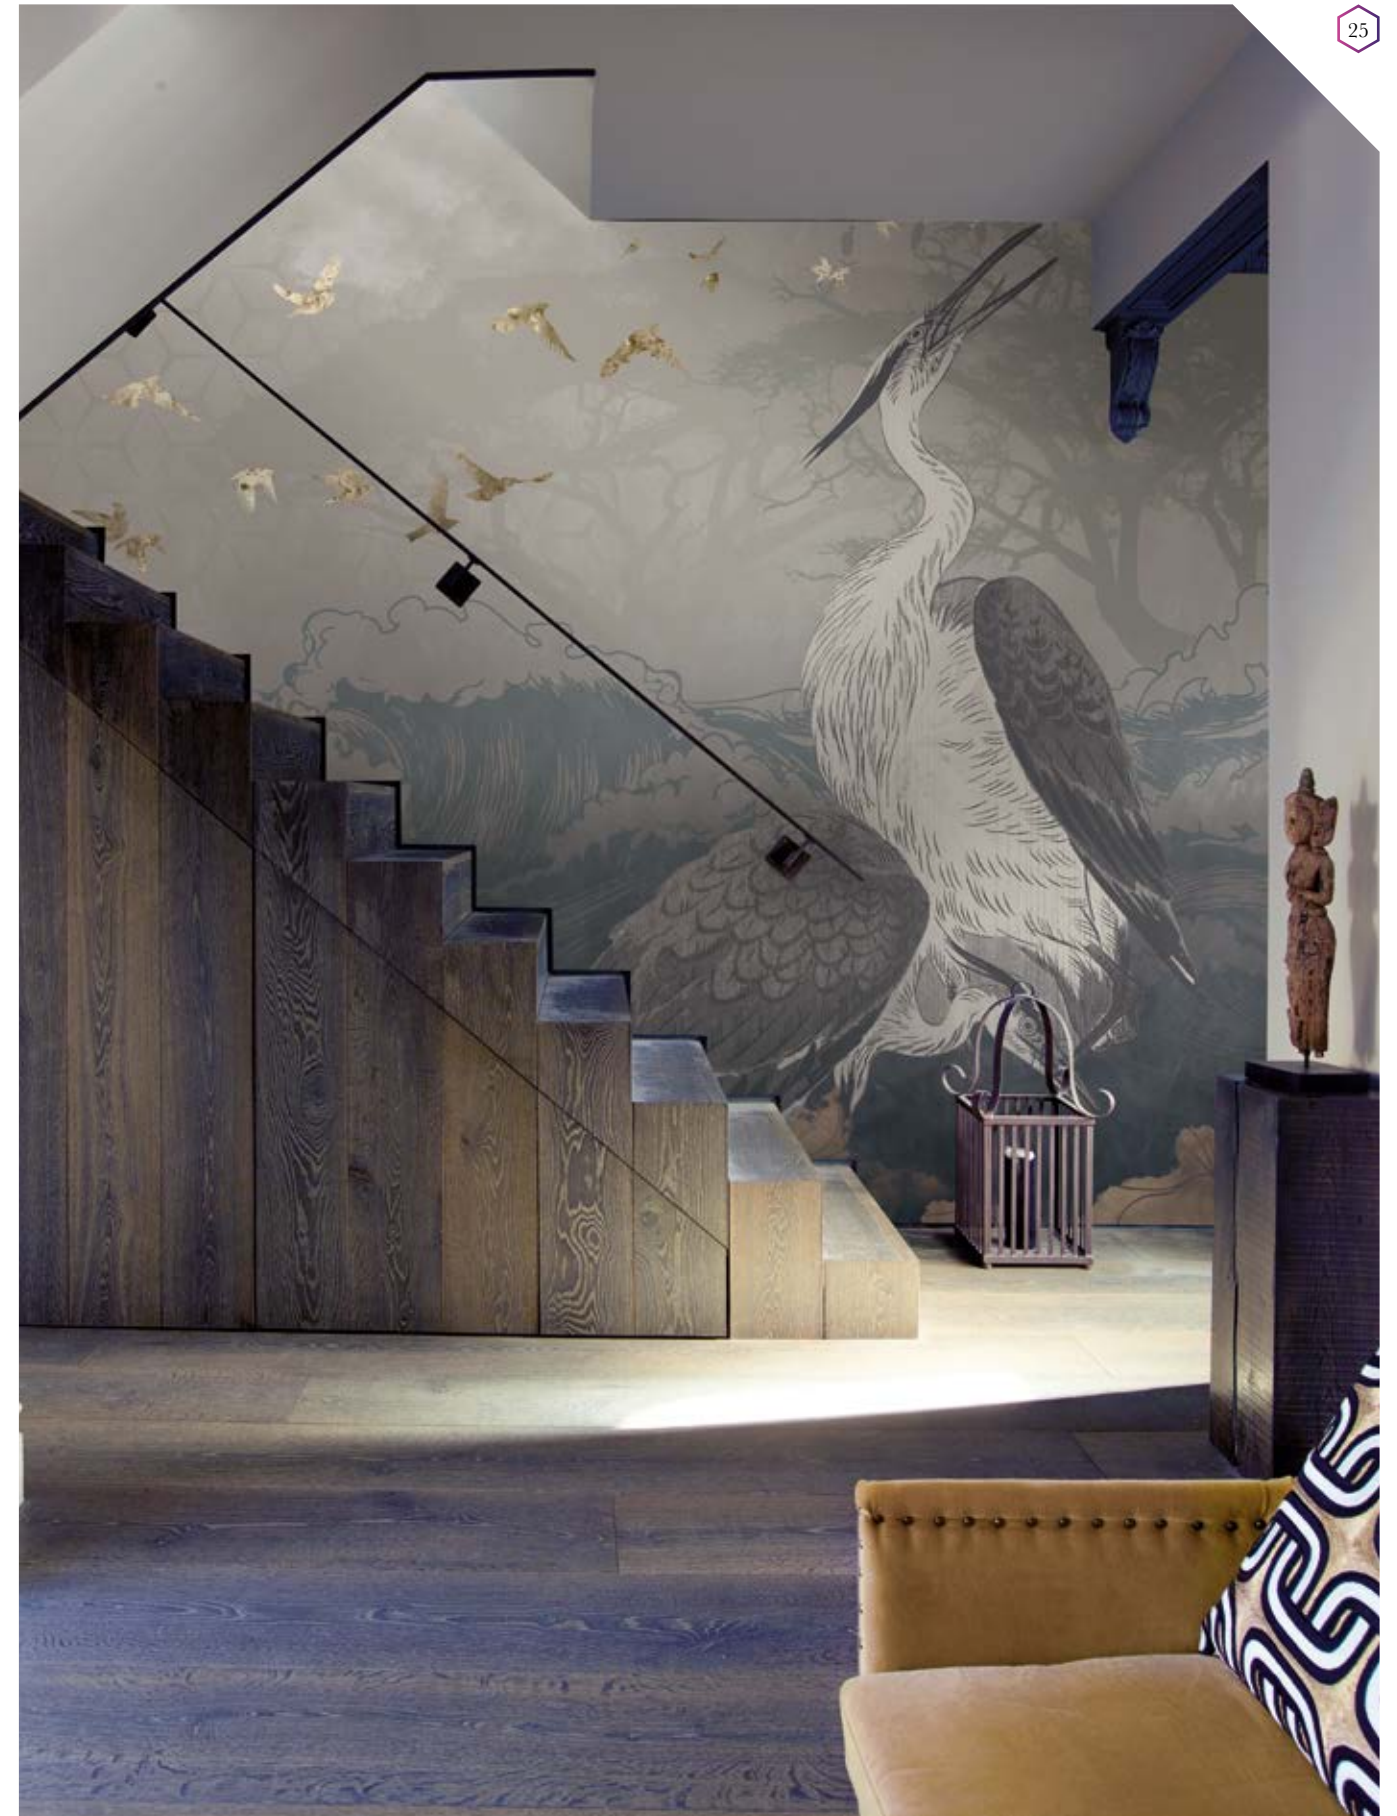

Also available in these versions:

Reference nr: MU11008

Reference nr: MU11009

“LOOK *deep* INTO NATURE AND THEN YOU
WILL UNDERSTAND EVERYTHING
BETTER.”

Standard specifications:

Size: 500 cm x 270 cm
 All murals are printed by default with 50 cm panel widths, but can also be ordered using 100 cm wide panels if desired.
 (depending on material chosen below)