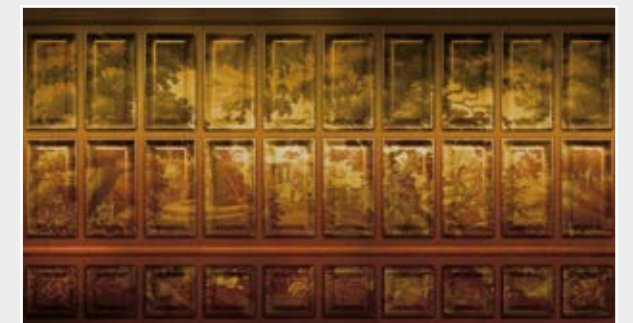

Reference nr: MU11036