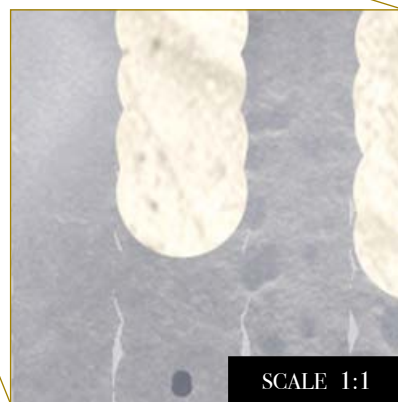

Can be printed with these materials:

- Non-woven matt (50 cm panel) ☒
- Textured Vinyl (50 and 100 cm panels) ☒
- Textile fabric (50 and 100 cm panels) ☒
- Metallic Gold (50 cm panel) ☒
- Metallic Copper (50 cm panel) ☐
- Metallic Silver (50 cm panel) ☒