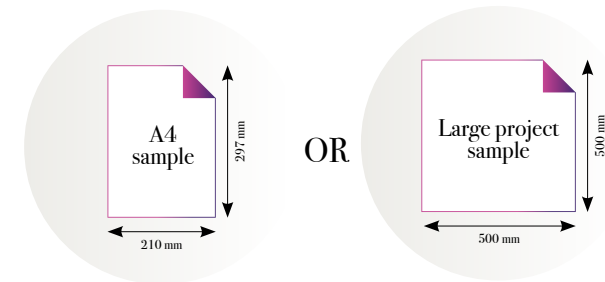

Standard specifications:

Size: 500 cm x 270 cm
All murals are printed by default with 50 cm panel widths, but can also be ordered using 100 cm wide panels if desired.
(depending on material chosen below)

Print with your own sizes

This mural can be custom made to fit the dimensions of your wall

Can be printed with these materials:

- Non-woven matt (50 cm panel) ☒
- Textured Vinyl (50 and 100 cm panels) ☒
- Textile fabric (50 and 100 cm panels) ☒
- Metallic Gold (50 cm panel) ☐
- Metallic Copper (50 cm panel) ☐
- Metallic Silver (50 cm panel) ☐

Holographic Reflections

Reference nr: MU11091

50 CM PANEL 1	100 CM PANEL 2	150 CM PANEL 3	200 CM PANEL 4	250 CM PANEL 5	300 CM PANEL 6	350 CM PANEL 7	400 CM PANEL 8	450 CM PANEL 9	500 CM PANEL 10
100 CM PANEL 1		200 CM PANEL 2		300 CM PANEL 3		400 CM PANEL 4		500 CM PANEL 5	

Request a sample

Request a wallpaper sample for a more accurate representation of colors, textures and image quality. It is also advisable if you want to see the wallpaper on a metallic material, as textures can seem different on these materials.

Also available in these versions: