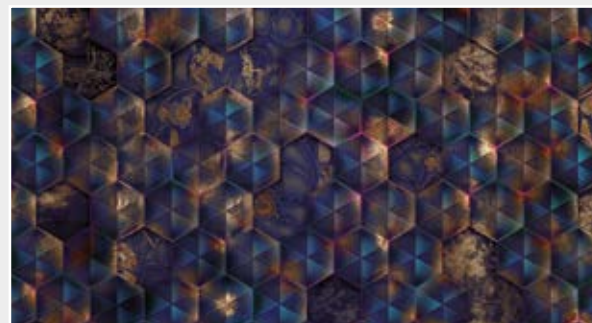

Also available in these versions:

Reference nr: MU11092