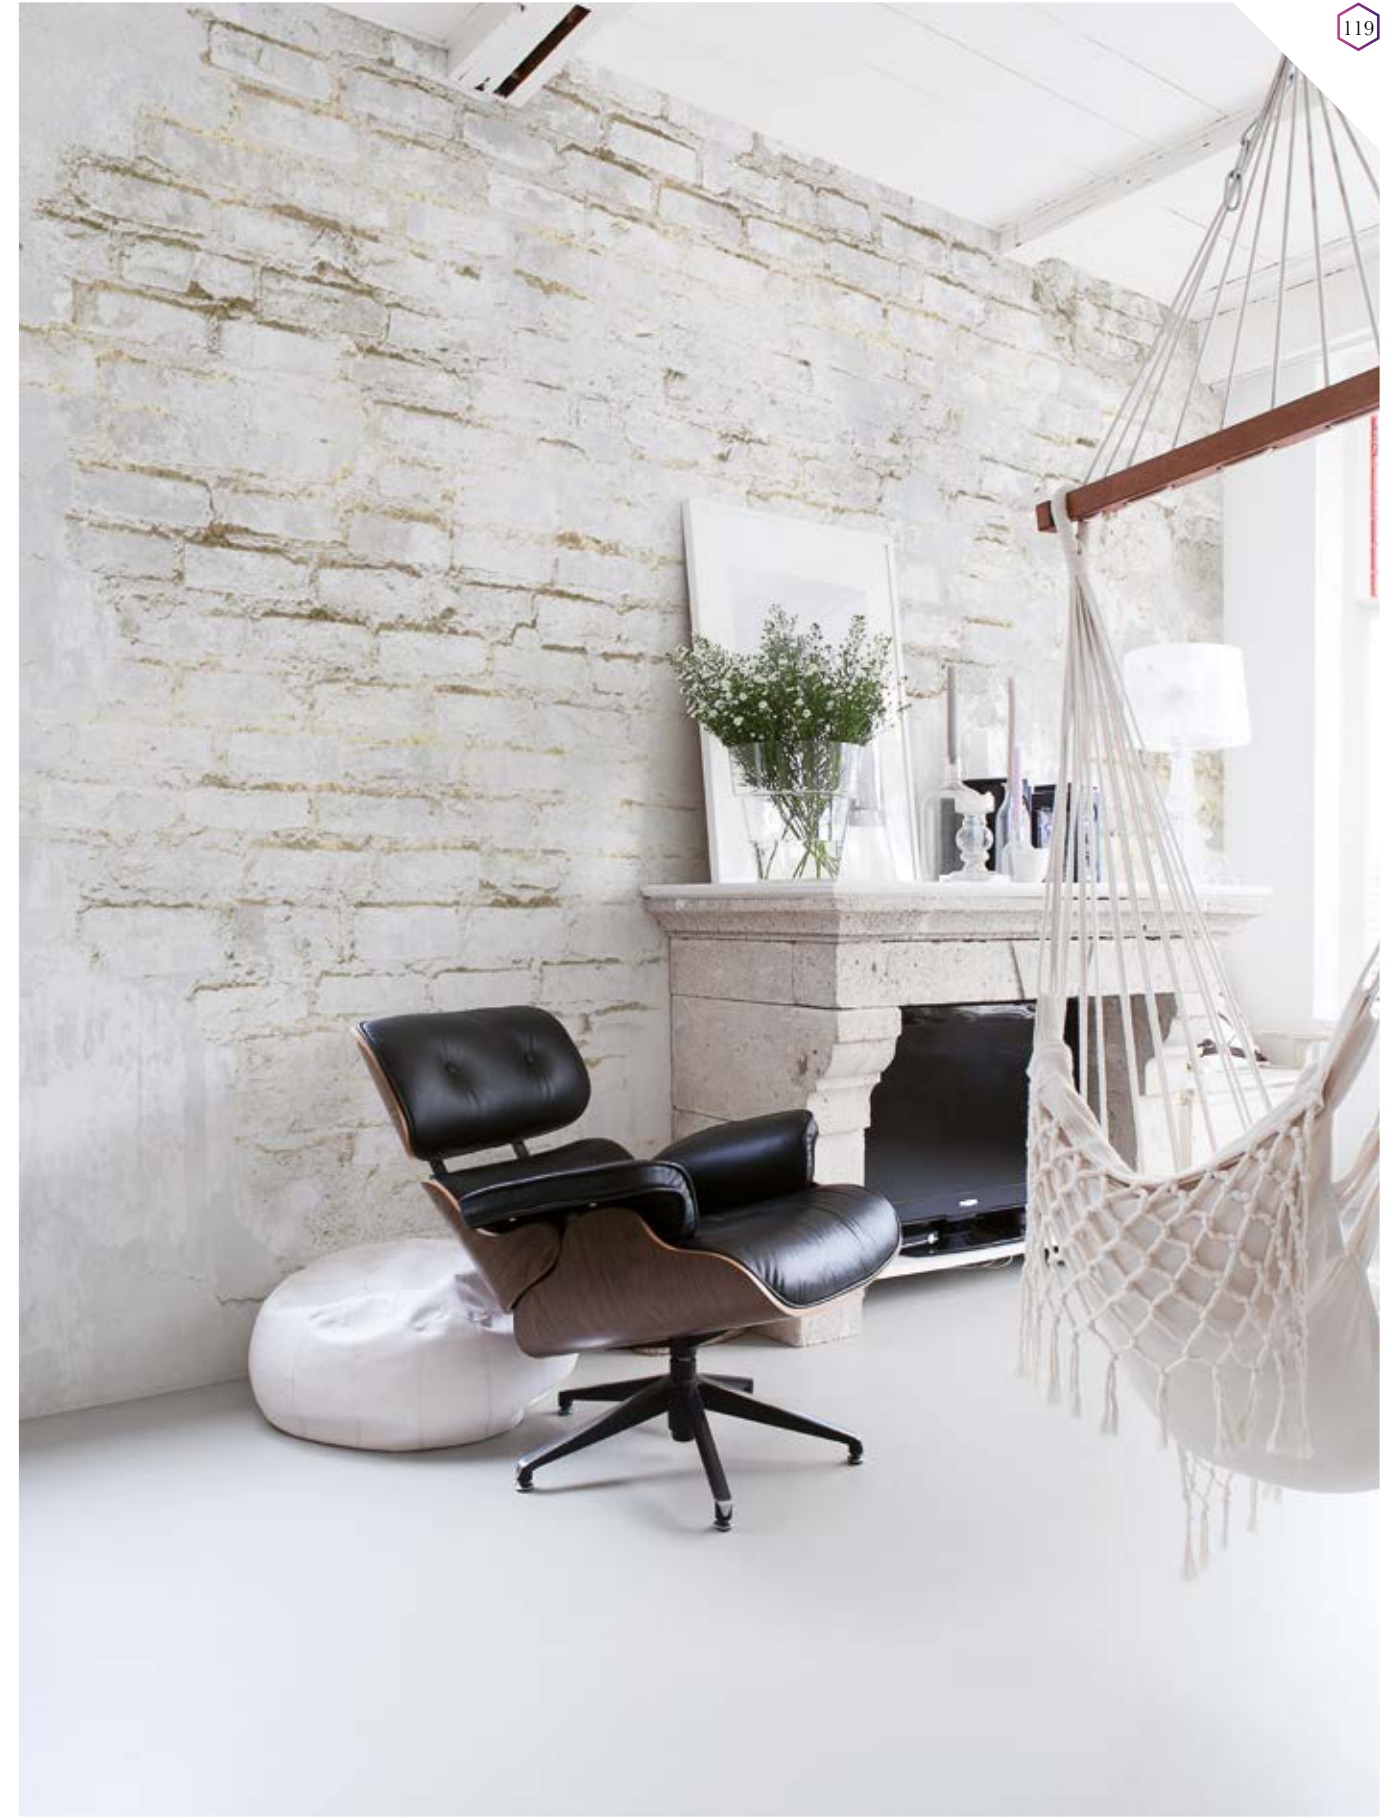

Also available in these versions:

Reference nr: MU11068

Reference nr: MU11069

AVANCE

THE CRACKS CAN BE
MADE WITH A METALLIC
GOLD effect

CLOSE-UP 1

Standard specifications:

Size: 500 cm x 270 cm
All murals are printed by default with 50 cm panel widths, but can also be ordered using 100 cm wide panels if desired.
(depending on material chosen below)