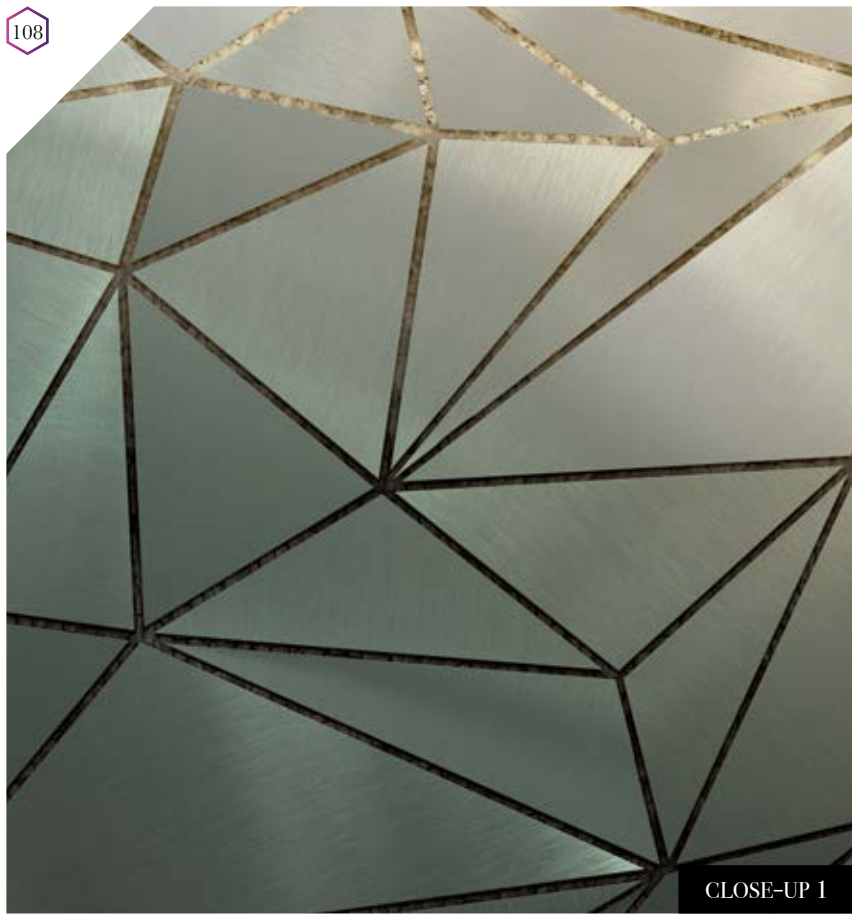

Also available in these versions:

Reference nr: MU11059

Reference nr: MU11060

MUANCE

CLOSE-UP 1

Standard specifications:

Size: 500 cm x 270 cm
 All murals are printed by default with 50 cm panel widths, but can also be ordered using 100 cm wide panels if desired.
 (depending on material chosen below)