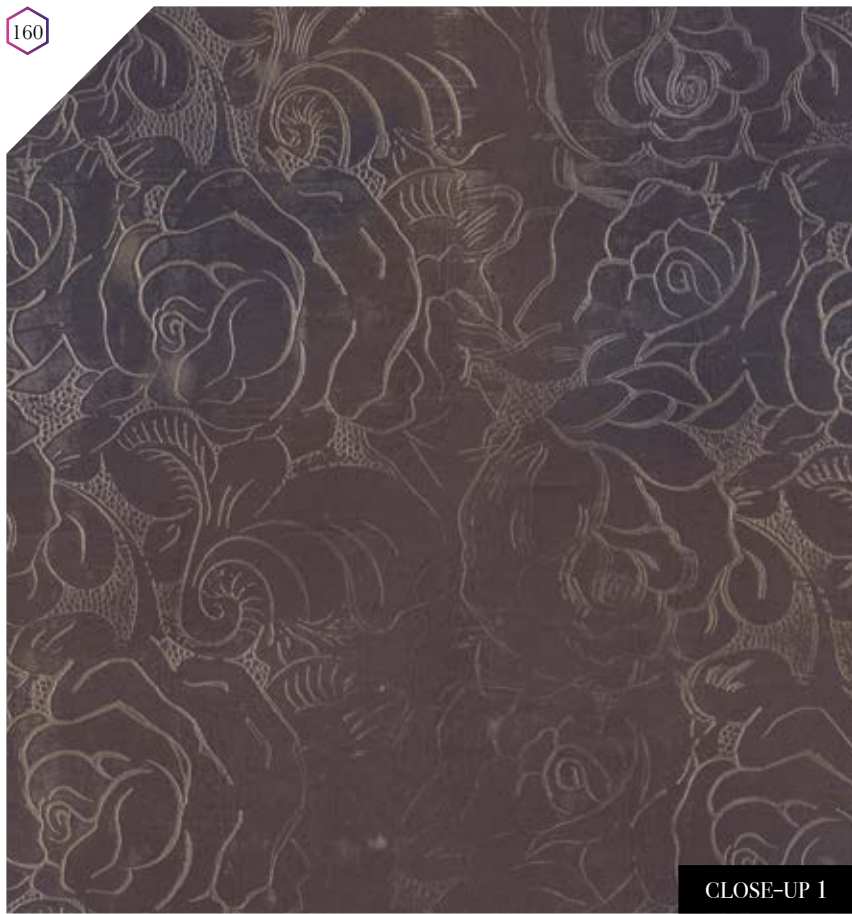

Also available in these versions:

Reference nr: MU11098

Reference nr: MU11099

CLOSE-UP 1

Standard specifications:

Size: 500 cm x 270 cm
 All murals are printed by default with 50 cm panel widths, but can also be ordered using 100 cm wide panels if desired.
 (depending on material chosen below)