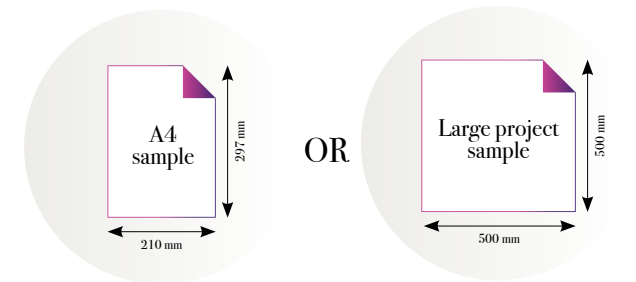

Standard specifications:

Size: 500 cm x 270 cm
All murals are printed by default with 50 cm panel widths, but can also be ordered using 100 cm wide panels if desired.
(depending on material chosen below)

Print with your own sizes

This mural can be custom made to fit the dimensions of your wall

Can be printed with these materials:

- Non-woven matt (50 cm panel) ☒
- Textured Vinyl (50 and 100 cm panels) ☒
- Textile fabric (50 and 100 cm panels) ☒
- Metallic Gold (50 cm panel) ☐
- Metallic Copper (50 cm panel) ☐
- Metallic Silver (50 cm panel) ☐

Mexicoco

Reference nr: MU11016

50 CM PANEL 1	100 CM PANEL 2	150 CM PANEL 3	200 CM PANEL 4	250 CM PANEL 5	300 CM PANEL 6	350 CM PANEL 7	400 CM PANEL 8	450 CM PANEL 9	500 CM PANEL 10
100 CM PANEL 1		200 CM PANEL 2		300 CM PANEL 3		400 CM PANEL 4		500 CM PANEL 5	

Request a sample

Request a wallpaper sample for a more accurate representation of colors, textures and image quality. It is also advisable if you want to see the wallpaper on a metallic material, as textures can seem different on these materials.

Also available in these versions: