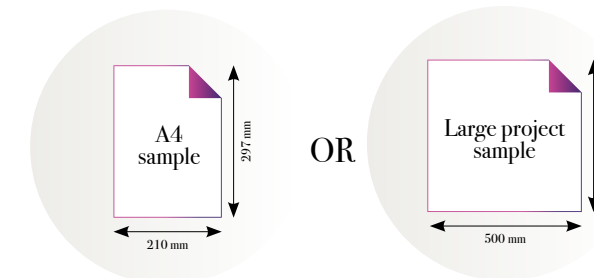

Request a sample

Request a wallpaper sample for a more accurate representation of colors, textures and image quality. It is also advisable if you want to see the wallpaper on a metallic material, as textures can seem different on these materials.