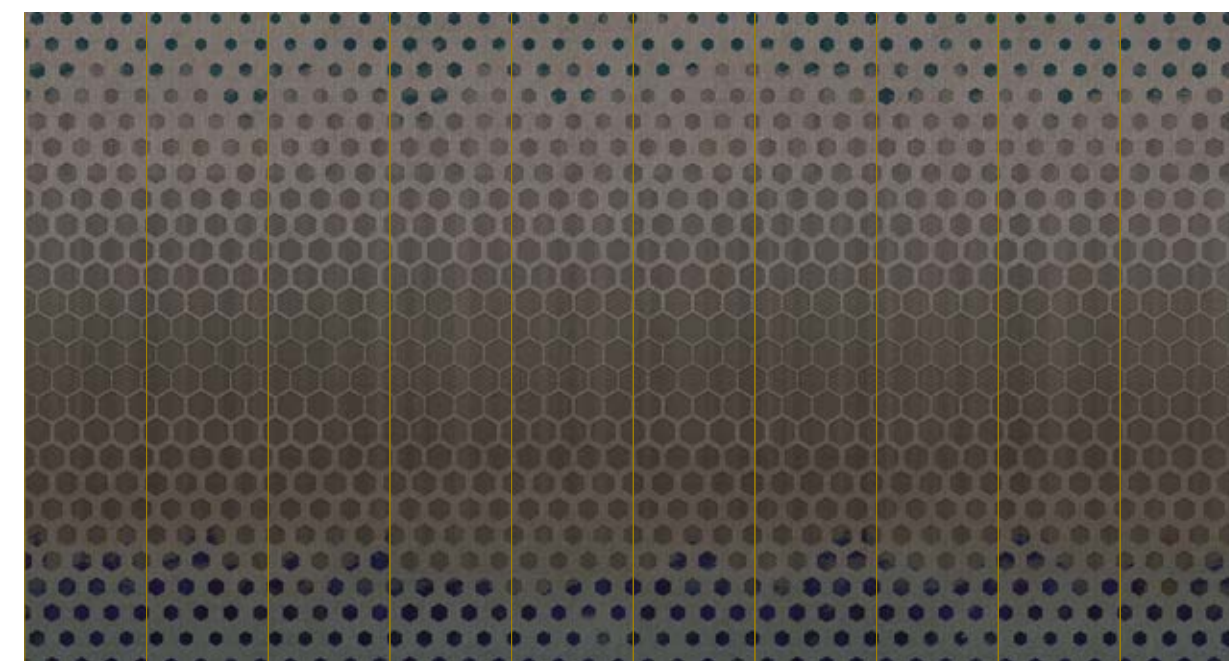

Milton dew

Reference nr: MU11076

270 cm height

50 CM PANEL 1	100 CM PANEL 2	150 CM PANEL 3	200 CM PANEL 4	250 CM PANEL 5	300 CM PANEL 6	350 CM PANEL 7	400 CM PANEL 8	450 CM PANEL 9	500 CM PANEL 10
100 CM PANEL 1		200 CM PANEL 2		300 CM PANEL 3		400 CM PANEL 4		500 CM PANEL 5	

Request a sample

Request a wallpaper sample for a more accurate representation of colors, textures and image quality. It is also advisable if you want to see the wallpaper on a metallic material, as textures can seem different on these materials.