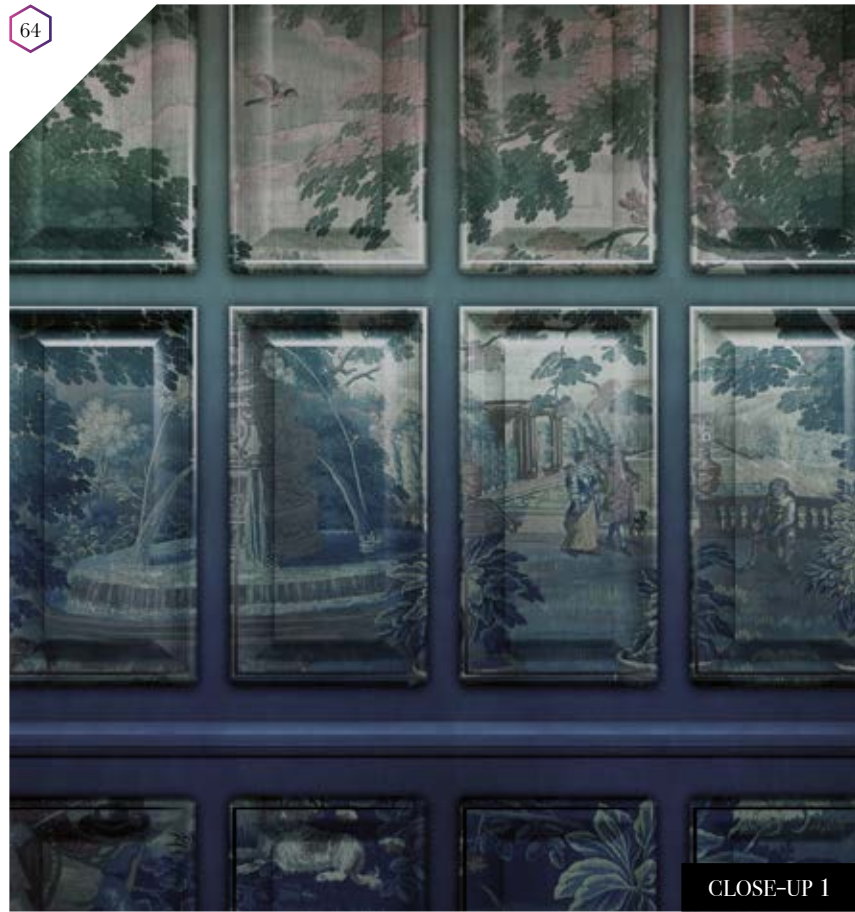

Also available in these versions:

Reference nr: MU11032

Reference nr: MU11033

Standard specifications:

Size: 500 cm x 270 cm
 All murals are printed by default with 50 cm panel widths, but can also be ordered using 100 cm wide panels if desired.
 (depending on material chosen below)