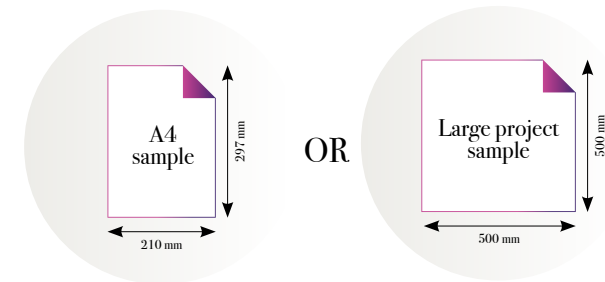

Standard specifications:

Size: 500 cm x 270 cm
All murals are printed by default with 50 cm panel widths, but can also be ordered using 100 cm wide panels if desired.
(depending on material chosen below)

Print with your own sizes

This mural can be custom made to fit the dimensions of your wall

Can be printed with these materials:

- Non-woven matt (50 cm panel) ☒
- Textured Vinyl (50 and 100 cm panels) ☒
- Textile fabric (50 and 100 cm panels) ☒
- Metallic Gold (50 cm panel) ☐
- Metallic Copper (50 cm panel) ☐
- Metallic Silver (50 cm panel) ☒

Jixi Haze

Reference nr: MU11025

50 CM PANEL 1	100 CM PANEL 2	150 CM PANEL 3	200 CM PANEL 4	250 CM PANEL 5	300 CM PANEL 6	350 CM PANEL 7	400 CM PANEL 8	450 CM PANEL 9	500 CM PANEL 10
100 CM PANEL 1		200 CM PANEL 2		300 CM PANEL 3		400 CM PANEL 4		500 CM PANEL 5	

Request a sample

Request a wallpaper sample for a more accurate representation of colors, textures and image quality. It is also advisable if you want to see the wallpaper on a metallic material, as textures can seem different on these materials.

Also available in these versions: