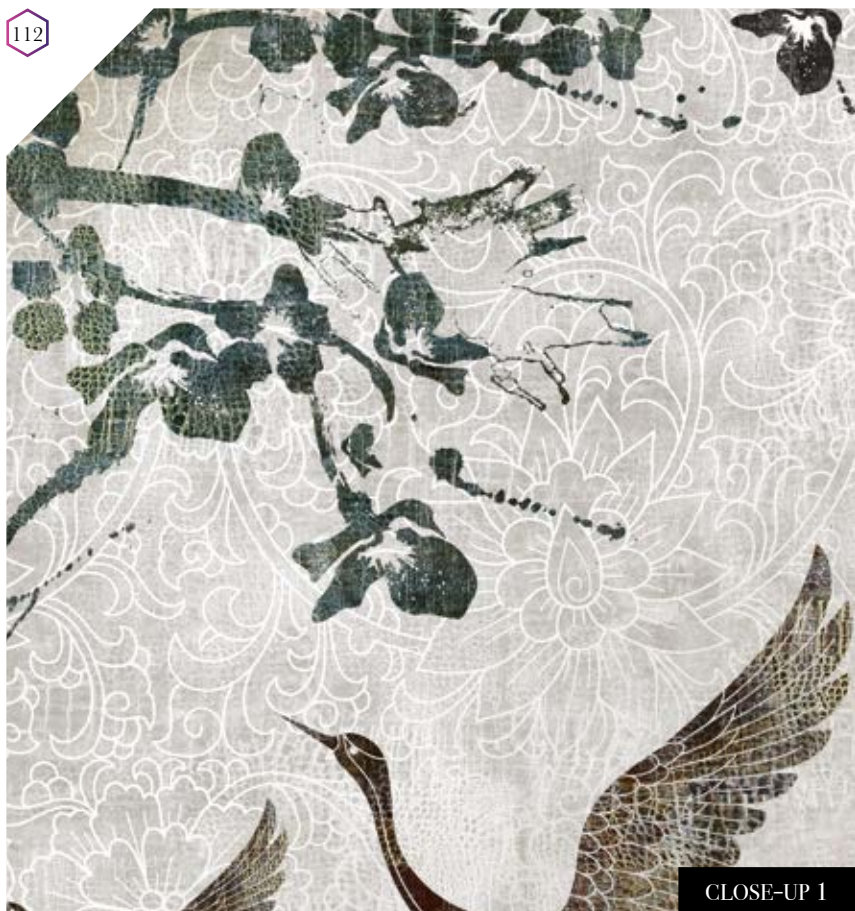

Also available in these versions:

Reference nr: MU11062

Reference nr: MU11063

**“DON'T PAINT YOUR WALLS,
BRING THEM BACK TO LIFE WITH
WALLPAPER”**

Standard specifications:

Size: 500 cm x 270 cm
 All murals are printed by default with 50 cm panel widths, but can also be ordered using 100 cm wide panels if desired.
 (depending on material chosen below)