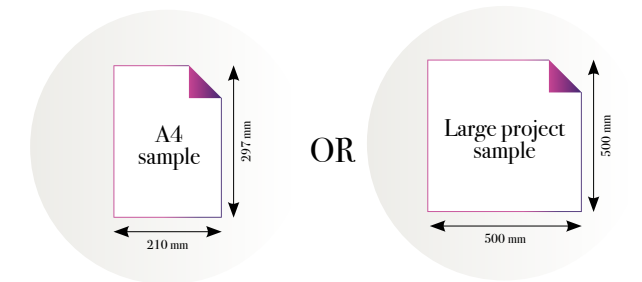

Request a sample

Request a wallpaper sample for a more accurate representation of colors, textures and image quality. It is also advisable if you want to see the wallpaper on a metallic material, as textures can seem different on these materials.