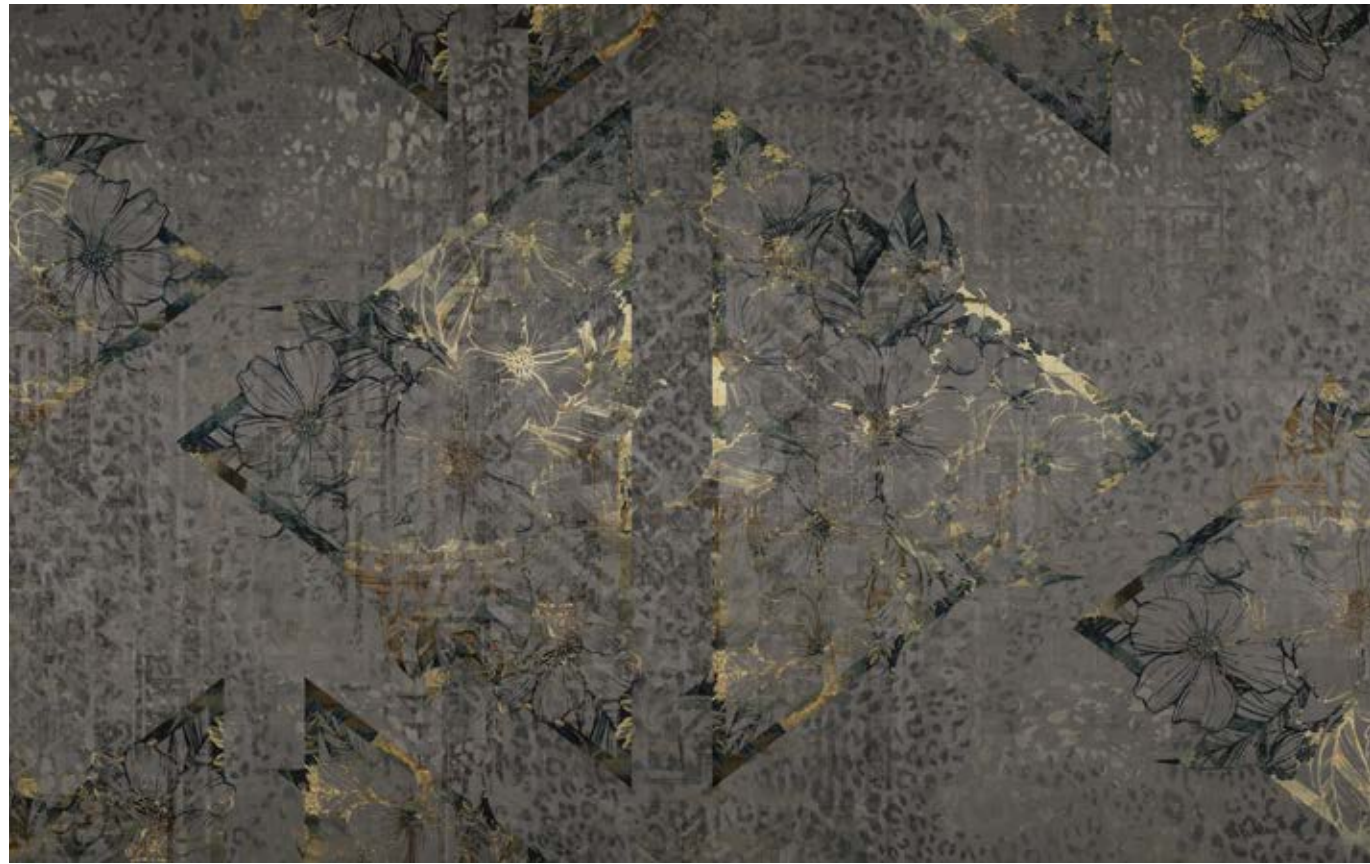

Also available in these versions:

Reference nr: MU11104

Reference nr: MU11105

CLOSE-UP 1

Standard specifications:

Size: 500 cm x 270 cm
 All murals are printed by default with 50 cm panel widths, but can also be ordered using 100 cm wide panels if desired.
 (depending on material chosen below)