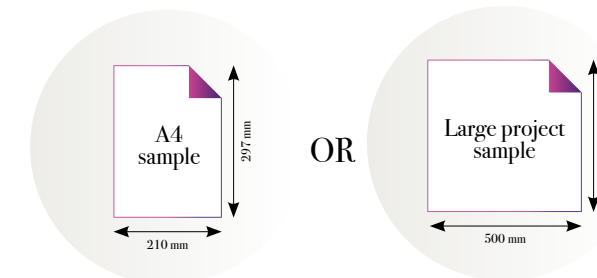

Standard specifications:

Size: 500 cm x 270 cm
All murals are printed by default with 50 cm panel widths, but can also be ordered using 100 cm wide panels if desired.
(depending on material chosen below)

Print with your own sizes

This mural can be custom made to fit the dimensions of your wall

Can be printed with these materials:

- Non-woven matt (50 cm panel) ☒
- Textured Vinyl (50 and 100 cm panels) ☒
- Textile fabric (50 and 100 cm panels) ☒
- Metallic Gold (50 cm panel) ☐
- Metallic Copper (50 cm panel) ☐
- Metallic Silver (50 cm panel) ☐

Promises

Reference nr: MU11073

50 CM PANEL 1	100 CM PANEL 2	150 CM PANEL 3	200 CM PANEL 4	250 CM PANEL 5	300 CM PANEL 6	350 CM PANEL 7	400 CM PANEL 8	450 CM PANEL 9	500 CM PANEL 10
100 CM PANEL 1		200 CM PANEL 2		300 CM PANEL 3		400 CM PANEL 4		500 CM PANEL 5	

Request a sample

Request a wallpaper sample for a more accurate representation of colors, textures and image quality. It is also advisable if you want to see the wallpaper on a metallic material, as textures can seem different on these materials.

Also available in these versions: