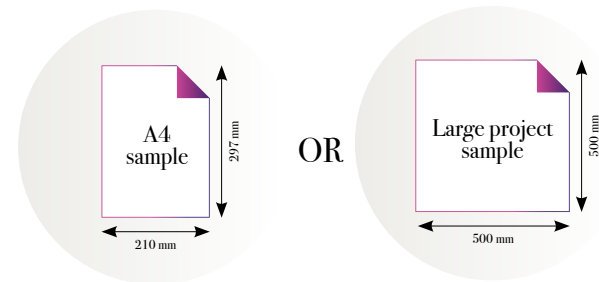

Also available in these versions:

Reference nr: MU11083

Reference nr: MU11084

CLOSE-UP 1

Standard specifications:

Size: 500 cm x 270 cm
 All murals are printed by default with 50 cm panel widths, but can also be ordered using 100 cm wide panels if desired.
 (depending on material chosen below)

Also available in these versions:

Reference nr: MU11086

Reference nr: MU11087

OCEANS
Pure

CLOSE-UP 1

Standard specifications:

Size: 500 cm x 270 cm
 All murals are printed by default with 50 cm panel widths, but can also be ordered using 100 cm wide panels if desired.
 (depending on material chosen below)