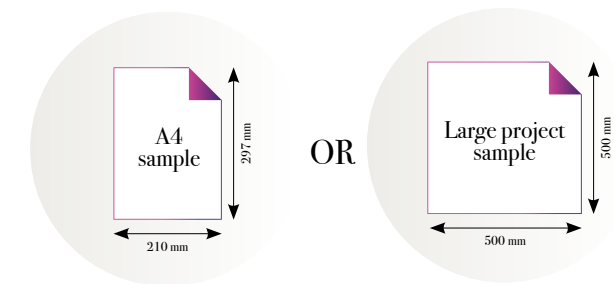

TROPICANA
Spheres

CLOSE-UP 1

Standard specifications:

Size: 500 cm x 270 cm
 All murals are printed by default with 50 cm panel widths, but can also be ordered using 100 cm wide panels if desired.
 (depending on material chosen below)

Size: 500 cm x 270 cm
 All murals are printed by default with 50 cm panel widths, but can also be ordered using 100 cm wide panels if desired.
 (depending on material chosen below)

Print with your own sizes

Ubuntu

Reference nr: MU11004

50 CM PANEL 1	100 CM PANEL 2	150 CM PANEL 3	200 CM PANEL 4	250 CM PANEL 5	300 CM PANEL 6	350 CM PANEL 7	400 CM PANEL 8	450 CM PANEL 9	500 CM PANEL 10
100 CM PANEL 1		200 CM PANEL 2		300 CM PANEL 3		400 CM PANEL 4		500 CM PANEL 5	

Also available in these versions:

Reference nr: MU11005

Reference nr: MU11006

Standard specifications:

Size: 500 cm x 270 cm
 All murals are printed by default with 50 cm panel widths, but can also be ordered using 100 cm wide panels if desired.
 (depending on material chosen below)