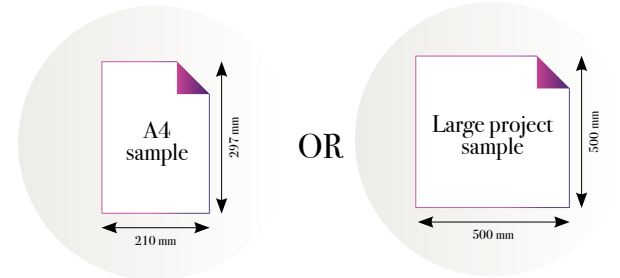

Standard specifications:

Size: 500 cm x 270 cm
All murals are printed by default with 50 cm panel widths, but can also be ordered using 100 cm wide panels if desired.
(depending on material chosen below)

Print with your own sizes

This mural can be custom made to fit the dimensions of your wall

Can be printed with these materials:

- Non-woven matt (50 cm panel) ☒
- Textured Vinyl (50 and 100 cm panels) ☒
- Textile fabric (50 and 100 cm panels) ☒
- Metallic Gold (50 cm panel) ☐
- Metallic Copper (50 cm panel) ☐
- Metallic Silver (50 cm panel) ☒

Indie days

Reference nr: MU11049

50 CM PANEL 1	100 CM PANEL 2	150 CM PANEL 3	200 CM PANEL 4	250 CM PANEL 5	300 CM PANEL 6	350 CM PANEL 7	400 CM PANEL 8	450 CM PANEL 9	500 CM PANEL 10
100 CM PANEL 1		200 CM PANEL 2		300 CM PANEL 3		400 CM PANEL 4		500 CM PANEL 5	

Request a sample

Request a wallpaper sample for a more accurate representation of colors, textures and image quality. It is also advisable if you want to see the wallpaper on a metallic material, as textures can seem different on these materials.

Also available in these versions: