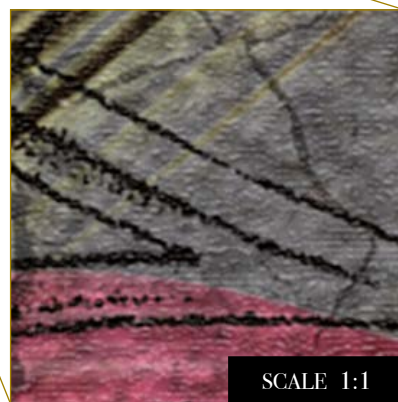

Standard specifications:

Size: 500 cm x 270 cm
All murals are printed by default with 50 cm panel widths, but can also be ordered using 100 cm wide panels if desired.
(depending on material chosen below)

Print with your own sizes

This mural can be custom made to fit the dimensions of your wall

Can be printed with these materials:

- Non-woven matt (50 cm panel) ☒
- Textured Vinyl (50 and 100 cm panels) ☒
- Textile fabric (50 and 100 cm panels) ☒
- Metallic Gold (50 cm panel) ☐
- Metallic Copper (50 cm panel) ☐
- Metallic Silver (50 cm panel) ☐

SCALE 1:1

Promises

Reference nr: MU11073

50 CM PANEL 1	100 CM PANEL 2	150 CM PANEL 3	200 CM PANEL 4	250 CM PANEL 5	300 CM PANEL 6	350 CM PANEL 7	400 CM PANEL 8	450 CM PANEL 9	500 CM PANEL 10
100 CM PANEL 1		200 CM PANEL 2		300 CM PANEL 3		400 CM PANEL 4		500 CM PANEL 5	

Request a sample

Request a wallpaper sample for a more accurate representation of colors, textures and image quality. It is also advisable if you want to see the wallpaper on a metallic material, as textures can seem different on these materials.

Also available in these versions: