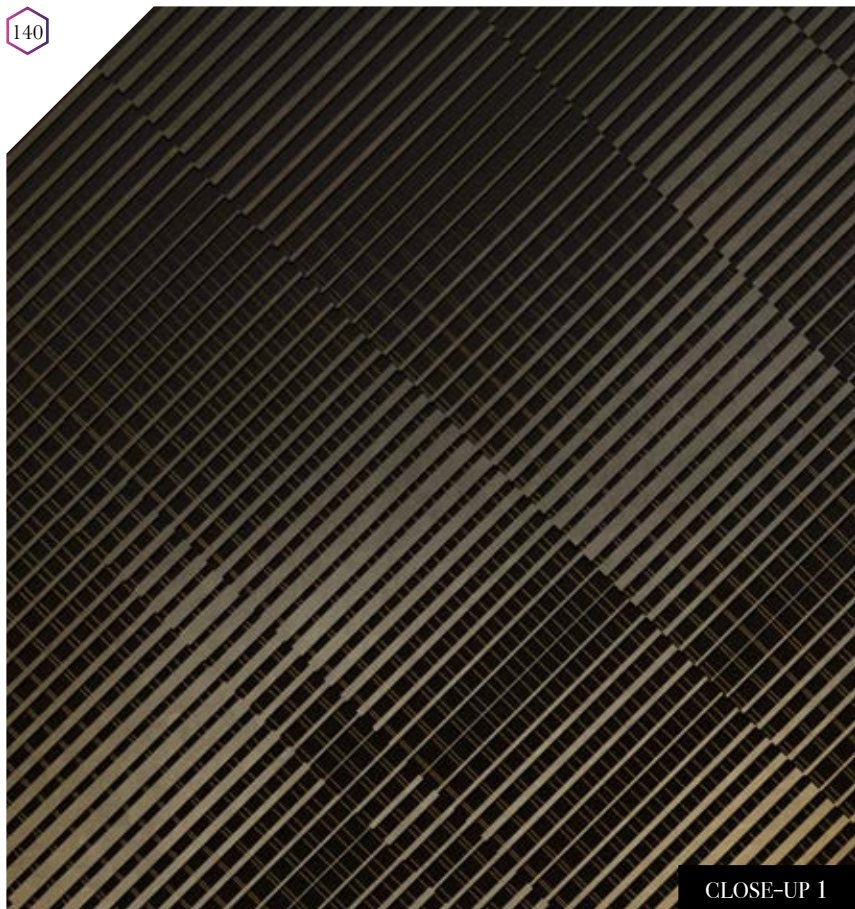

Also available in these versions:

Reference nr: MU11083

Reference nr: MU11084

CLOSE-UP 1

Standard specifications:

Size: 500 cm x 270 cm
 All murals are printed by default with 50 cm panel widths, but can also be ordered using 100 cm wide panels if desired.
 (depending on material chosen below)