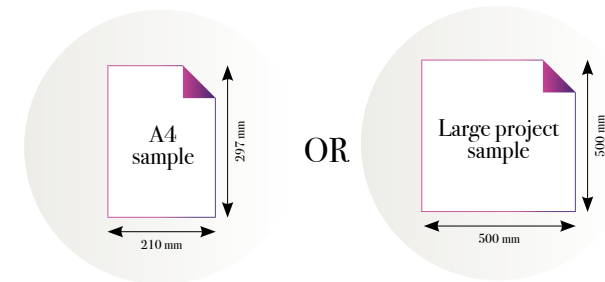

Standard specifications:

Size: 500 cm x 270 cm
All murals are printed by default with 50 cm panel widths, but can also be ordered using 100 cm wide panels if desired.
(depending on material chosen below)

Print with your own sizes

This mural can be custom made to fit the dimensions of your wall

Can be printed with these materials:

- Non-woven matt (50 cm panel) ☒
- Textured Vinyl (50 and 100 cm panels) ☒
- Textile fabric (50 and 100 cm panels) ☒
- Metallic Gold (50 cm panel) ☐
- Metallic Copper (50 cm panel) ☐
- Metallic Silver (50 cm panel) ☒

Woodstock

Reference nr: MU11079

50 CM PANEL 1	100 CM PANEL 2	150 CM PANEL 3	200 CM PANEL 4	250 CM PANEL 5	300 CM PANEL 6	350 CM PANEL 7	400 CM PANEL 8	450 CM PANEL 9	500 CM PANEL 10
100 CM PANEL 1		200 CM PANEL 2		300 CM PANEL 3		400 CM PANEL 4		500 CM PANEL 5	

Request a sample

Request a wallpaper sample for a more accurate representation of colors, textures and image quality. It is also advisable if you want to see the wallpaper on a metallic material, as textures can seem different on these materials.

Also available in these versions: