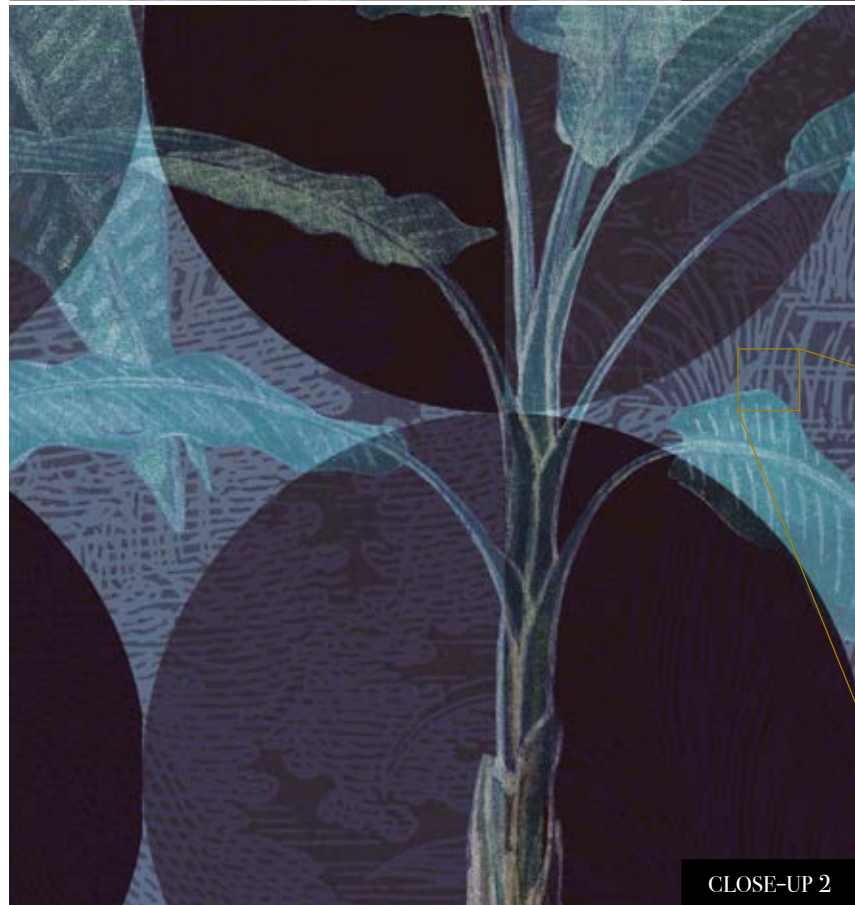

CLOSE-UP 1

CLOSE-UP 2