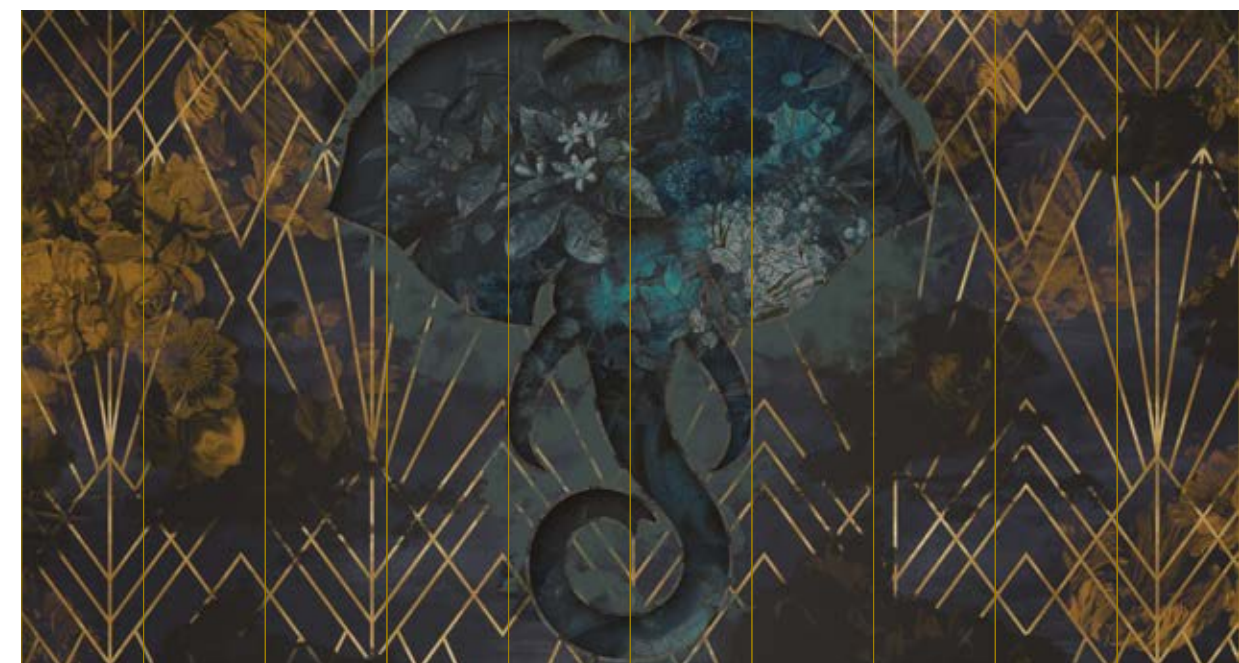

CLOSE-UP 2

SCALE 1:1

African Gold

Reference nr: MU11043

270 cm height

50 CM PANEL 1	100 CM PANEL 2	150 CM PANEL 3	200 CM PANEL 4	250 CM PANEL 5	300 CM PANEL 6	350 CM PANEL 7	400 CM PANEL 8	450 CM PANEL 9	500 CM PANEL 10
100 CM PANEL 1		200 CM PANEL 2		300 CM PANEL 3		400 CM PANEL 4		500 CM PANEL 5	