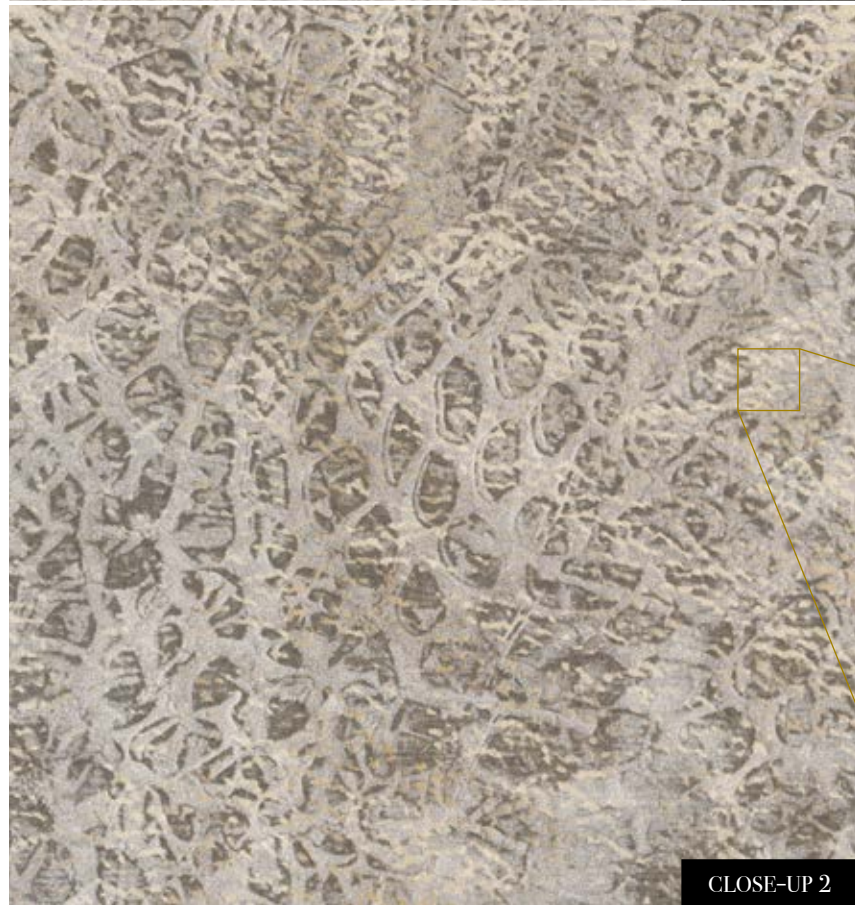

Can be printed with these materials:

- Non-woven matt (50 cm panel) ☒
- Textured Vinyl (50 and 100 cm panels) ☒
- Textile fabric (50 and 100 cm panels) ☒
- Metallic Gold (50 cm panel) ☐
- Metallic Copper (50 cm panel) ☐
- Metallic Silver (50 cm panel) ☒

CLOSE-UP 1

CLOSE-UP 2