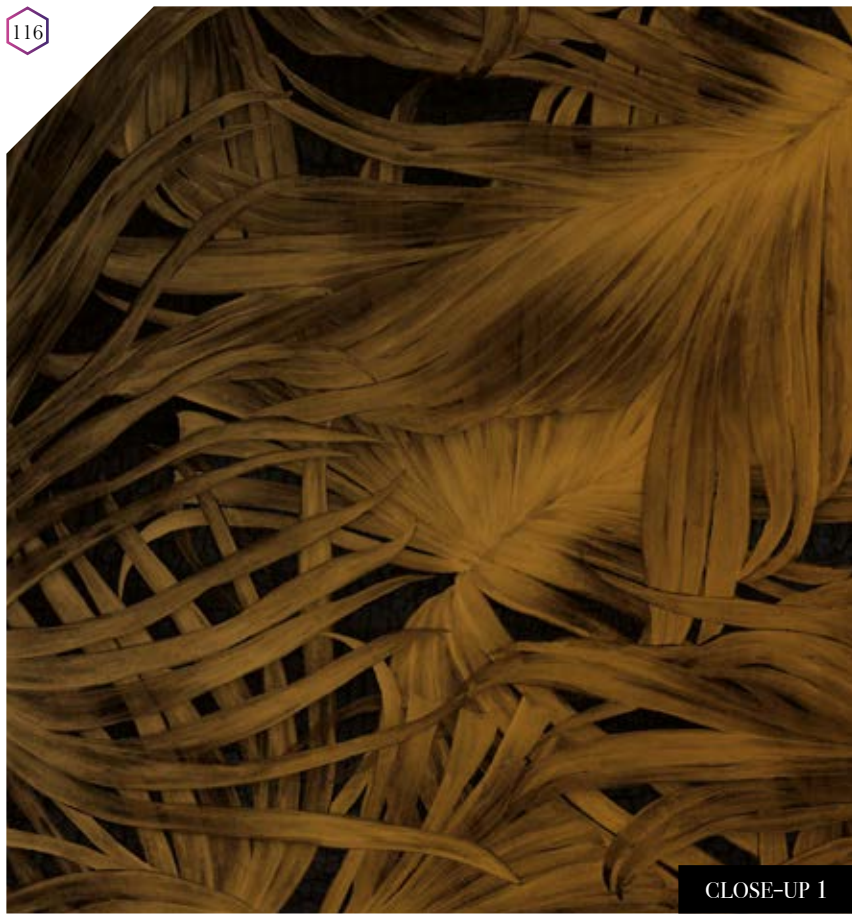

Also available in these versions:

Reference nr: MU11065

Reference nr: MU11066

PASSION
Leaf

EDITION 1 | VOILET COLLECTION

CLOSE-UP 1

Standard specifications:

Size: 500 cm x 270 cm
 All murals are printed by default with 50 cm panel widths, but can also be ordered using 100 cm wide panels if desired.
 (depending on material chosen below)