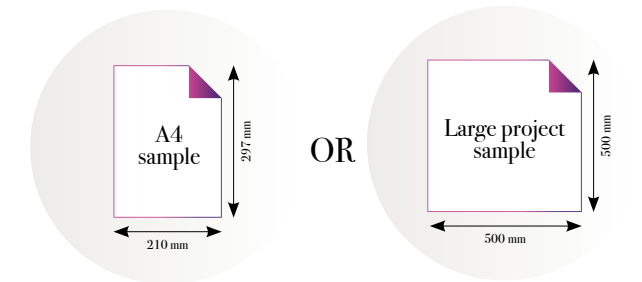

TROPICANA
Spheres

CLOSE-UP 1

Standard specifications:

Size: 500 cm x 270 cm
 All murals are printed by default with 50 cm panel widths, but can also be ordered using 100 cm wide panels if desired.
 (depending on material chosen below)

Also available in these versions:

Reference nr: MU11008

Reference nr: MU11009

“LOOK *deep* INTO NATURE AND THEN YOU
WILL UNDERSTAND EVERYTHING
BETTER.”

Standard specifications:

Size: 500 cm x 270 cm
 All murals are printed by default with 50 cm panel widths, but can also be ordered using 100 cm wide panels if desired.
 (depending on material chosen below)

Yanya

Reference nr: MU11010

50 CM PANEL 1	100 CM PANEL 2	150 CM PANEL 3	200 CM PANEL 4	250 CM PANEL 5	300 CM PANEL 6	350 CM PANEL 7	400 CM PANEL 8	450 CM PANEL 9	500 CM PANEL 10
100 CM PANEL 1		200 CM PANEL 2		300 CM PANEL 3		400 CM PANEL 4		500 CM PANEL 5	

Also available in these versions:

Reference nr: MU11011

Reference nr: MU11012

CLOSE-UP 1

Standard specifications:

Size: 500 cm x 270 cm
 All murals are printed by default with 50 cm panel widths, but can also be ordered using 100 cm wide panels if desired.
 (depending on material chosen below)