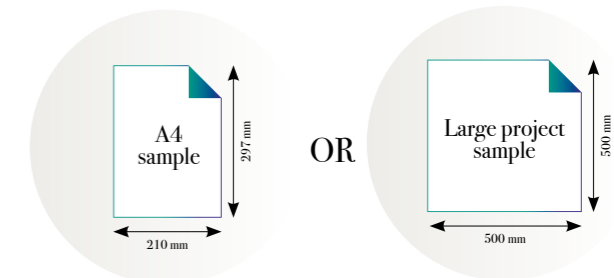

Muance portal

Login to our B2B webshop (portal.muance.eu) to order standard or custom sized murals
Don't have a login? Request access by filling out the form via portal.muance.eu/register.
(Only available for businesses)

Standard specifications:

Size: 500 cm x 270 cm
All murals are printed by default with 50 cm panel widths, but can also be ordered using 100 cm wide panels if desired.
(depending on material chosen below)

Print with your own sizes

This mural can be custom made to fit the dimensions of your wall.

Can be printed with these materials:

- Non-woven matt (50 cm panel) ☒
- Textured Vinyl (50 and 100 cm panels) ☒
- Textile (50 and 100 cm panels) ☒
- Metallic Gold (50 cm panel) ☒
- Metallic Copper (50 cm panel) ☐
- Metallic Silver (50 cm panel) ☐

Wall of Madu

Reference nr: MU12010

50 CM PANEL 1	100 CM PANEL 2	150 CM PANEL 3	200 CM PANEL 4	250 CM PANEL 5	300 CM PANEL 6	350 CM PANEL 7	400 CM PANEL 8	450 CM PANEL 9	500 CM PANEL 10
100 CM PANEL 1		200 CM PANEL 2		300 CM PANEL 3		400 CM PANEL 4		500 CM PANEL 5	

Request a sample

Request a wallpaper sample for a more accurate representation of colors, textures and image quality. It is also advisable if you want to see the wallpaper on a metallic material. Samples can also be ordered through our online portal (portal.muance.eu).

Also available in these versions: