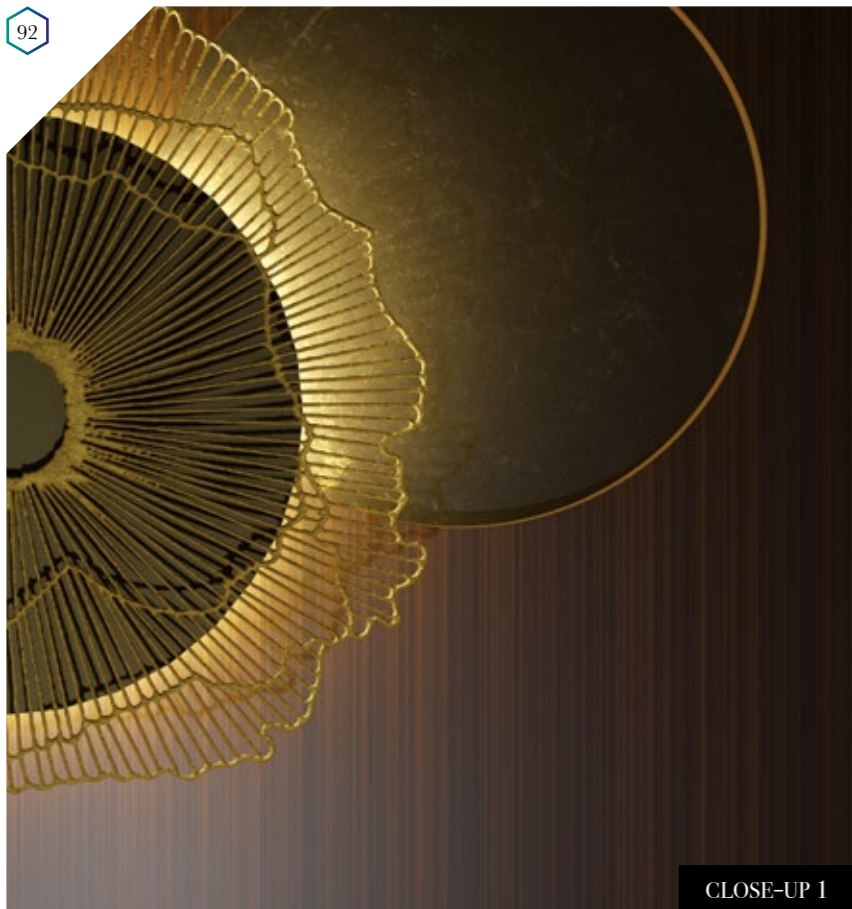

Also available in these versions:

Reference nr: MU12053

Reference nr: MU12054

ATLAS
Obscura

CLOSE-UP 1

Muance portal

Login to our B2B webshop (portal.muance.eu) to order standard or custom sized murals
 Don't have a login? Request access by filling out the form via portal.muance.eu/register.
(Only available for businesses)