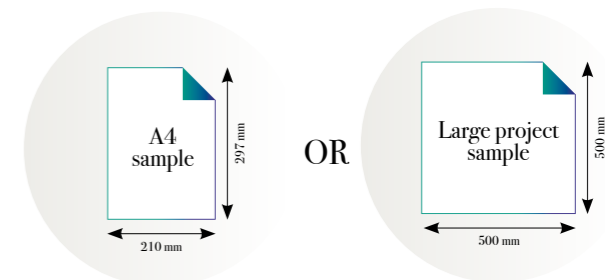

Muance portal

Login to our B2B webshop (portal.muance.eu) to order standard or custom sized murals
Don't have a login? Request access by filling out the form via portal.muance.eu/register.
(Only available for businesses)

Standard specifications:

Size: 500 cm x 270 cm
All murals are printed by default with 50 cm panel widths, but can also be ordered using 100 cm wide panels if desired.
(depending on material chosen below)

Print with your own sizes

This mural can be custom made to fit the dimensions of your wall.

Can be printed with these materials:

- Non-woven matt (50 cm panel) ☒
- Textured Vinyl (50 and 100 cm panels) ☒
- Textile (50 and 100 cm panels) ☒
- Metallic Gold (50 cm panel) ☒
- Metallic Copper (50 cm panel) ☐
- Metallic Silver (50 cm panel) ☐

Story of three

Reference nr: MU12022

50 CM PANEL 1	100 CM PANEL 2	150 CM PANEL 3	200 CM PANEL 4	250 CM PANEL 5	300 CM PANEL 6	350 CM PANEL 7	400 CM PANEL 8	450 CM PANEL 9	500 CM PANEL 10
100 CM PANEL 1		200 CM PANEL 2		300 CM PANEL 3		400 CM PANEL 4		500 CM PANEL 5	

Request a sample

Request a wallpaper sample for a more accurate representation of colors, textures and image quality. It is also advisable if you want to see the wallpaper on a metallic material. Samples can also be ordered through our online portal (portal.muance.eu).

Also available in these versions: