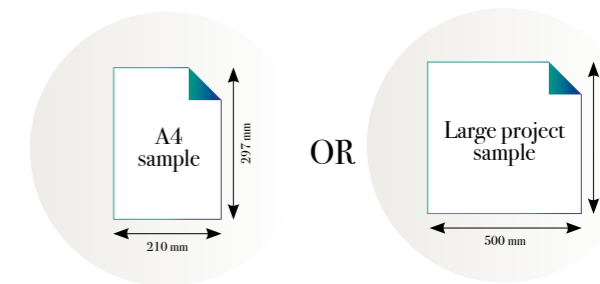

Muance portal

Login to our B2B webshop (portal.muance.eu) to order standard or custom sized murals
Don't have a login? Request access by filling out the form via portal.muance.eu/register.
(Only available for businesses)

Standard specifications:

Size: 500 cm x 270 cm
All murals are printed by default with 50 cm panel widths, but can also be ordered using 100 cm wide panels if desired.
(depending on material chosen below)

Print with your own sizes

This mural can be custom made to fit the dimensions of your wall.

Can be printed with these materials:

- Non-woven matt (50 cm panel) ☒
- Textured Vinyl (50 and 100 cm panels) ☒
- Textile (50 and 100 cm panels) ☒
- Metallic Gold (50 cm panel) ☐
- Metallic Copper (50 cm panel) ☐
- Metallic Silver (50 cm panel) ☐

Honolulu sky

Reference nr: MU12007

50 CM PANEL 1	100 CM PANEL 2	150 CM PANEL 3	200 CM PANEL 4	250 CM PANEL 5	300 CM PANEL 6	350 CM PANEL 7	400 CM PANEL 8	450 CM PANEL 9	500 CM PANEL 10
100 CM PANEL 1		200 CM PANEL 2		300 CM PANEL 3		400 CM PANEL 4		500 CM PANEL 5	

Request a sample

Request a wallpaper sample for a more accurate representation of colors, textures and image quality. It is also advisable if you want to see the wallpaper on a metallic material. Samples can also be ordered through our online portal (portal.muance.eu).

Also available in these versions: