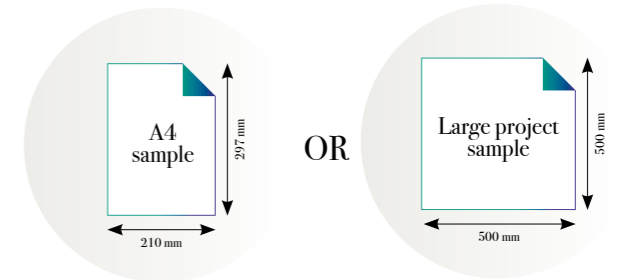

Muance portal

Login to our B2B webshop (portal.muance.eu) to order standard or custom sized murals
Don't have a login? Request access by filling out the form via portal.muance.eu/register.
(Only available for businesses)

Standard specifications:

Size: 500 cm x 270 cm
All murals are printed by default with 50 cm panel widths, but can also be ordered using 100 cm wide panels if desired.
(depending on material chosen below)

Print with your own sizes

This mural can be custom made to fit the dimensions of your wall.

Can be printed with these materials:

- Non-woven matt (50 cm panel) ☒
- Textured Vinyl (50 and 100 cm panels) ☒
- Textile (50 and 100 cm panels) ☒
- Metallic Gold (50 cm panel) ☒
- Metallic Copper (50 cm panel) ☐
- Metallic Silver (50 cm panel) ☐

Ad Astra

Reference nr: MU12013

50 CM PANEL 1	100 CM PANEL 2	150 CM PANEL 3	200 CM PANEL 4	250 CM PANEL 5	300 CM PANEL 6	350 CM PANEL 7	400 CM PANEL 8	450 CM PANEL 9	500 CM PANEL 10
100 CM PANEL 1		200 CM PANEL 2		300 CM PANEL 3		400 CM PANEL 4		500 CM PANEL 5	

Request a sample

Request a wallpaper sample for a more accurate representation of colors, textures and image quality. It is also advisable if you want to see the wallpaper on a metallic material. Samples can also be ordered through our online portal (portal.muance.eu).

Also available in these versions: