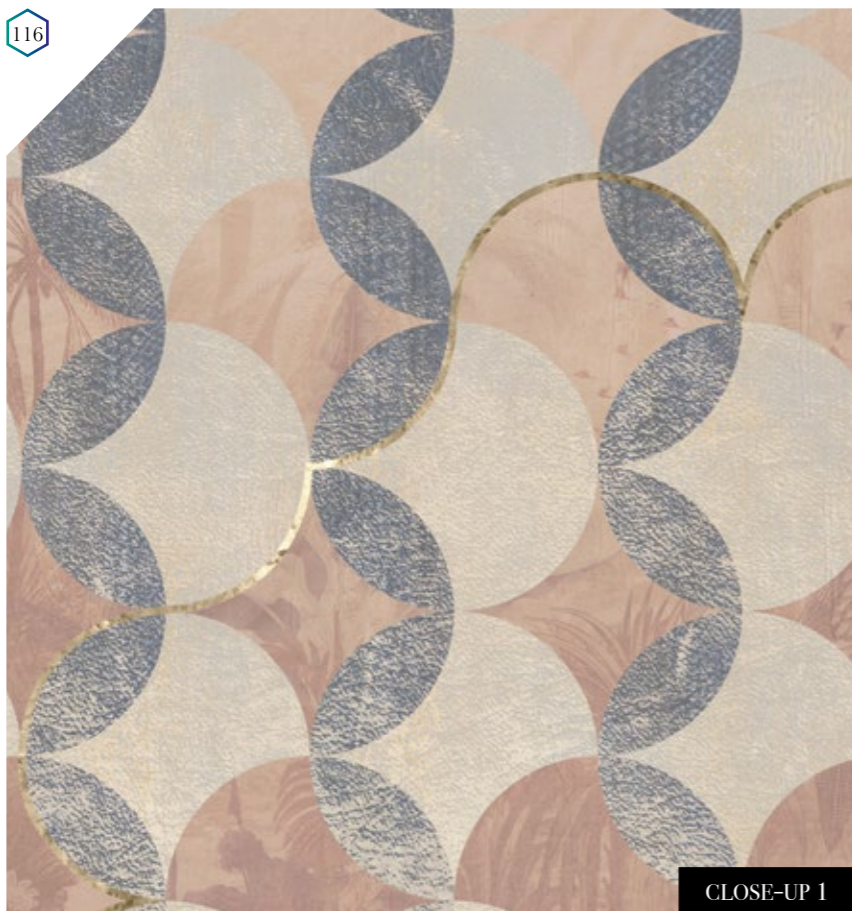

Muance portal

Login to our B2B webshop (portal.muance.eu) to order standard or custom sized murals
Don't have a login? Request access by filling out the form via portal.muance.eu/register.
(Only available for businesses)

Standard specifications:

Size: 500 cm x 270 cm
All murals are printed by default with 50 cm panel widths, but can also be ordered using 100 cm wide panels if desired.
(depending on material chosen below)

Print with your own sizes

This mural can be custom made to fit the dimensions of your wall.

Can be printed with these materials:

- Non-woven matt (50 cm panel) ☒
- Textured Vinyl (50 and 100 cm panels) ☒
- Textile (50 and 100 cm panels) ☒
- Metallic Gold (50 cm panel) ☒
- Metallic Copper (50 cm panel) ☐
- Metallic Silver (50 cm panel) ☐

Tropicana Spheres

Reference nr: MU12070

50 CM PANEL 1	100 CM PANEL 2	150 CM PANEL 3	200 CM PANEL 4	250 CM PANEL 5	300 CM PANEL 6	350 CM PANEL 7	400 CM PANEL 8	450 CM PANEL 9	500 CM PANEL 10
100 CM PANEL 1		200 CM PANEL 2		300 CM PANEL 3		400 CM PANEL 4		500 CM PANEL 5	

Request a sample

Request a wallpaper sample for a more accurate representation of colors, textures and image quality. It is also advisable if you want to see the wallpaper on a metallic material. Samples can also be ordered through our online portal (portal.muance.eu).

Also available in these versions: