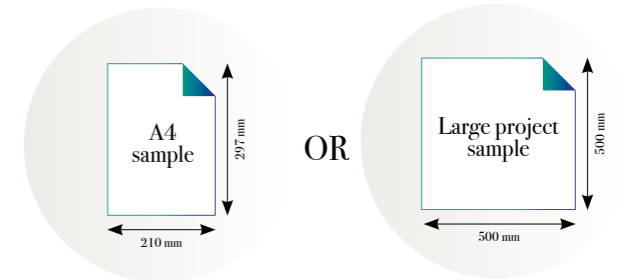

Muance portal

Login to our B2B webshop (portal.muance.eu) to order standard or custom sized murals. Don't have a login? Request access by filling out the form via portal.muance.eu/register. (Only available for businesses)

Standard specifications:

Size: 500 cm x 270 cm
All murals are printed by default with 50 cm panel widths, but can also be ordered using 100 cm wide panels if desired. (depending on material chosen below)

Print with your own sizes

This mural can be custom made to fit the dimensions of your wall.

Can be printed with these materials:

- Non-woven matt (50 cm panel) ☒
- Textured Vinyl (50 and 100 cm panels) ☒
- Textile (50 and 100 cm panels) ☒
- Metallic Gold (50 cm panel) ☒
- Metallic Copper (50 cm panel) ☐
- Metallic Silver (50 cm panel) ☐

Royal awakening

Reference nr: MU12052

50 CM PANEL 1	100 CM PANEL 2	150 CM PANEL 3	200 CM PANEL 4	250 CM PANEL 5	300 CM PANEL 6	350 CM PANEL 7	400 CM PANEL 8	450 CM PANEL 9	500 CM PANEL 10
100 CM PANEL 1		200 CM PANEL 2		300 CM PANEL 3		400 CM PANEL 4		500 CM PANEL 5	

Request a sample

Request a wallpaper sample for a more accurate representation of colors, textures and image quality. It is also advisable if you want to see the wallpaper on a metallic material. Samples can also be ordered through our online portal (portal.muance.eu).

Also available in these versions: