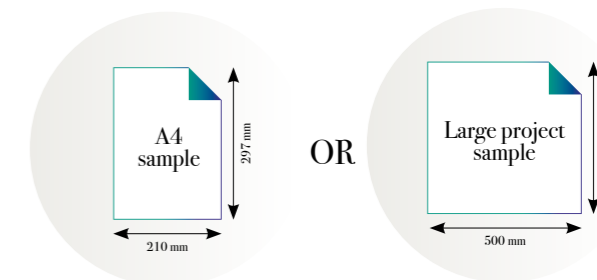

Muance portal

Login to our B2B webshop (portal.muance.eu) to order standard or custom sized murals
Don't have a login? Request access by filling out the form via portal.muance.eu/register.
(Only available for businesses)

Standard specifications:

Size: 500 cm x 270 cm
All murals are printed by default with 50 cm panel widths, but can also be ordered using 100 cm wide panels if desired.
(depending on material chosen below)

Print with your own sizes

This mural can be custom made to fit the dimensions of your wall.

Can be printed with these materials:

- Non-woven matt (50 cm panel) ☒
- Textured Vinyl (50 and 100 cm panels) ☒
- Textile (50 and 100 cm panels) ☒
- Metallic Gold (50 cm panel) ☐
- Metallic Copper (50 cm panel) ☐
- Metallic Silver (50 cm panel) ☐

Henderson

Reference nr: MU12037

50 CM PANEL 1	100 CM PANEL 2	150 CM PANEL 3	200 CM PANEL 4	250 CM PANEL 5	300 CM PANEL 6	350 CM PANEL 7	400 CM PANEL 8	450 CM PANEL 9	500 CM PANEL 10
100 CM PANEL 1		200 CM PANEL 2		300 CM PANEL 3		400 CM PANEL 4		500 CM PANEL 5	

Request a sample

Request a wallpaper sample for a more accurate representation of colors, textures and image quality. It is also advisable if you want to see the wallpaper on a metallic material. Samples can also be ordered through our online portal (portal.muance.eu).

Also available in these versions: