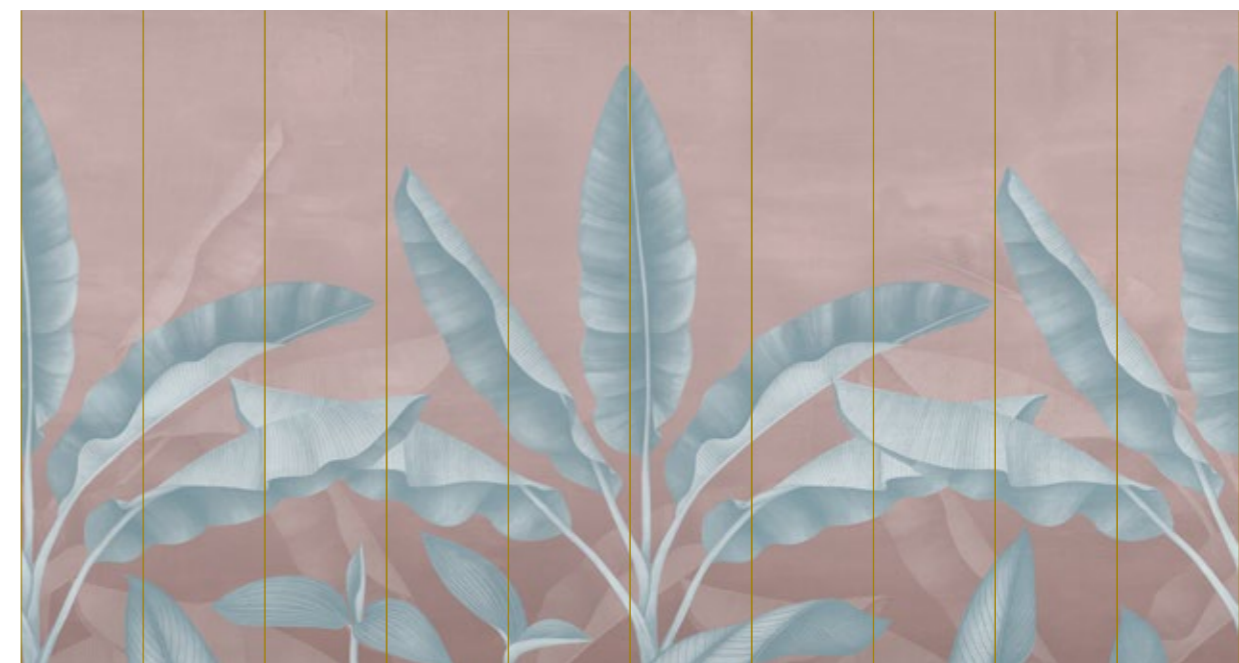

Honolulu sky

Reference nr: MU12007

50 CM PANEL 1	100 CM PANEL 2	150 CM PANEL 3	200 CM PANEL 4	250 CM PANEL 5	300 CM PANEL 6	350 CM PANEL 7	400 CM PANEL 8	450 CM PANEL 9	500 CM PANEL 10
100 CM PANEL 1		200 CM PANEL 2		300 CM PANEL 3		400 CM PANEL 4		500 CM PANEL 5	

Request a sample

Request a wallpaper sample for a more accurate representation of colors, textures and image quality. It is also advisable if you want to see the wallpaper on a metallic material. Samples can also be ordered through our online portal (portal.muance.eu).