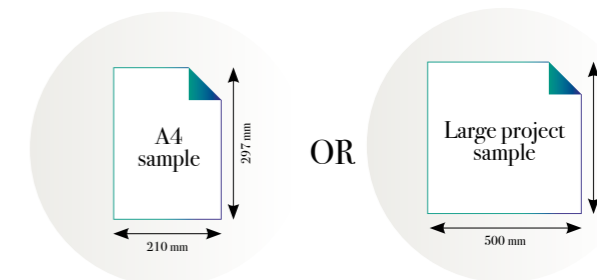

Muance portal

Login to our B2B webshop (portal.muance.eu) to order standard or custom sized murals
Don't have a login? Request access by filling out the form via portal.muance.eu/register.
(Only available for businesses)

Standard specifications:

Size: 500 cm x 270 cm
All murals are printed by default with 50 cm panel widths, but can also be ordered using 100 cm wide panels if desired.
(depending on material chosen below)

Print with your own sizes

This mural can be custom made to fit the dimensions of your wall.

Can be printed with these materials:

- Non-woven matt (50 cm panel) ☒
- Textured Vinyl (50 and 100 cm panels) ☒
- Textile (50 and 100 cm panels) ☒
- Metallic Gold (50 cm panel) ☒
- Metallic Copper (50 cm panel) ☐
- Metallic Silver (50 cm panel) ☐

Kirkwood

Reference nr: MU12019

50 CM PANEL 1	100 CM PANEL 2	150 CM PANEL 3	200 CM PANEL 4	250 CM PANEL 5	300 CM PANEL 6	350 CM PANEL 7	400 CM PANEL 8	450 CM PANEL 9	500 CM PANEL 10
100 CM PANEL 1		200 CM PANEL 2		300 CM PANEL 3		400 CM PANEL 4		500 CM PANEL 5	

Request a sample

Request a wallpaper sample for a more accurate representation of colors, textures and image quality. It is also advisable if you want to see the wallpaper on a metallic material. Samples can also be ordered through our online portal (portal.muance.eu).

Also available in these versions: