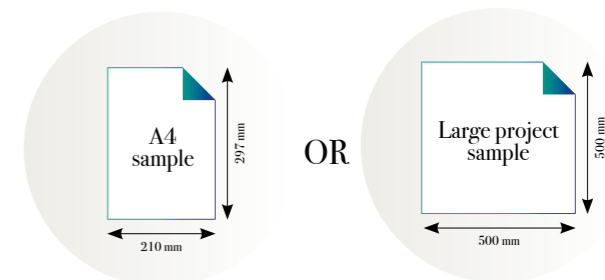

Muance portal

Login to our B2B webshop (portal.muance.eu) to order standard or custom sized murals
Don't have a login? Request access by filling out the form via portal.muance.eu/register.
(Only available for businesses)

Standard specifications:

Size: 500 cm x 270 cm
All murals are printed by default with 50 cm panel widths, but can also be ordered using 100 cm wide panels if desired.
(depending on material chosen below)

Print with your own sizes

This mural can be custom made to fit the dimensions of your wall.

Can be printed with these materials:

- Non-woven matt (50 cm panel) ☒
- Textured Vinyl (50 and 100 cm panels) ☒
- Textile (50 and 100 cm panels) ☒
- Metallic Gold (50 cm panel) ☒
- Metallic Copper (50 cm panel) ☐
- Metallic Silver (50 cm panel) ☐

Tropicana Spheres

Reference nr: MU12070

50 CM PANEL 1	100 CM PANEL 2	150 CM PANEL 3	200 CM PANEL 4	250 CM PANEL 5	300 CM PANEL 6	350 CM PANEL 7	400 CM PANEL 8	450 CM PANEL 9	500 CM PANEL 10
100 CM PANEL 1		200 CM PANEL 2		300 CM PANEL 3		400 CM PANEL 4		500 CM PANEL 5	

Request a sample

Request a wallpaper sample for a more accurate representation of colors, textures and image quality. It is also advisable if you want to see the wallpaper on a metallic material. Samples can also be ordered through our online portal (portal.muance.eu).

Also available in these versions: