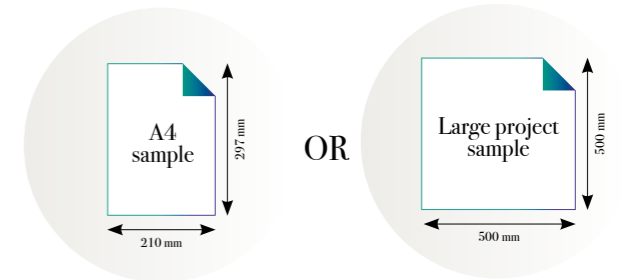

Muance portal

Login to our B2B webshop (portal.muance.eu) to order standard or custom sized murals. Don't have a login? Request access by filling out the form via portal.muance.eu/register. (Only available for businesses)

Standard specifications:

Size: 500 cm x 270 cm
All murals are printed by default with 50 cm panel widths, but can also be ordered using 100 cm wide panels if desired. (depending on material chosen below)

Print with your own sizes

This mural can be custom made to fit the dimensions of your wall.

Can be printed with these materials:

- Non-woven matt (50 cm panel) ☒
- Textured Vinyl (50 and 100 cm panels) ☒
- Textile (50 and 100 cm panels) ☒
- Metallic Gold (50 cm panel) ☐
- Metallic Copper (50 cm panel) ☐
- Metallic Silver (50 cm panel) ☐

Lost world

Reference nr: MU12100

50 CM PANEL 1	100 CM PANEL 2	150 CM PANEL 3	200 CM PANEL 4	250 CM PANEL 5	300 CM PANEL 6	350 CM PANEL 7	400 CM PANEL 8	450 CM PANEL 9	500 CM PANEL 10
100 CM PANEL 1		200 CM PANEL 2		300 CM PANEL 3		400 CM PANEL 4		500 CM PANEL 5	

Request a sample

Request a wallpaper sample for a more accurate representation of colors, textures and image quality. It is also advisable if you want to see the wallpaper on a metallic material. Samples can also be ordered through our online portal (portal.muance.eu).

Also available in these versions: