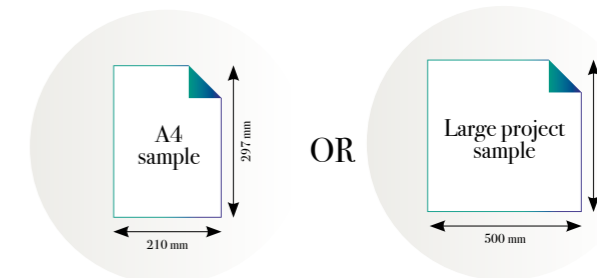

Muance portal

Login to our B2B webshop (portal.muance.eu) to order standard or custom sized murals
Don't have a login? Request access by filling out the form via portal.muance.eu/register.
(Only available for businesses)

Standard specifications:

Size: 500 cm x 270 cm
All murals are printed by default with 50 cm panel widths, but can also be ordered using 100 cm wide panels if desired.
(depending on material chosen below)

Print with your own sizes

This mural can be custom made to fit the dimensions of your wall.

Can be printed with these materials:

- Non-woven matt (50 cm panel) ☒
- Textured Vinyl (50 and 100 cm panels) ☒
- Textile (50 and 100 cm panels) ☒
- Metallic Gold (50 cm panel) ☒
- Metallic Copper (50 cm panel) ☐
- Metallic Silver (50 cm panel) ☐

The Art of knowledge

Reference nr: MU12088

50 CM PANEL 1	100 CM PANEL 2	150 CM PANEL 3	200 CM PANEL 4	250 CM PANEL 5	300 CM PANEL 6	350 CM PANEL 7	400 CM PANEL 8	450 CM PANEL 9	500 CM PANEL 10
100 CM PANEL 1		200 CM PANEL 2		300 CM PANEL 3		400 CM PANEL 4		500 CM PANEL 5	

Request a sample

Request a wallpaper sample for a more accurate representation of colors, textures and image quality. It is also advisable if you want to see the wallpaper on a metallic material. Samples can also be ordered through our online portal (portal.muance.eu).

Also available in these versions:

*Also available on Silver