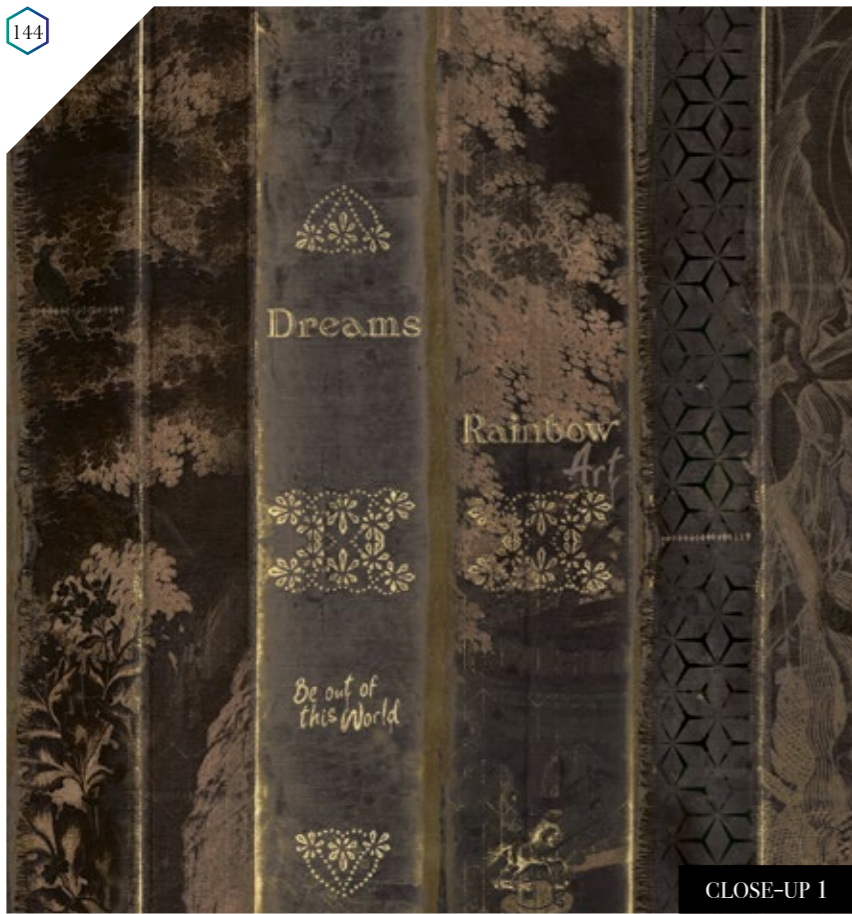

Also available in these versions:

Reference nr: MU12086

Reference nr: MU12087

Design won't save the World,
but it damn sure makes it look
Good

bow Art

Dreams

Dreams

MUANCE