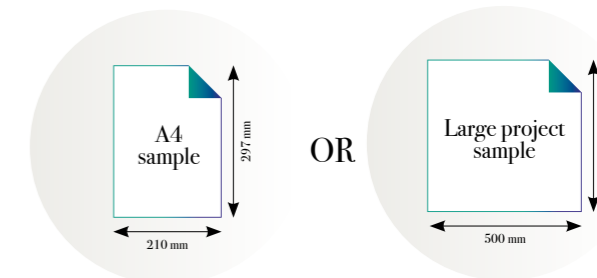

Muance portal

Login to our B2B webshop (portal.muance.eu) to order standard or custom sized murals
Don't have a login? Request access by filling out the form via portal.muance.eu/register.
(Only available for businesses)

Standard specifications:

Size: 500 cm x 270 cm
All murals are printed by default with 50 cm panel widths, but can also be ordered using 100 cm wide panels if desired.
(depending on material chosen below)

Print with your own sizes

This mural can be custom made to fit the dimensions of your wall.

Can be printed with these materials:

- Non-woven matt (50 cm panel) ☒
- Textured Vinyl (50 and 100 cm panels) ☒
- Textile (50 and 100 cm panels) ☒
- Metallic Gold (50 cm panel) ☒
- Metallic Copper (50 cm panel) ☐
- Metallic Silver (50 cm panel) ☐

Kintsugi

Reference nr: MU12040

50 CM PANEL 1	100 CM PANEL 2	150 CM PANEL 3	200 CM PANEL 4	250 CM PANEL 5	300 CM PANEL 6	350 CM PANEL 7	400 CM PANEL 8	450 CM PANEL 9	500 CM PANEL 10
100 CM PANEL 1		200 CM PANEL 2		300 CM PANEL 3		400 CM PANEL 4		500 CM PANEL 5	

Request a sample

Request a wallpaper sample for a more accurate representation of colors, textures and image quality. It is also advisable if you want to see the wallpaper on a metallic material. Samples can also be ordered through our online portal (portal.muance.eu).

Also available in these versions:

*Also available on Silver