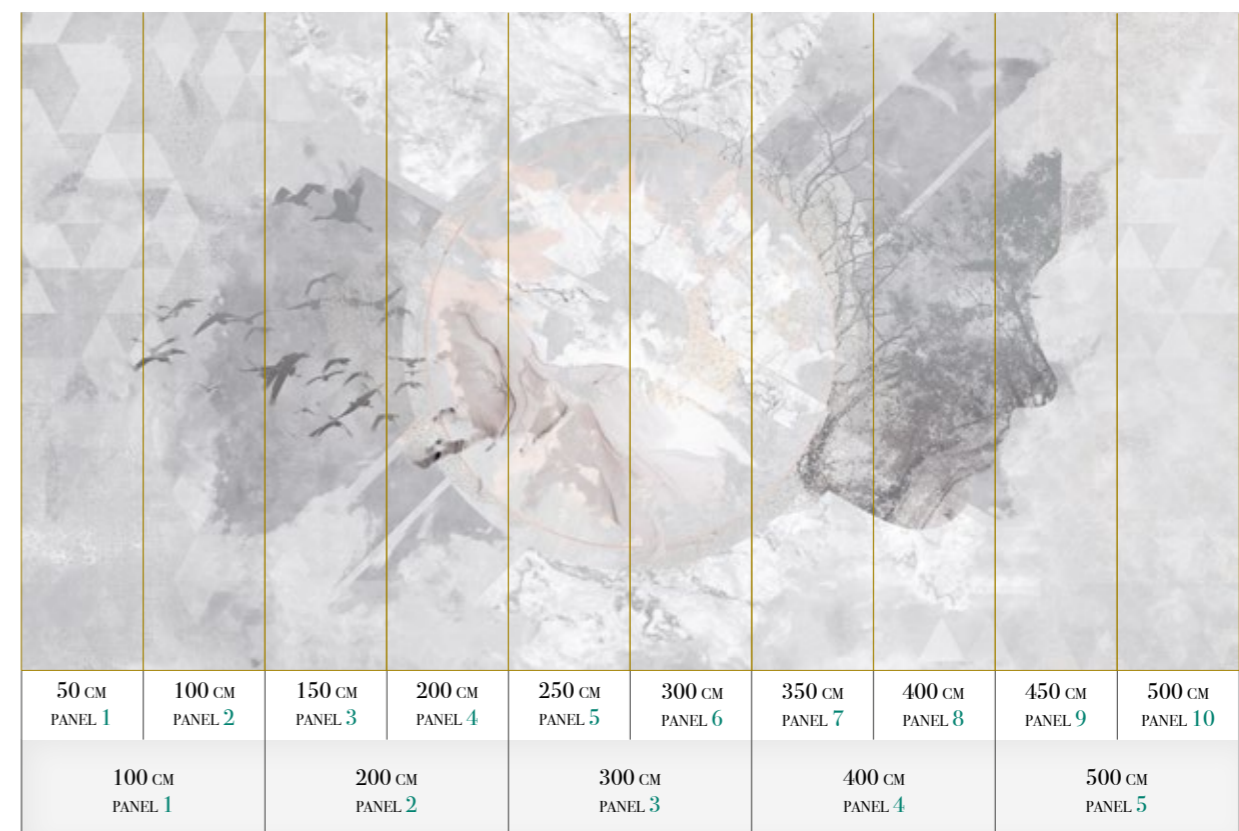

New Divide

Reference nr: MU12001

Request a sample

Request a wallpaper sample for a more accurate representation of colors, textures and image quality. It is also advisable if you want to see the wallpaper on a metallic material. Samples can also be ordered through our online portal (portal.muance.eu).