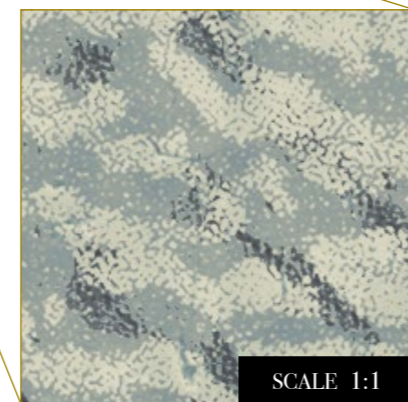

Muance portal

Login to our B2B webshop (portal.muance.eu) to order standard or custom sized murals
Don't have a login? Request access by filling out the form via portal.muance.eu/register.
(Only available for businesses)

Standard specifications:

Size: 500 cm x 270 cm
All murals are printed by default with 50 cm panel widths, but can also be ordered using 100 cm wide panels if desired.
(depending on material chosen below)

Print with your own sizes

This mural can be custom made to fit the dimensions of your wall.

Can be printed with these materials:

- Non-woven matt (50 cm panel) ☒
- Textured Vinyl (50 and 100 cm panels) ☒
- Textile (50 and 100 cm panels) ☒
- Metallic Gold (50 cm panel) ☐
- Metallic Copper (50 cm panel) ☐
- Metallic Silver (50 cm panel) ☒

SCALE 1:1

Abstraction

Reference nr: MU12097

50 CM PANEL 1	100 CM PANEL 2	150 CM PANEL 3	200 CM PANEL 4	250 CM PANEL 5	300 CM PANEL 6	350 CM PANEL 7	400 CM PANEL 8	450 CM PANEL 9	500 CM PANEL 10
100 CM PANEL 1		200 CM PANEL 2		300 CM PANEL 3		400 CM PANEL 4		500 CM PANEL 5	

Request a sample

Request a wallpaper sample for a more accurate representation of colors, textures and image quality. It is also advisable if you want to see the wallpaper on a metallic material. Samples can also be ordered through our online portal (portal.muance.eu).

Also available in these versions: