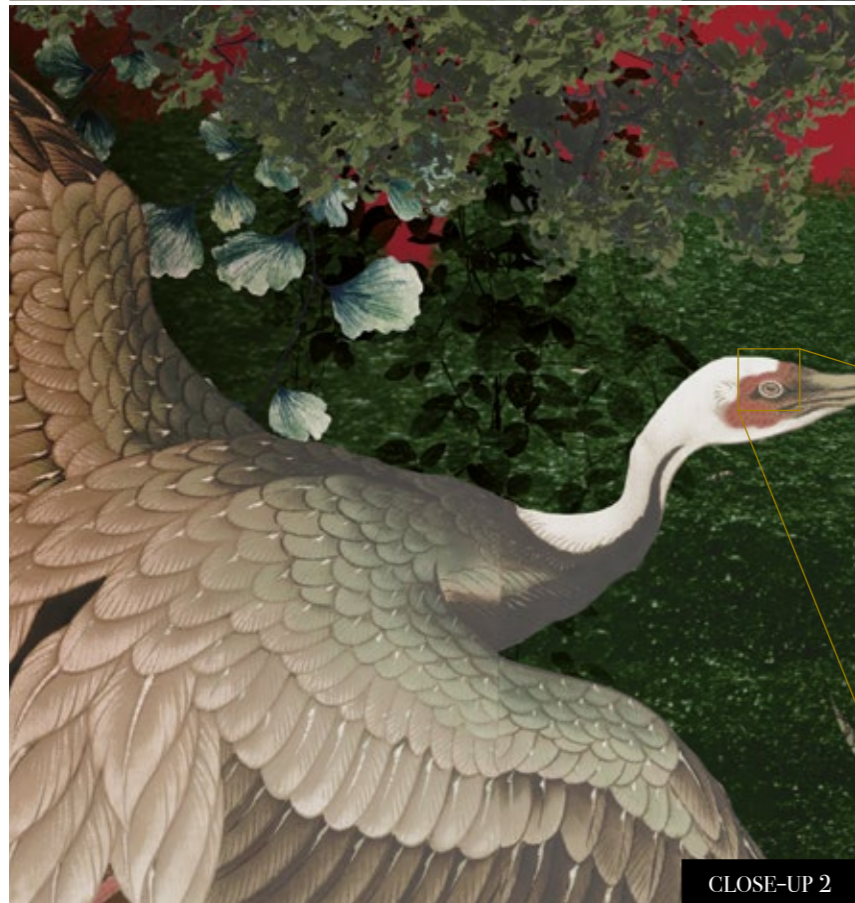

Muance portal

Login to our B2B webshop (portal.muance.eu) to order standard or custom sized murals
Don't have a login? Request access by filling out the form via portal.muance.eu/register.
(Only available for businesses)

Standard specifications:

Size: 500 cm x 270 cm
All murals are printed by default with 50 cm panel widths, but can also be ordered using 100 cm wide panels if desired.
(depending on material chosen below)

Print with your own sizes

This mural can be custom made to fit the dimensions of your wall.

Can be printed with these materials:

- Non-woven matt (50 cm panel) ☒
- Textured Vinyl (50 and 100 cm panels) ☒
- Textile (50 and 100 cm panels) ☒
- Metallic Gold (50 cm panel) ☐
- Metallic Copper (50 cm panel) ☐
- Metallic Silver (50 cm panel) ☐

CLOSE-UP 2

Eden of bliss

Reference nr: MU12028

50 CM PANEL 1	100 CM PANEL 2	150 CM PANEL 3	200 CM PANEL 4	250 CM PANEL 5	300 CM PANEL 6	350 CM PANEL 7	400 CM PANEL 8	450 CM PANEL 9	500 CM PANEL 10
100 CM PANEL 1		200 CM PANEL 2		300 CM PANEL 3		400 CM PANEL 4		500 CM PANEL 5	

Request a sample

Request a wallpaper sample for a more accurate representation of colors, textures and image quality. It is also advisable if you want to see the wallpaper on a metallic material. Samples can also be ordered through our online portal (portal.muance.eu).

Also available in these versions: