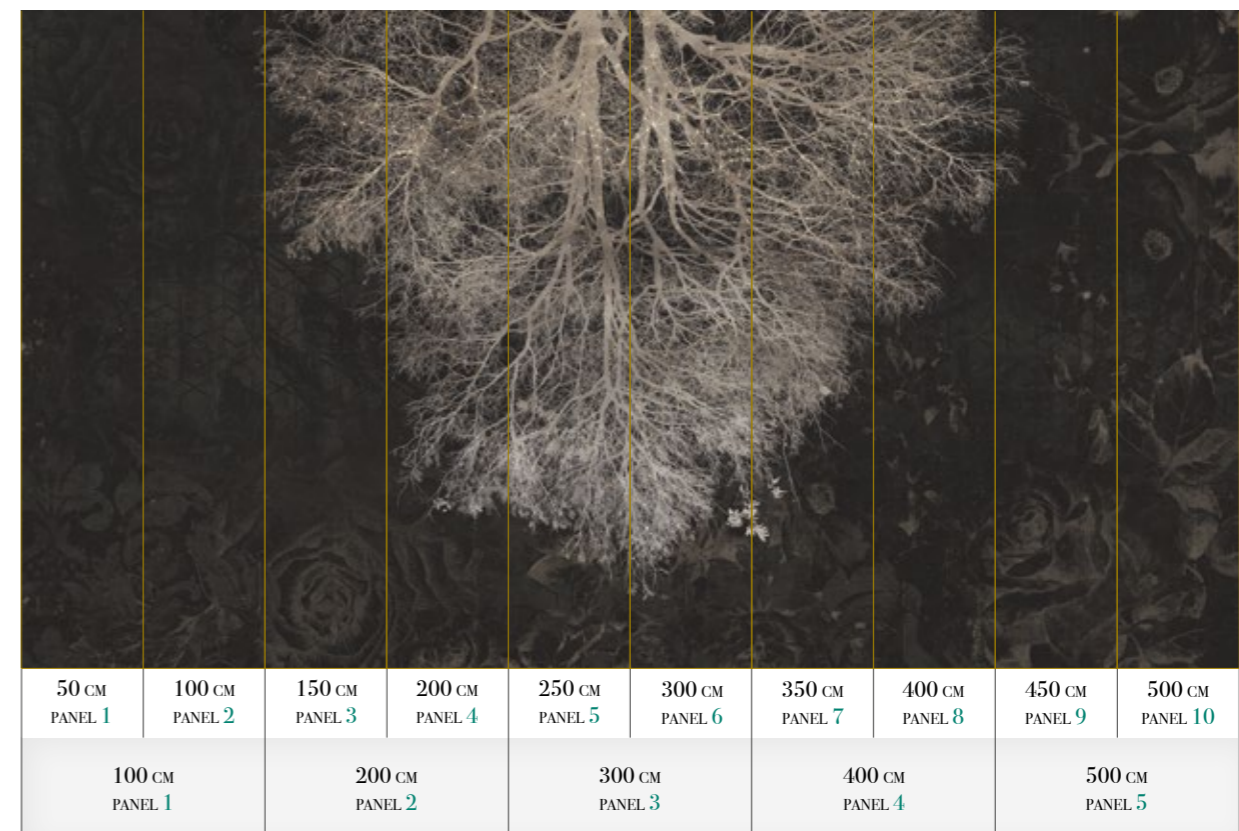

Expansion theory

Reference nr: MU12031

Request a sample

Request a wallpaper sample for a more accurate representation of colors, textures and image quality. It is also advisable if you want to see the wallpaper on a metallic material. Samples can also be ordered through our online portal (portal.muance.eu).