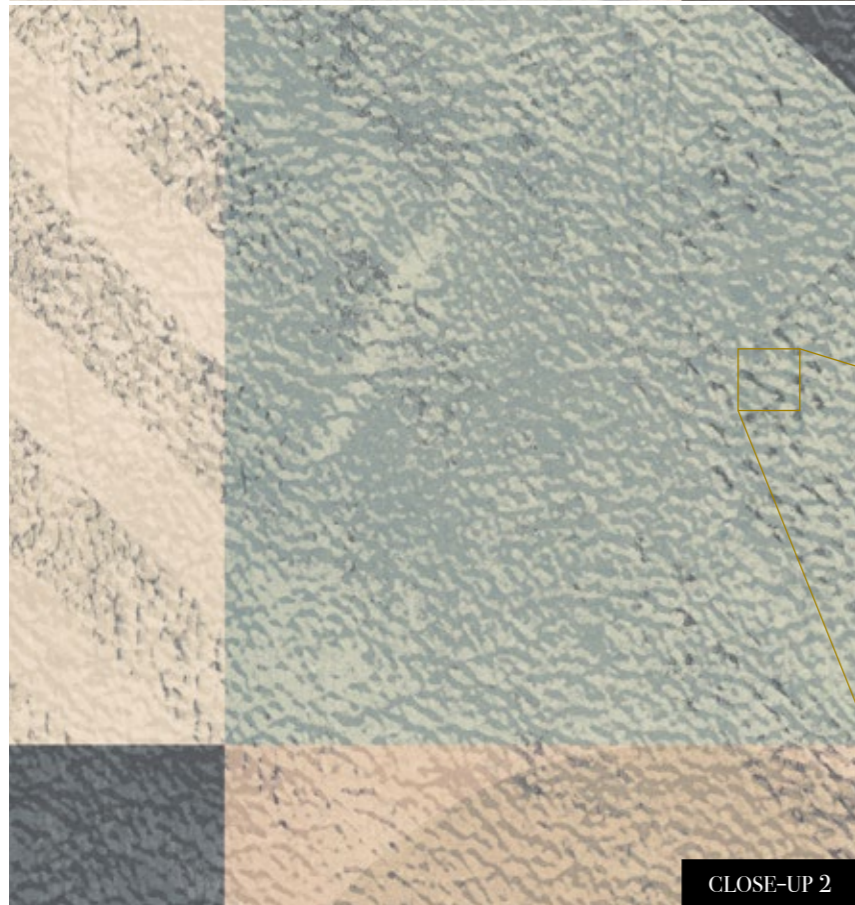

CLOSE-UP 1

CLOSE-UP 2