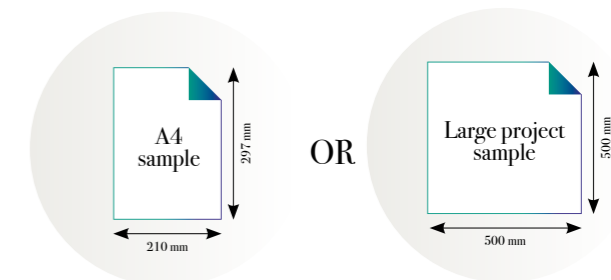

Muance portal

Login to our B2B webshop (portal.muance.eu) to order standard or custom sized murals. Don't have a login? Request access by filling out the form via portal.muance.eu/register. (Only available for businesses)

Standard specifications:

Size: 500 cm x 270 cm
All murals are printed by default with 50 cm panel widths, but can also be ordered using 100 cm wide panels if desired. (depending on material chosen below)

Print with your own sizes

This mural can be custom made to fit the dimensions of your wall.

Can be printed with these materials:

- Non-woven matt (50 cm panel) ☒
- Textured Vinyl (50 and 100 cm panels) ☒
- Textile (50 and 100 cm panels) ☒
- Metallic Gold (50 cm panel) ☐
- Metallic Copper (50 cm panel) ☐
- Metallic Silver (50 cm panel) ☐

Sense of Truth

Reference nr: MU12043

50 CM PANEL 1	100 CM PANEL 2	150 CM PANEL 3	200 CM PANEL 4	250 CM PANEL 5	300 CM PANEL 6	350 CM PANEL 7	400 CM PANEL 8	450 CM PANEL 9	500 CM PANEL 10
100 CM PANEL 1		200 CM PANEL 2		300 CM PANEL 3		400 CM PANEL 4		500 CM PANEL 5	

Request a sample

Request a wallpaper sample for a more accurate representation of colors, textures and image quality. It is also advisable if you want to see the wallpaper on a metallic material. Samples can also be ordered through our online portal (portal.muance.eu).

Also available in these versions: