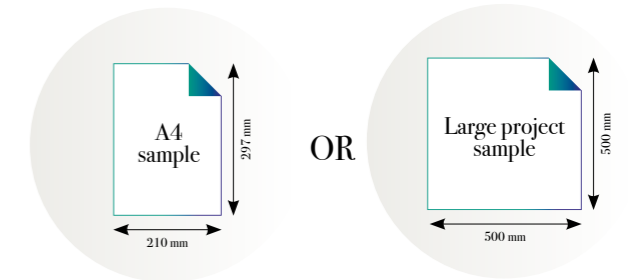

Muance portal

Login to our B2B webshop (portal.muance.eu) to order standard or custom sized murals
Don't have a login? Request access by filling out the form via portal.muance.eu/register.
(Only available for businesses)

Standard specifications:

Size: 500 cm x 270 cm
All murals are printed by default with 50 cm panel widths, but can also be ordered using 100 cm wide panels if desired.
(depending on material chosen below)

Print with your own sizes

This mural can be custom made to fit the dimensions of your wall.

Can be printed with these materials:

- Non-woven matt (50 cm panel) ☒
- Textured Vinyl (50 and 100 cm panels) ☒
- Textile (50 and 100 cm panels) ☒
- Metallic Gold (50 cm panel) ☒
- Metallic Copper (50 cm panel) ☐
- Metallic Silver (50 cm panel) ☒

Dawn of Milford

Reference nr: MU12058

50 CM PANEL 1	100 CM PANEL 2	150 CM PANEL 3	200 CM PANEL 4	250 CM PANEL 5	300 CM PANEL 6	350 CM PANEL 7	400 CM PANEL 8	450 CM PANEL 9	500 CM PANEL 10
100 CM PANEL 1		200 CM PANEL 2		300 CM PANEL 3		400 CM PANEL 4		500 CM PANEL 5	

Request a sample

Request a wallpaper sample for a more accurate representation of colors, textures and image quality. It is also advisable if you want to see the wallpaper on a metallic material. Samples can also be ordered through our online portal (portal.muance.eu).

Also available in these versions: