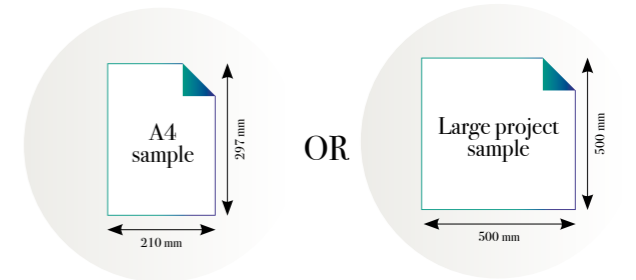

Muance portal

Login to our B2B webshop (portal.muance.eu) to order standard or custom sized murals
Don't have a login? Request access by filling out the form via portal.muance.eu/register.
(Only available for businesses)

Standard specifications:

Size: 500 cm x 270 cm
All murals are printed by default with 50 cm panel widths, but can also be ordered using 100 cm wide panels if desired.
(depending on material chosen below)

Print with your own sizes

This mural can be custom made to fit the dimensions of your wall.

Can be printed with these materials:

- Non-woven matt (50 cm panel) ☒
- Textured Vinyl (50 and 100 cm panels) ☒
- Textile (50 and 100 cm panels) ☒
- Metallic Gold (50 cm panel) ☒
- Metallic Copper (50 cm panel) ☐
- Metallic Silver (50 cm panel) ☐

The Deco brothers

Reference nr: MU12085

50 CM PANEL 1	100 CM PANEL 2	150 CM PANEL 3	200 CM PANEL 4	250 CM PANEL 5	300 CM PANEL 6	350 CM PANEL 7	400 CM PANEL 8	450 CM PANEL 9	500 CM PANEL 10
100 CM PANEL 1		200 CM PANEL 2		300 CM PANEL 3		400 CM PANEL 4		500 CM PANEL 5	

Request a sample

Request a wallpaper sample for a more accurate representation of colors, textures and image quality. It is also advisable if you want to see the wallpaper on a metallic material. Samples can also be ordered through our online portal (portal.muance.eu).

Also available in these versions: