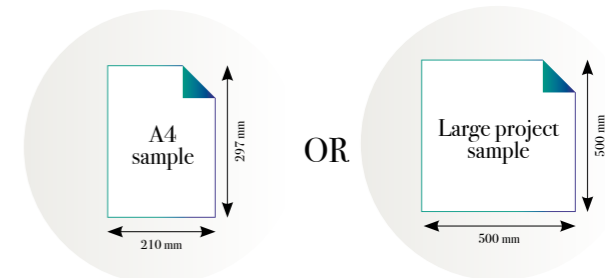

Muance portal

Login to our B2B webshop (portal.muance.eu) to order standard or custom sized murals
Don't have a login? Request access by filling out the form via portal.muance.eu/register.
(Only available for businesses)

Standard specifications:

Size: 500 cm x 270 cm
All murals are printed by default with 50 cm panel widths, but can also be ordered using 100 cm wide panels if desired.
(depending on material chosen below)

Print with your own sizes

This mural can be custom made to fit the dimensions of your wall.

Can be printed with these materials:

- Non-woven matt (50 cm panel) ☒
- Textured Vinyl (50 and 100 cm panels) ☒
- Textile (50 and 100 cm panels) ☒
- Metallic Gold (50 cm panel) ☒
- Metallic Copper (50 cm panel) ☐
- Metallic Silver (50 cm panel) ☐

Shine down

Reference nr: MU12067

50 CM PANEL 1	100 CM PANEL 2	150 CM PANEL 3	200 CM PANEL 4	250 CM PANEL 5	300 CM PANEL 6	350 CM PANEL 7	400 CM PANEL 8	450 CM PANEL 9	500 CM PANEL 10
100 CM PANEL 1		200 CM PANEL 2		300 CM PANEL 3		400 CM PANEL 4		500 CM PANEL 5	

Request a sample

Request a wallpaper sample for a more accurate representation of colors, textures and image quality. It is also advisable if you want to see the wallpaper on a metallic material. Samples can also be ordered through our online portal (portal.muance.eu).

Also available in these versions: