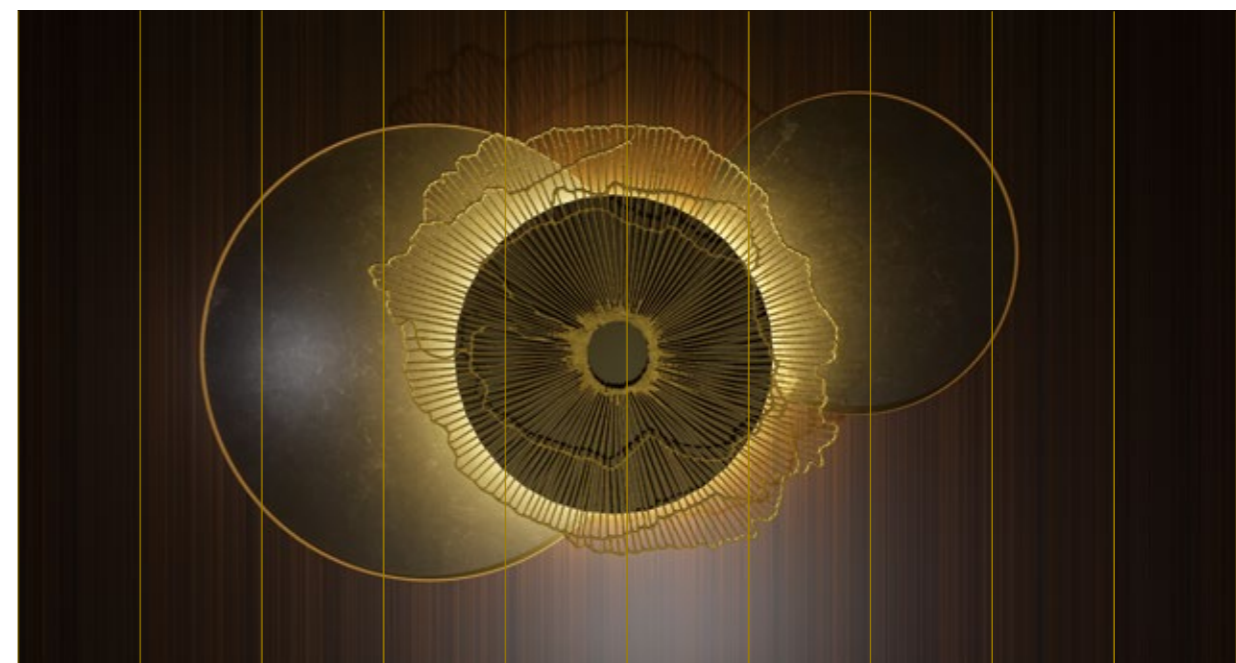

Atlas Obscura

Reference nr: MU12055

270 cm height

50 CM PANEL 1	100 CM PANEL 2	150 CM PANEL 3	200 CM PANEL 4	250 CM PANEL 5	300 CM PANEL 6	350 CM PANEL 7	400 CM PANEL 8	450 CM PANEL 9	500 CM PANEL 10
100 CM PANEL 1		200 CM PANEL 2		300 CM PANEL 3		400 CM PANEL 4		500 CM PANEL 5	

Request a sample

Request a wallpaper sample for a more accurate representation of colors, textures and image quality. It is also advisable if you want to see the wallpaper on a metallic material. Samples can also be ordered through our online portal (portal.muance.eu).