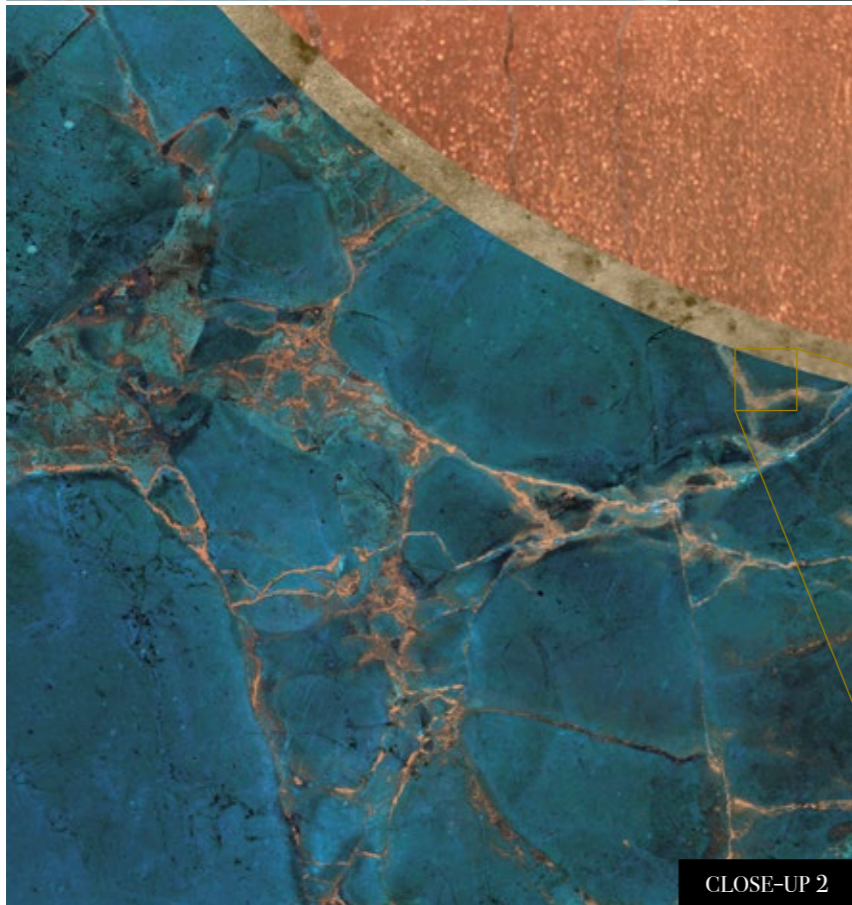

Also available in these versions:

Reference nr: MU12071

Reference nr: MU12072

“LIFE IS A CIRCLE, WIDENING UNTIL IT JOINS,
THE CIRCLE MOTIONS OF THE *Infinite*”

MUANCE

CLOSE-UP 1

CLOSE-UP 2

SCALE 1:1