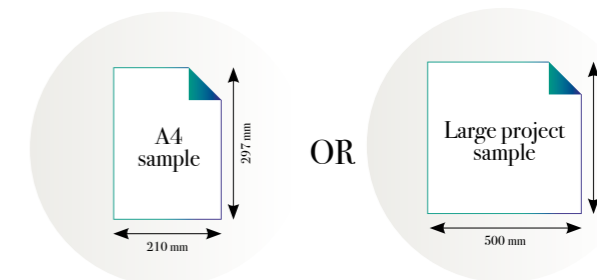

Muance portal

Login to our B2B webshop (portal.muance.eu) to order standard or custom sized murals
Don't have a login? Request access by filling out the form via portal.muance.eu/register.
(Only available for businesses)

Standard specifications:

Size: 500 cm x 270 cm
All murals are printed by default with 50 cm panel widths, but can also be ordered using 100 cm wide panels if desired.
(depending on material chosen below)

Print with your own sizes

This mural can be custom made to fit the dimensions of your wall.

Can be printed with these materials:

- Non-woven matt (50 cm panel) ☒
- Textured Vinyl (50 and 100 cm panels) ☒
- Textile (50 and 100 cm panels) ☒
- Metallic Gold (50 cm panel) ☒
- Metallic Copper (50 cm panel) ☐
- Metallic Silver (50 cm panel) ☐

Pointing things out

Reference nr: [MU12079](#)

50 CM PANEL 1	100 CM PANEL 2	150 CM PANEL 3	200 CM PANEL 4	250 CM PANEL 5	300 CM PANEL 6	350 CM PANEL 7	400 CM PANEL 8	450 CM PANEL 9	500 CM PANEL 10
100 CM PANEL 1		200 CM PANEL 2		300 CM PANEL 3		400 CM PANEL 4		500 CM PANEL 5	

Request a sample

Request a wallpaper sample for a more accurate representation of colors, textures and image quality. It is also advisable if you want to see the wallpaper on a metallic material. Samples can also be ordered through our online portal (portal.muance.eu).

Also available in these versions: