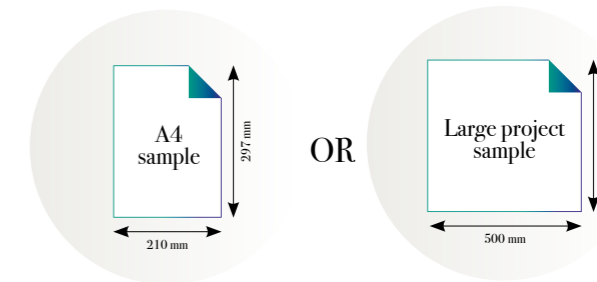

Muance portal

Login to our B2B webshop (portal.muance.eu) to order standard or custom sized murals
Don't have a login? Request access by filling out the form via portal.muance.eu/register.
(Only available for businesses)

Standard specifications:

Size: 500 cm x 270 cm
All murals are printed by default with 50 cm panel widths, but can also be ordered using 100 cm wide panels if desired.
(depending on material chosen below)

Print with your own sizes

This mural can be custom made to fit the dimensions of your wall.

Can be printed with these materials:

- Non-woven matt (50 cm panel) ☒
- Textured Vinyl (50 and 100 cm panels) ☒
- Textile (50 and 100 cm panels) ☒
- Metallic Gold (50 cm panel) ☐
- Metallic Copper (50 cm panel) ☐
- Metallic Silver (50 cm panel) ☐

Dining with Mona

Reference nr: MU12061

50 CM PANEL 1	100 CM PANEL 2	150 CM PANEL 3	200 CM PANEL 4	250 CM PANEL 5	300 CM PANEL 6	350 CM PANEL 7	400 CM PANEL 8	450 CM PANEL 9	500 CM PANEL 10
100 CM PANEL 1		200 CM PANEL 2		300 CM PANEL 3		400 CM PANEL 4		500 CM PANEL 5	

Request a sample

Request a wallpaper sample for a more accurate representation of colors, textures and image quality. It is also advisable if you want to see the wallpaper on a metallic material. Samples can also be ordered through our online portal (portal.muance.eu).

Also available in these versions: