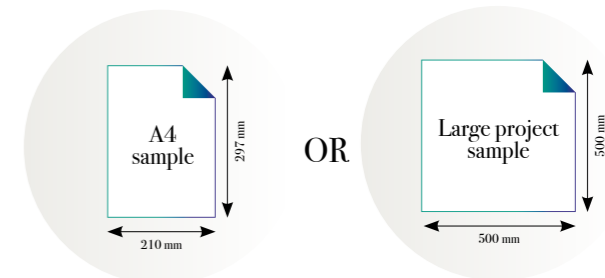

Muance portal

Login to our B2B webshop (portal.muance.eu) to order standard or custom sized murals. Don't have a login? Request access by filling out the form via portal.muance.eu/register. (Only available for businesses)

Standard specifications:

Size: 500 cm x 270 cm
All murals are printed by default with 50 cm panel widths, but can also be ordered using 100 cm wide panels if desired. (depending on material chosen below)

Print with your own sizes

This mural can be custom made to fit the dimensions of your wall.

Can be printed with these materials:

- Non-woven matt (50 cm panel) ☒
- Textured Vinyl (50 and 100 cm panels) ☒
- Textile (50 and 100 cm panels) ☒
- Metallic Gold (50 cm panel) ☐
- Metallic Copper (50 cm panel) ☐
- Metallic Silver (50 cm panel) ☒

Together one

Reference nr: MU12091

50 CM PANEL 1	100 CM PANEL 2	150 CM PANEL 3	200 CM PANEL 4	250 CM PANEL 5	300 CM PANEL 6	350 CM PANEL 7	400 CM PANEL 8	450 CM PANEL 9	500 CM PANEL 10
100 CM PANEL 1		200 CM PANEL 2		300 CM PANEL 3		400 CM PANEL 4		500 CM PANEL 5	

Request a sample

Request a wallpaper sample for a more accurate representation of colors, textures and image quality. It is also advisable if you want to see the wallpaper on a metallic material. Samples can also be ordered through our online portal (portal.muance.eu).

Also available in these versions: