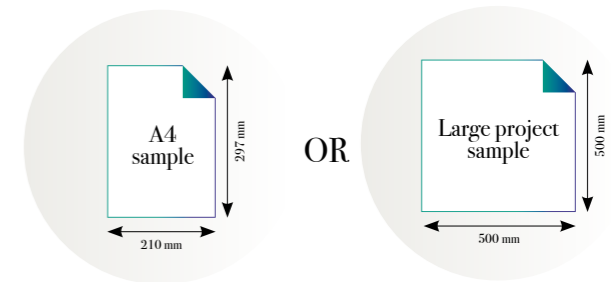

Muance portal

Login to our B2B webshop (portal.muance.eu) to order standard or custom sized murals
Don't have a login? Request access by filling out the form via portal.muance.eu/register.
(Only available for businesses)

Standard specifications:

Size: 500 cm x 270 cm
All murals are printed by default with 50 cm panel widths, but can also be ordered using 100 cm wide panels if desired.
(depending on material chosen below)

Print with your own sizes

This mural can be custom made to fit the dimensions of your wall.

Can be printed with these materials:

- Non-woven matt (50 cm panel) ☒
- Textured Vinyl (50 and 100 cm panels) ☒
- Textile (50 and 100 cm panels) ☒
- Metallic Gold (50 cm panel) ☐
- Metallic Copper (50 cm panel) ☐
- Metallic Silver (50 cm panel) ☒

Abstraction

Reference nr: MU12097

50 CM PANEL 1	100 CM PANEL 2	150 CM PANEL 3	200 CM PANEL 4	250 CM PANEL 5	300 CM PANEL 6	350 CM PANEL 7	400 CM PANEL 8	450 CM PANEL 9	500 CM PANEL 10
100 CM PANEL 1		200 CM PANEL 2		300 CM PANEL 3		400 CM PANEL 4		500 CM PANEL 5	

Request a sample

Request a wallpaper sample for a more accurate representation of colors, textures and image quality. It is also advisable if you want to see the wallpaper on a metallic material. Samples can also be ordered through our online portal (portal.muance.eu).

Also available in these versions: