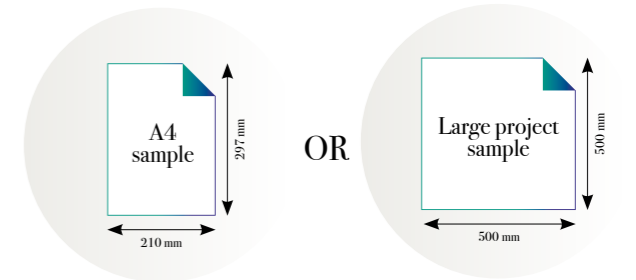

Muance portal

Login to our B2B webshop (portal.muance.eu) to order standard or custom sized murals
Don't have a login? Request access by filling out the form via portal.muance.eu/register.
(Only available for businesses)

Standard specifications:

Size: 500 cm x 270 cm
All murals are printed by default with 50 cm panel widths, but can also be ordered using 100 cm wide panels if desired.
(depending on material chosen below)

Print with your own sizes

This mural can be custom made to fit the dimensions of your wall.

Can be printed with these materials:

- Non-woven matt (50 cm panel) ☒
- Textured Vinyl (50 and 100 cm panels) ☒
- Textile (50 and 100 cm panels) ☒
- Metallic Gold (50 cm panel) ☒
- Metallic Copper (50 cm panel) ☐
- Metallic Silver (50 cm panel) ☐

Nalini

Reference nr: MU12004

50 CM PANEL 1	100 CM PANEL 2	150 CM PANEL 3	200 CM PANEL 4	250 CM PANEL 5	300 CM PANEL 6	350 CM PANEL 7	400 CM PANEL 8	450 CM PANEL 9	500 CM PANEL 10
100 CM PANEL 1		200 CM PANEL 2		300 CM PANEL 3		400 CM PANEL 4		500 CM PANEL 5	

Request a sample

Request a wallpaper sample for a more accurate representation of colors, textures and image quality. It is also advisable if you want to see the wallpaper on a metallic material. Samples can also be ordered through our online portal (portal.muance.eu).

Also available in these versions: