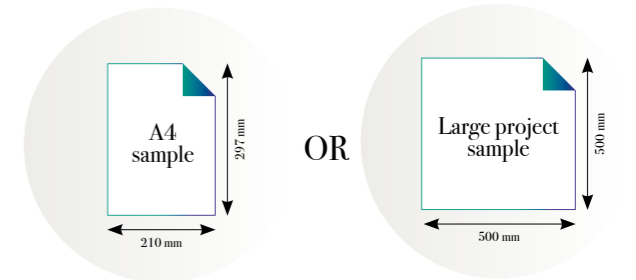

Muance portal

Login to our B2B webshop (portal.muance.eu) to order standard or custom sized murals
Don't have a login? Request access by filling out the form via portal.muance.eu/register.
(Only available for businesses)

Standard specifications:

Size: 500 cm x 270 cm
All murals are printed by default with 50 cm panel widths, but can also be ordered using 100 cm wide panels if desired.
(depending on material chosen below)

Print with your own sizes

This mural can be custom made to fit the dimensions of your wall.

Can be printed with these materials:

- Non-woven matt (50 cm panel) ☒
- Textured Vinyl (50 and 100 cm panels) ☒
- Textile (50 and 100 cm panels) ☒
- Metallic Gold (50 cm panel) ☐
- Metallic Copper (50 cm panel) ☐
- Metallic Silver (50 cm panel) ☒

Growing Terrazzo

Reference nr: [MU12016](#)

50 CM PANEL 1	100 CM PANEL 2	150 CM PANEL 3	200 CM PANEL 4	250 CM PANEL 5	300 CM PANEL 6	350 CM PANEL 7	400 CM PANEL 8	450 CM PANEL 9	500 CM PANEL 10
100 CM PANEL 1		200 CM PANEL 2		300 CM PANEL 3		400 CM PANEL 4		500 CM PANEL 5	

Request a sample

Request a wallpaper sample for a more accurate representation of colors, textures and image quality. It is also advisable if you want to see the wallpaper on a metallic material. Samples can also be ordered through our online portal (portal.muance.eu).

Also available in these versions: