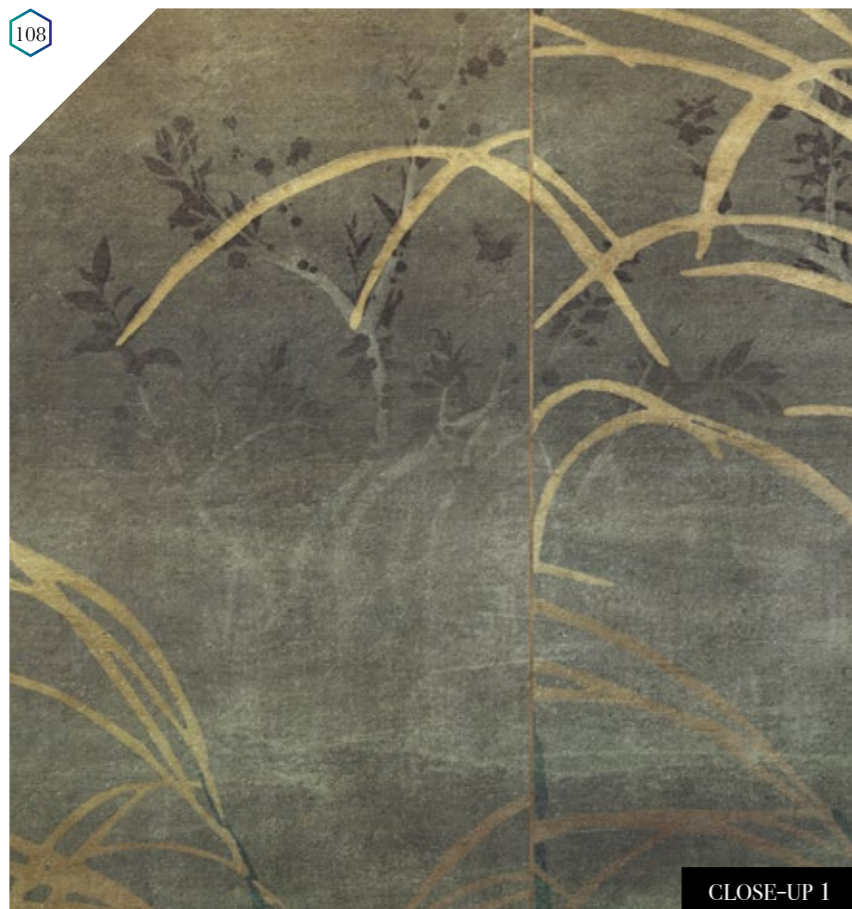

Muance portal

Login to our B2B webshop (portal.muance.eu) to order standard or custom sized murals
Don't have a login? Request access by filling out the form via portal.muance.eu/register.
(Only available for businesses)

Standard specifications:

Size: 500 cm x 270 cm
All murals are printed by default with 50 cm panel widths, but can also be ordered using 100 cm wide panels if desired.
(depending on material chosen below)

Print with your own sizes

This mural can be custom made to fit the dimensions of your wall.

Can be printed with these materials:

- Non-woven matt (50 cm panel) ☒
- Textured Vinyl (50 and 100 cm panels) ☒
- Textile (50 and 100 cm panels) ☒
- Metallic Gold (50 cm panel) ☒
- Metallic Copper (50 cm panel) ☐
- Metallic Silver (50 cm panel) ☐