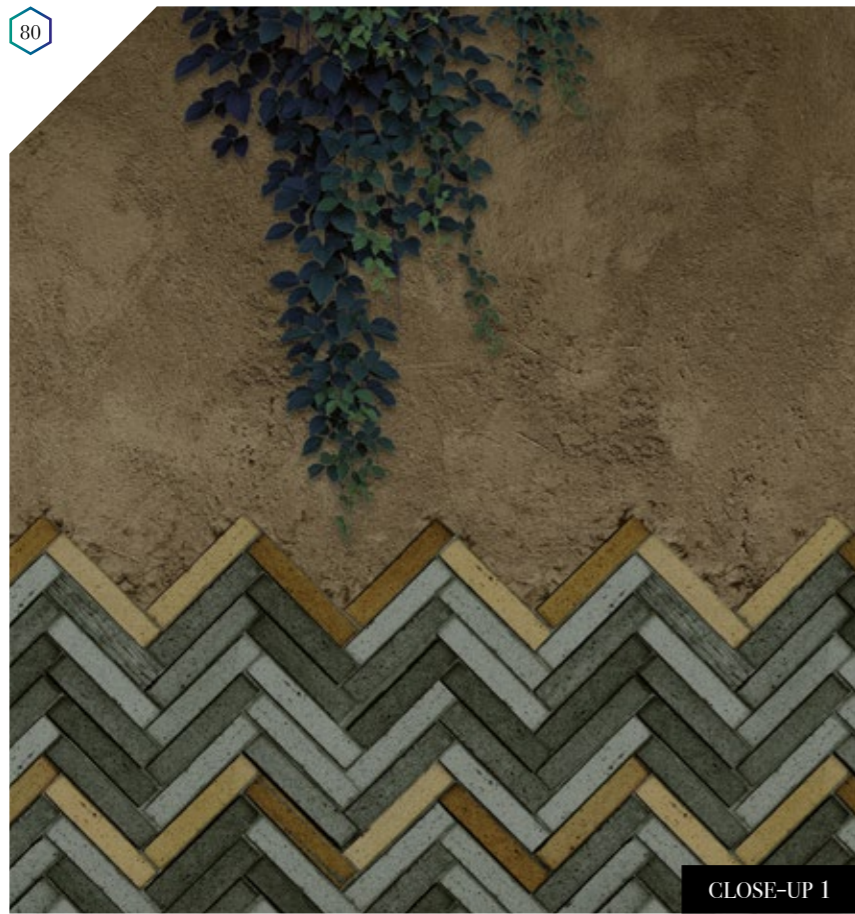

Also available in these versions:

Reference nr: MU12044

Reference nr: MU12045

Halfway

FISHBONE
Bricks

“THERE IS BEAUTY IN A STRONG *Personality*”

CLOSE-UP 1

Muance portal