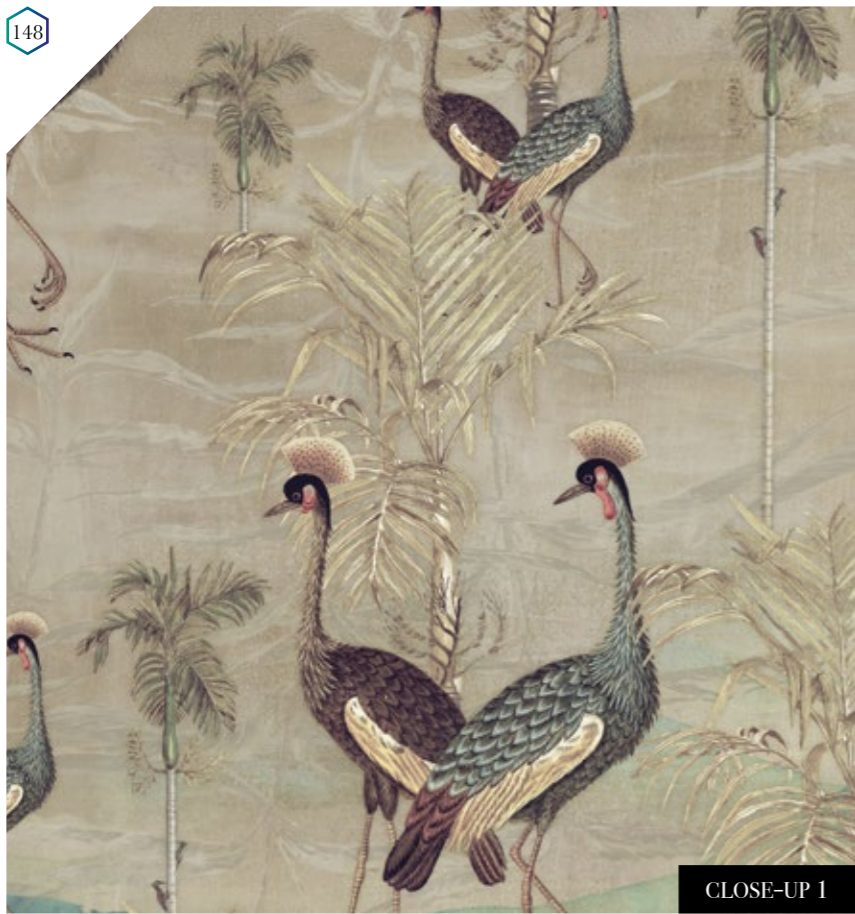

Also available in these versions:

Reference nr: MU12089

Reference nr: MU12090

*Also available on Silver

MUANCE

CLOSE-UP 1

Muance portal

Login to our B2B webshop (portal.muance.eu) to order standard or custom sized murals. Don't have a login? Request access by filling out the form via portal.muance.eu/register. (Only available for businesses)

Standard specifications:

Size: 500 cm x 270 cm
All murals are printed by default with 50 cm panel widths, but can also be ordered using 100 cm wide panels if desired. (depending on material chosen below)