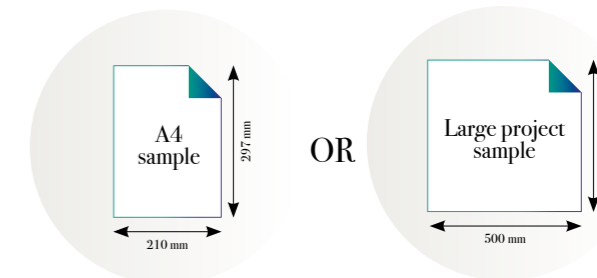

Muance portal

Login to our B2B webshop (portal.muance.eu) to order standard or custom sized murals
Don't have a login? Request access by filling out the form via portal.muance.eu/register.
(Only available for businesses)

Standard specifications:

Size: 500 cm x 270 cm
All murals are printed by default with 50 cm panel widths, but can also be ordered using 100 cm wide panels if desired.
(depending on material chosen below)

Print with your own sizes

This mural can be custom made to fit the dimensions of your wall.

Can be printed with these materials:

- Non-woven matt (50 cm panel) ☒
- Textured Vinyl (50 and 100 cm panels) ☒
- Textile (50 and 100 cm panels) ☒
- Metallic Gold (50 cm panel) ☐
- Metallic Copper (50 cm panel) ☐
- Metallic Silver (50 cm panel) ☒

Shangri-la

Reference nr: MU12076

50 CM PANEL 1	100 CM PANEL 2	150 CM PANEL 3	200 CM PANEL 4	250 CM PANEL 5	300 CM PANEL 6	350 CM PANEL 7	400 CM PANEL 8	450 CM PANEL 9	500 CM PANEL 10
100 CM PANEL 1		200 CM PANEL 2		300 CM PANEL 3		400 CM PANEL 4		500 CM PANEL 5	

Request a sample

Request a wallpaper sample for a more accurate representation of colors, textures and image quality. It is also advisable if you want to see the wallpaper on a metallic material. Samples can also be ordered through our online portal (portal.muance.eu).

Also available in these versions: