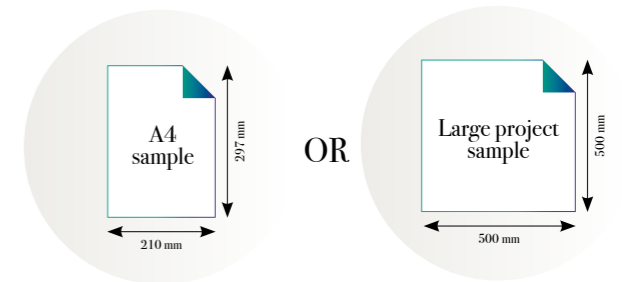

Muance portal

Login to our B2B webshop (portal.muance.eu) to order standard or custom sized murals. Don't have a login? Request access by filling out the form via portal.muance.eu/register. (Only available for businesses)

Standard specifications:

Size: 500 cm x 270 cm
All murals are printed by default with 50 cm panel widths, but can also be ordered using 100 cm wide panels if desired. (depending on material chosen below)

Print with your own sizes

This mural can be custom made to fit the dimensions of your wall.

Can be printed with these materials:

- Non-woven matt (50 cm panel) ☒
- Textured Vinyl (50 and 100 cm panels) ☒
- Textile (50 and 100 cm panels) ☒
- Metallic Gold (50 cm panel) ☐
- Metallic Copper (50 cm panel) ☐
- Metallic Silver (50 cm panel) ☒

Bongo Congo

Reference nr: MU12082

50 CM PANEL 1	100 CM PANEL 2	150 CM PANEL 3	200 CM PANEL 4	250 CM PANEL 5	300 CM PANEL 6	350 CM PANEL 7	400 CM PANEL 8	450 CM PANEL 9	500 CM PANEL 10
100 CM PANEL 1		200 CM PANEL 2		300 CM PANEL 3		400 CM PANEL 4		500 CM PANEL 5	

Request a sample

Request a wallpaper sample for a more accurate representation of colors, textures and image quality. It is also advisable if you want to see the wallpaper on a metallic material. Samples can also be ordered through our online portal (portal.muance.eu).

Also available in these versions: