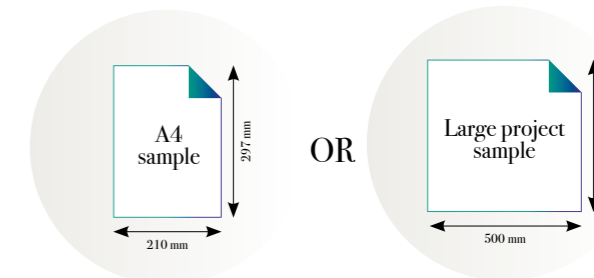

Request a sample

Request a wallpaper sample for a more accurate representation of colors, textures and image quality. It is also advisable if you want to see the wallpaper on a metallic material. Samples can also be ordered through our online portal (portal.muance.eu).