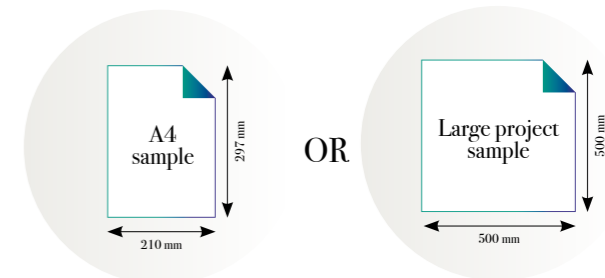

Muance portal

Login to our B2B webshop (portal.muance.eu) to order standard or custom sized murals
Don't have a login? Request access by filling out the form via portal.muance.eu/register.
(Only available for businesses)

Standard specifications:

Size: 500 cm x 270 cm
All murals are printed by default with 50 cm panel widths, but can also be ordered using 100 cm wide panels if desired.
(depending on material chosen below)

Print with your own sizes

This mural can be custom made to fit the dimensions of your wall.

Can be printed with these materials:

- Non-woven matt (50 cm panel) ☒
- Textured Vinyl (50 and 100 cm panels) ☒
- Textile (50 and 100 cm panels) ☒
- Metallic Gold (50 cm panel) ☒
- Metallic Copper (50 cm panel) ☐
- Metallic Silver (50 cm panel) ☐

Atlas Obscura

Reference nr: MU12055

50 CM PANEL 1	100 CM PANEL 2	150 CM PANEL 3	200 CM PANEL 4	250 CM PANEL 5	300 CM PANEL 6	350 CM PANEL 7	400 CM PANEL 8	450 CM PANEL 9	500 CM PANEL 10
100 CM PANEL 1		200 CM PANEL 2		300 CM PANEL 3		400 CM PANEL 4		500 CM PANEL 5	

Request a sample

Request a wallpaper sample for a more accurate representation of colors, textures and image quality. It is also advisable if you want to see the wallpaper on a metallic material. Samples can also be ordered through our online portal (portal.muance.eu).

Also available in these versions: