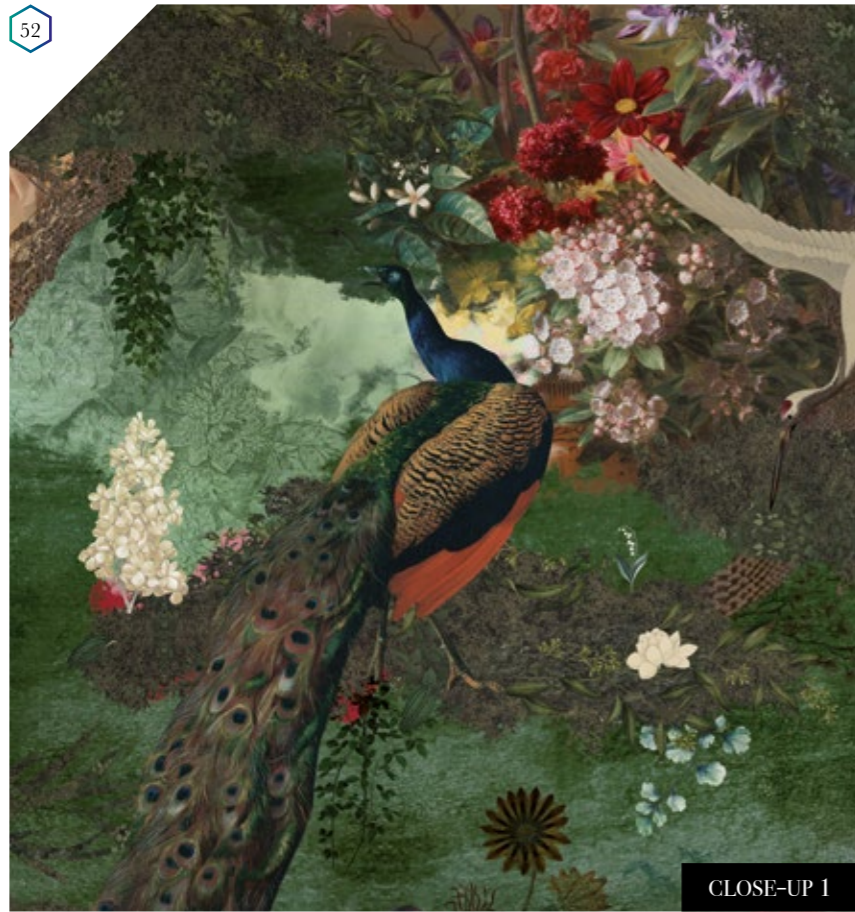

Also available in these versions:

Reference nr: MU12026

*Also available on Silver

Reference nr: MU12027

*Also available on Silver

EDEN OF
Bliss

CLOSE-UP 1

Muance portal