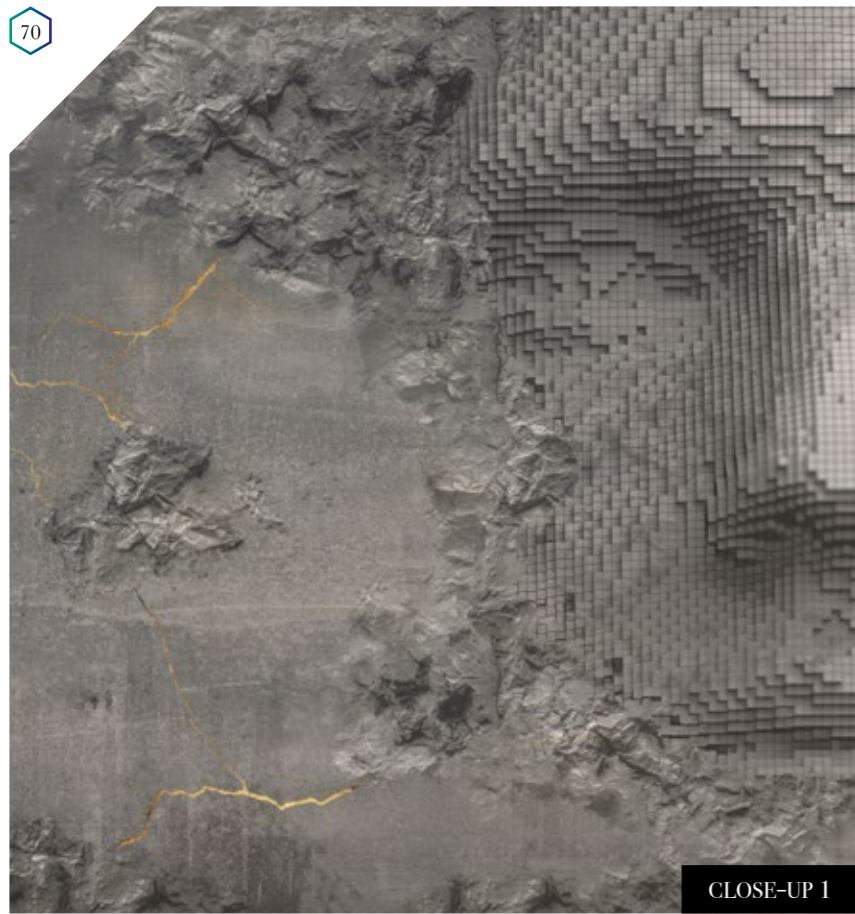

Also available in these versions:

Reference nr: MU12038

Reference nr: MU12039

MUANCE

CLOSE-UP 1

Muance portal

Login to our B2B webshop (portal.muance.eu) to order standard or custom sized murals
 Don't have a login? Request access by filling out the form via portal.muance.eu/register.
 (Only available for businesses)