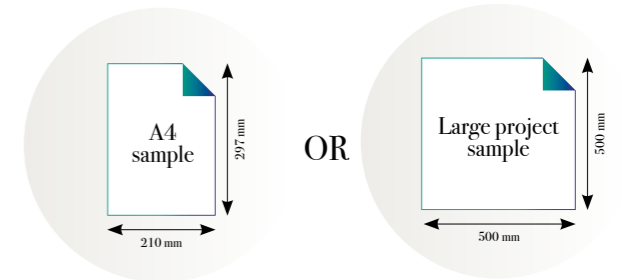

Muance portal

Login to our B2B webshop (portal.muance.eu) to order standard or custom sized murals
Don't have a login? Request access by filling out the form via portal.muance.eu/register.
(Only available for businesses)

Standard specifications:

Size: 500 cm x 270 cm
All murals are printed by default with 50 cm panel widths, but can also be ordered using 100 cm wide panels if desired.
(depending on material chosen below)

Print with your own sizes

This mural can be custom made to fit the dimensions of your wall.

Can be printed with these materials:

- Non-woven matt (50 cm panel) ☒
- Textured Vinyl (50 and 100 cm panels) ☒
- Textile (50 and 100 cm panels) ☒
- Metallic Gold (50 cm panel) ☐
- Metallic Copper (50 cm panel) ☐
- Metallic Silver (50 cm panel) ☐

Jasmina

Reference nr: MU12025

50 CM PANEL 1	100 CM PANEL 2	150 CM PANEL 3	200 CM PANEL 4	250 CM PANEL 5	300 CM PANEL 6	350 CM PANEL 7	400 CM PANEL 8	450 CM PANEL 9	500 CM PANEL 10
100 CM PANEL 1		200 CM PANEL 2		300 CM PANEL 3		400 CM PANEL 4		500 CM PANEL 5	

Request a sample

Request a wallpaper sample for a more accurate representation of colors, textures and image quality. It is also advisable if you want to see the wallpaper on a metallic material. Samples can also be ordered through our online portal (portal.muance.eu).

Also available in these versions:

*Also available on Silver

*Also available on Silver