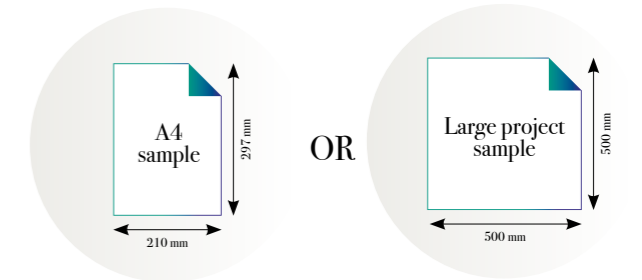

Request a sample

Request a wallpaper sample for a more accurate representation of colors, textures and image quality. It is also advisable if you want to see the wallpaper on a metallic material. Samples can also be ordered through our online portal (portal.muance.eu).