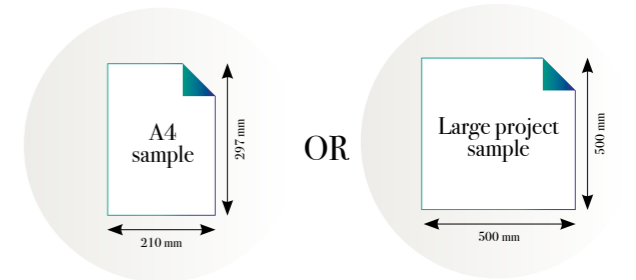

Muance portal

Login to our B2B webshop (portal.muance.eu) to order standard or custom sized murals
Don't have a login? Request access by filling out the form via portal.muance.eu/register.
(Only available for businesses)

Standard specifications:

Size: 500 cm x 270 cm
All murals are printed by default with 50 cm panel widths, but can also be ordered using 100 cm wide panels if desired.
(depending on material chosen below)

Print with your own sizes

This mural can be custom made to fit the dimensions of your wall.

Can be printed with these materials:

- Non-woven matt (50 cm panel) ☒
- Textured Vinyl (50 and 100 cm panels) ☒
- Textile (50 and 100 cm panels) ☒
- Metallic Gold (50 cm panel) ☐
- Metallic Copper (50 cm panel) ☐
- Metallic Silver (50 cm panel) ☐

Eden of bliss

Reference nr: MU12028

50 CM PANEL 1	100 CM PANEL 2	150 CM PANEL 3	200 CM PANEL 4	250 CM PANEL 5	300 CM PANEL 6	350 CM PANEL 7	400 CM PANEL 8	450 CM PANEL 9	500 CM PANEL 10
100 CM PANEL 1		200 CM PANEL 2		300 CM PANEL 3		400 CM PANEL 4		500 CM PANEL 5	

Request a sample

Request a wallpaper sample for a more accurate representation of colors, textures and image quality. It is also advisable if you want to see the wallpaper on a metallic material. Samples can also be ordered through our online portal (portal.muance.eu).

Also available in these versions: