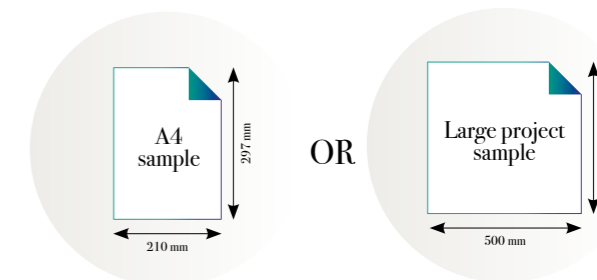

Muance portal

Login to our B2B webshop (portal.muance.eu) to order standard or custom sized murals
Don't have a login? Request access by filling out the form via portal.muance.eu/register.
(Only available for businesses)

Standard specifications:

Size: 500 cm x 270 cm
All murals are printed by default with 50 cm panel widths, but can also be ordered using 100 cm wide panels if desired.
(depending on material chosen below)

Print with your own sizes

This mural can be custom made to fit the dimensions of your wall.

Can be printed with these materials:

- Non-woven matt (50 cm panel) ☒
- Textured Vinyl (50 and 100 cm panels) ☒
- Textile (50 and 100 cm panels) ☒
- Metallic Gold (50 cm panel) ☐
- Metallic Copper (50 cm panel) ☐
- Metallic Silver (50 cm panel) ☒

New Divide

Reference nr: MU12001

Request a sample

Request a wallpaper sample for a more accurate representation of colors, textures and image quality. It is also advisable if you want to see the wallpaper on a metallic material. Samples can also be ordered through our online portal (portal.muance.eu).

Also available in these versions:

*Not available on Silver

*Not available on Silver