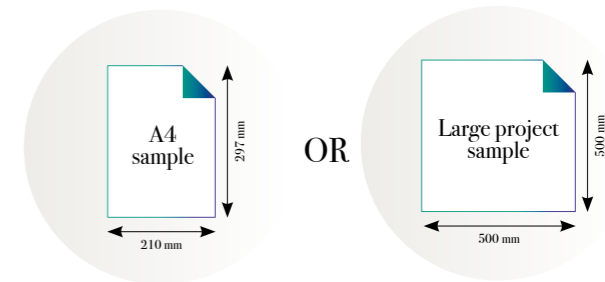

Muance portal

Login to our B2B webshop (portal.muance.eu) to order standard or custom sized murals
Don't have a login? Request access by filling out the form via portal.muance.eu/register.
(Only available for businesses)

Standard specifications:

Size: 500 cm x 270 cm
All murals are printed by default with 50 cm panel widths, but can also be ordered using 100 cm wide panels if desired.
(depending on material chosen below)

Print with your own sizes

This mural can be custom made to fit the dimensions of your wall.

Can be printed with these materials:

- Non-woven matt (50 cm panel) ☐
- Textured Vinyl (50 and 100 cm panels) ☐
- Textile (50 and 100 cm panels) ☐
- Metallic Gold (50 cm panel) ☐
- Metallic Copper (50 cm panel) ☒
- Metallic Silver (50 cm panel) ☐

The Circle

Reference nr: MU12073

50 CM PANEL 1	100 CM PANEL 2	150 CM PANEL 3	200 CM PANEL 4	250 CM PANEL 5	300 CM PANEL 6	350 CM PANEL 7	400 CM PANEL 8	450 CM PANEL 9	500 CM PANEL 10
100 CM PANEL 1		200 CM PANEL 2		300 CM PANEL 3		400 CM PANEL 4		500 CM PANEL 5	

Request a sample

Request a wallpaper sample for a more accurate representation of colors, textures and image quality. It is also advisable if you want to see the wallpaper on a metallic material. Samples can also be ordered through our online portal (portal.muance.eu).

Also available in these versions: