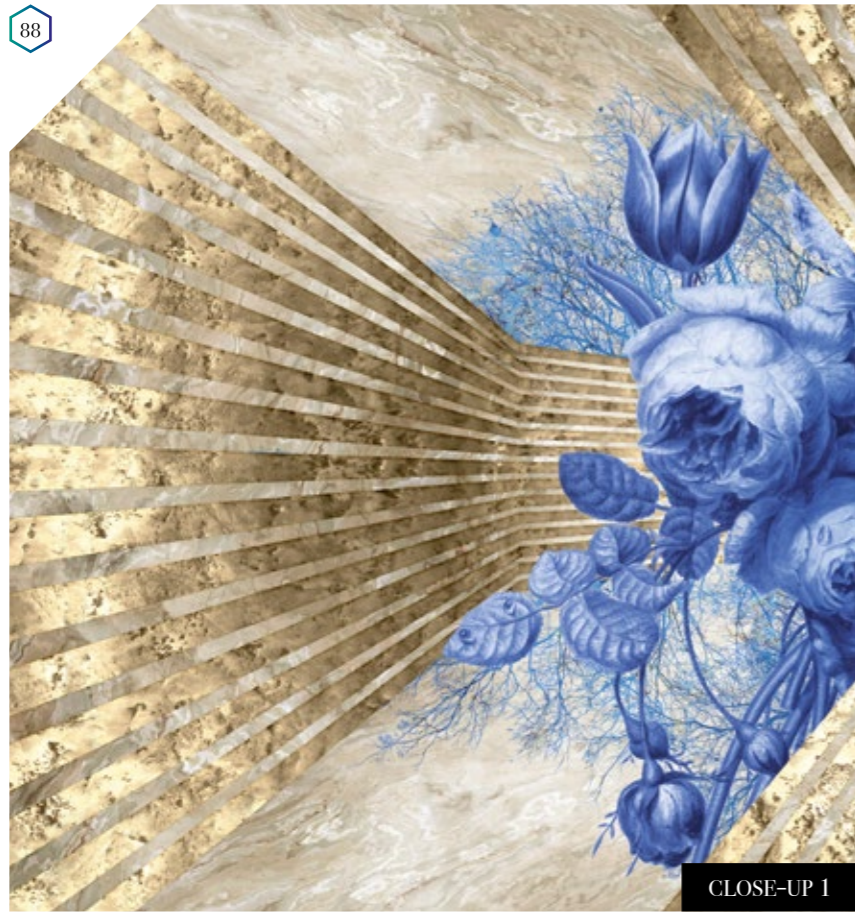

Muance portal

Login to our B2B webshop (portal.muance.eu) to order standard or custom sized murals. Don't have a login? Request access by filling out the form via portal.muance.eu/register. (Only available for businesses)

Standard specifications:

Size: 500 cm x 270 cm
All murals are printed by default with 50 cm panel widths, but can also be ordered using 100 cm wide panels if desired. (depending on material chosen below)

Print with your own sizes

This mural can be custom made to fit the dimensions of your wall.

Can be printed with these materials:

- Non-woven matt (50 cm panel) ☒
- Textured Vinyl (50 and 100 cm panels) ☒
- Textile (50 and 100 cm panels) ☒
- Metallic Gold (50 cm panel) ☒
- Metallic Copper (50 cm panel) ☐
- Metallic Silver (50 cm panel) ☐