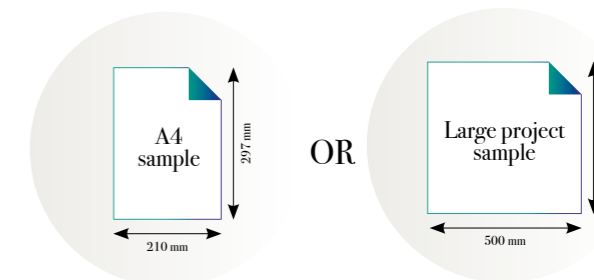

Request a sample

Request a wallpaper sample for a more accurate representation of colors, textures and image quality. It is also advisable if you want to see the wallpaper on a metallic material. Samples can also be ordered through our online portal (portal.muance.eu).