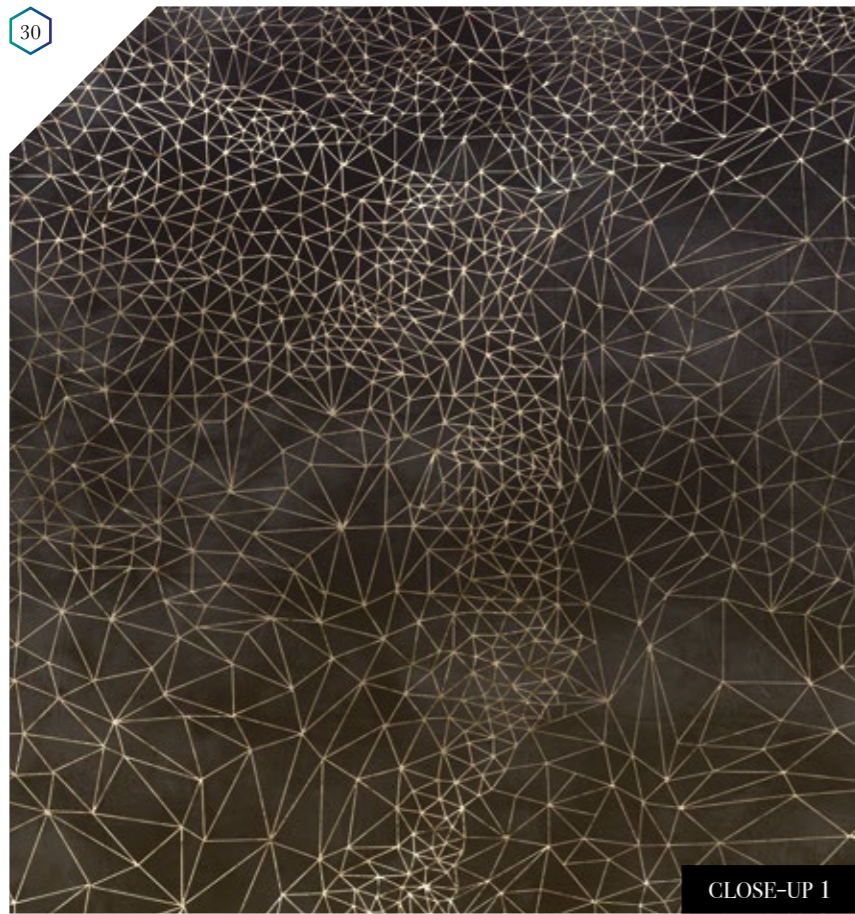

— Nancy Thayer

AD Astra

“ Journey
to the stars”

MUANCE

CLOSE-UP 1

CLOSE-UP 2

SCALE 1:1

Muance portal