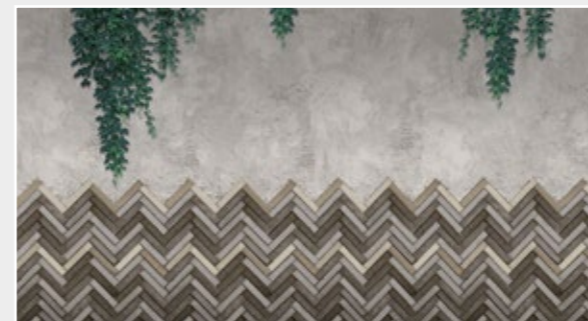

Also available in these versions:

Reference nr: MU12047