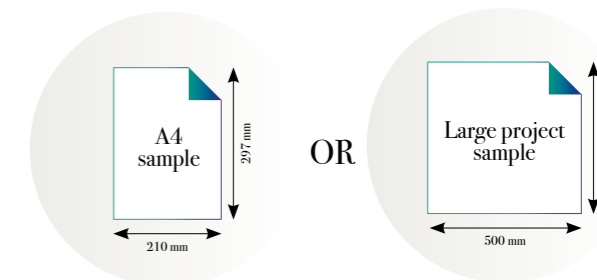

Muance portal

Login to our B2B webshop (portal.muance.eu) to order standard or custom sized murals
Don't have a login? Request access by filling out the form via portal.muance.eu/register.
(Only available for businesses)

Standard specifications:

Size: 500 cm x 270 cm
All murals are printed by default with 50 cm panel widths, but can also be ordered using 100 cm wide panels if desired.
(depending on material chosen below)

Print with your own sizes

This mural can be custom made to fit the dimensions of your wall.

Can be printed with these materials:

- Non-woven matt (50 cm panel) ☒
- Textured Vinyl (50 and 100 cm panels) ☒
- Textile (50 and 100 cm panels) ☒
- Metallic Gold (50 cm panel) ☐
- Metallic Copper (50 cm panel) ☐
- Metallic Silver (50 cm panel) ☐

Expansion theory

Reference nr: MU12031

Request a sample

Request a wallpaper sample for a more accurate representation of colors, textures and image quality. It is also advisable if you want to see the wallpaper on a metallic material. Samples can also be ordered through our online portal (portal.muance.eu).

Also available in these versions:

*Also available on Silver