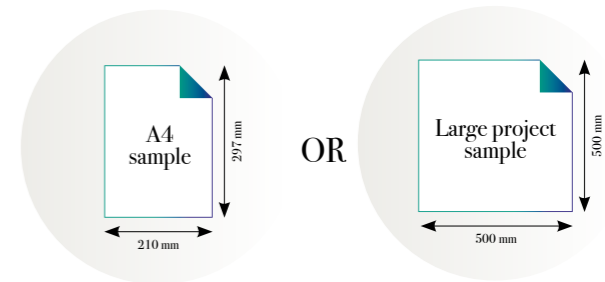

Muance portal

Login to our B2B webshop (portal.muance.eu) to order standard or custom sized murals. Don't have a login? Request access by filling out the form via portal.muance.eu/register. (Only available for businesses)

Standard specifications:

Size: 500 cm x 270 cm
All murals are printed by default with 50 cm panel widths, but can also be ordered using 100 cm wide panels if desired. (depending on material chosen below)

Print with your own sizes

This mural can be custom made to fit the dimensions of your wall.

Can be printed with these materials:

- Non-woven matt (50 cm panel) ☒
- Textured Vinyl (50 and 100 cm panels) ☒
- Textile (50 and 100 cm panels) ☒
- Metallic Gold (50 cm panel) ☒
- Metallic Copper (50 cm panel) ☐
- Metallic Silver (50 cm panel) ☐

Veni Vidi Amavi

Reference nr: MU12094

50 CM PANEL 1	100 CM PANEL 2	150 CM PANEL 3	200 CM PANEL 4	250 CM PANEL 5	300 CM PANEL 6	350 CM PANEL 7	400 CM PANEL 8	450 CM PANEL 9	500 CM PANEL 10
100 CM PANEL 1		200 CM PANEL 2		300 CM PANEL 3		400 CM PANEL 4		500 CM PANEL 5	

Request a sample

Request a wallpaper sample for a more accurate representation of colors, textures and image quality. It is also advisable if you want to see the wallpaper on a metallic material. Samples can also be ordered through our online portal (portal.muance.eu).

Also available in these versions: