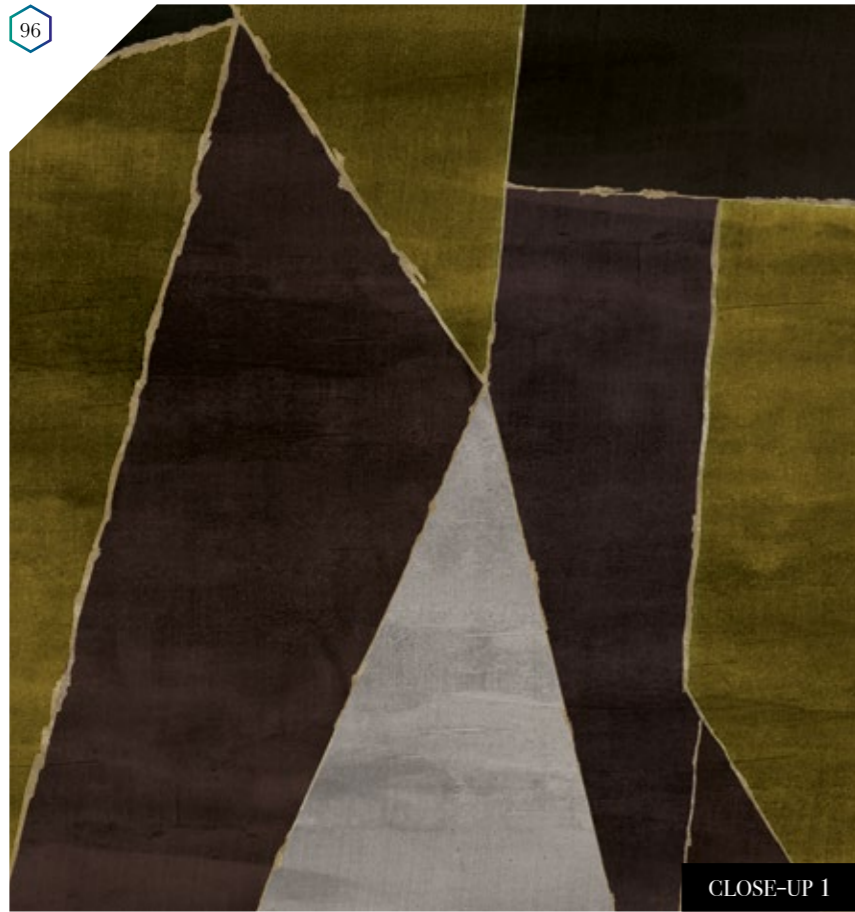

Also available in these versions:

Reference nr: MU12056

Reference nr: MU12057

MUANCE

CLOSE-UP 1

Muance portal

Login to our B2B webshop (portal.muance.eu) to order standard or custom sized murals
Don't have a login? Request access by filling out the form via portal.muance.eu/register.
(Only available for businesses)