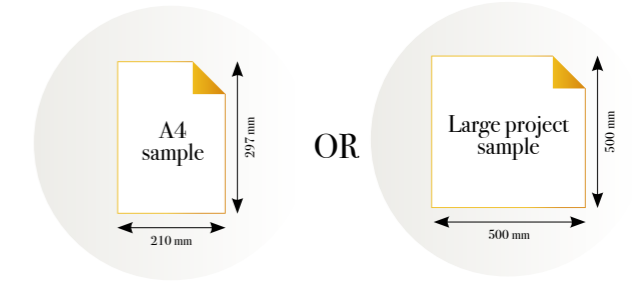

Muance portal

Login to our B2B webshop (portal.muance.eu) to order standard or custom sized murals
Don't have a login? Request access by filling out the form via portal.muance.eu/register.
(Only available for businesses)

Standard specifications:

Size: 500 cm x 270 cm
All murals are printed by default with 50 cm panel widths, but can also be ordered using 100 cm wide panels if desired.
(depending on material chosen below)

Print with your own sizes

This mural can be custom made to fit the dimensions of your wall.

Can be printed with these materials:

- Non-woven matt (50 cm panel) ☒
- Textured Vinyl (50 and 100 cm panels) ☒
- Textile (50 and 100 cm panels) ☒
- Metallic Gold (50 cm panel) ☒
- Metallic Copper (50 cm panel) ☐
- Metallic Silver (50 cm panel) ☐

IN THE SUN

Reference nr: MU13034

50 CM PANEL 1	100 CM PANEL 2	150 CM PANEL 3	200 CM PANEL 4	250 CM PANEL 5	300 CM PANEL 6	350 CM PANEL 7	400 CM PANEL 8	450 CM PANEL 9	500 CM PANEL 10
100 CM PANEL 1		200 CM PANEL 2		300 CM PANEL 3		400 CM PANEL 4		500 CM PANEL 5	

Request a sample

Request a wallpaper sample for a more accurate representation of colors, textures and image quality. It is also advisable if you want to see the wallpaper on a metallic material. Samples can also be ordered through our online portal (portal.muance.eu).

Also available in these versions:

*available on Silver