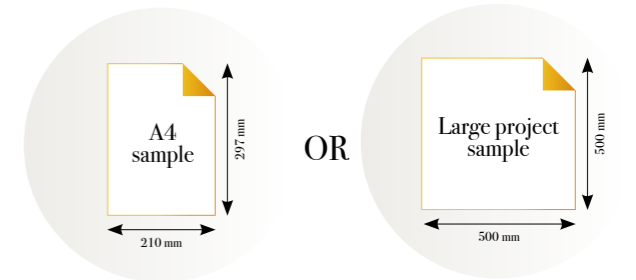

Muance portal

Login to our B2B webshop (portal.muance.eu) to order standard or custom sized murals
Don't have a login? Request access by filling out the form via portal.muance.eu/register.
(Only available for businesses)

Standard specifications:

Size: 500 cm x 270 cm
All murals are printed by default with 50 cm panel widths, but can also be ordered using 100 cm wide panels if desired.
(depending on material chosen below)

Print with your own sizes

This mural can be custom made to fit the dimensions of your wall.

Can be printed with these materials:

- Non-woven matt (50 cm panel) ☒
- Textured Vinyl (50 and 100 cm panels) ☒
- Textile (50 and 100 cm panels) ☒
- Metallic Gold (50 cm panel) ☒
- Metallic Copper (50 cm panel) ☐
- Metallic Silver (50 cm panel) ☐

MURRAY

Reference nr: MU13028

50 CM PANEL 1	100 CM PANEL 2	150 CM PANEL 3	200 CM PANEL 4	250 CM PANEL 5	300 CM PANEL 6	350 CM PANEL 7	400 CM PANEL 8	450 CM PANEL 9	500 CM PANEL 10
100 CM PANEL 1		200 CM PANEL 2		300 CM PANEL 3		400 CM PANEL 4		500 CM PANEL 5	

Request a sample

Request a wallpaper sample for a more accurate representation of colors, textures and image quality. It is also advisable if you want to see the wallpaper on a metallic material. Samples can also be ordered through our online portal (portal.muance.eu).

Also available in these versions: