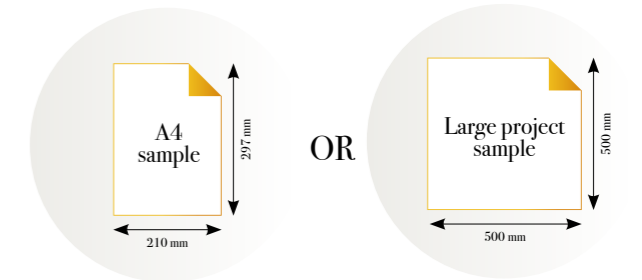

Request a sample

Request a wallpaper sample for a more accurate representation of colors, textures and image quality. It is also advisable if you want to see the wallpaper on a metallic material. Samples can also be ordered through our online portal (portal.muance.eu).