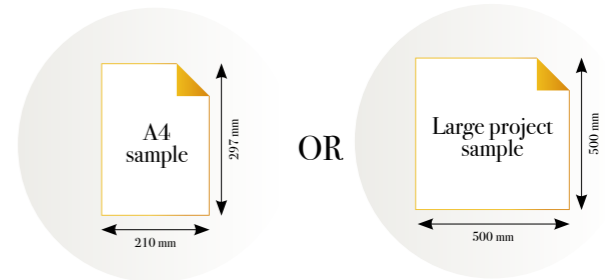

Muance portal

Login to our B2B webshop (portal.muance.eu) to order standard or custom sized murals
Don't have a login? Request access by filling out the form via portal.muance.eu/register.
(Only available for businesses)

Standard specifications:

Size: 500 cm x 270 cm
All murals are printed by default with 50 cm panel widths, but can also be ordered using 100 cm wide panels if desired.
(depending on material chosen below)

Print with your own sizes

This mural can be custom made to fit the dimensions of your wall.

Can be printed with these materials:

- Non-woven matt (50 cm panel) ☒
- Textured Vinyl (50 and 100 cm panels) ☒
- Textile (50 and 100 cm panels) ☒
- Metallic Gold (50 cm panel) ☒
- Metallic Copper (50 cm panel) ☐
- Metallic Silver (50 cm panel) ☐

ZEBRA'S PLAYGROUND

Reference nr: MU13073

50 CM PANEL 1	100 CM PANEL 2	150 CM PANEL 3	200 CM PANEL 4	250 CM PANEL 5	300 CM PANEL 6	350 CM PANEL 7	400 CM PANEL 8	450 CM PANEL 9	500 CM PANEL 10
100 CM PANEL 1		200 CM PANEL 2		300 CM PANEL 3		400 CM PANEL 4		500 CM PANEL 5	

Request a sample

Request a wallpaper sample for a more accurate representation of colors, textures and image quality. It is also advisable if you want to see the wallpaper on a metallic material. Samples can also be ordered through our online portal (portal.muance.eu).

Also available in these versions: