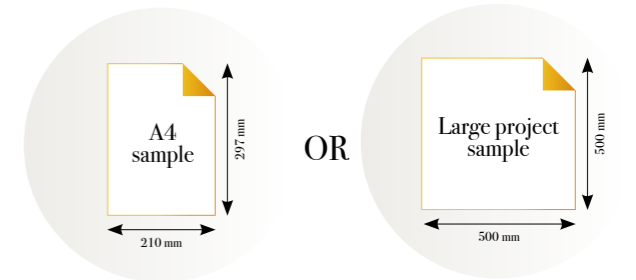

Muance portal

Login to our B2B webshop (portal.muance.eu) to order standard or custom sized murals
Don't have a login? Request access by filling out the form via portal.muance.eu/register.
(Only available for businesses)

Standard specifications:

Size: 500 cm x 270 cm
All murals are printed by default with 50 cm panel widths, but can also be ordered using 100 cm wide panels if desired.
(depending on material chosen below)

Print with your own sizes

This mural can be custom made to fit the dimensions of your wall.

Can be printed with these materials:

- Non-woven matt (50 cm panel) ☒
- Textured Vinyl (50 and 100 cm panels) ☒
- Textile (50 and 100 cm panels) ☒
- Metallic Gold (50 cm panel) ☒
- Metallic Copper (50 cm panel) ☐
- Metallic Silver (50 cm panel) ☐

LITTLE VICTORIA

Reference nr: [MU13022](#)

50 CM PANEL 1	100 CM PANEL 2	150 CM PANEL 3	200 CM PANEL 4	250 CM PANEL 5	300 CM PANEL 6	350 CM PANEL 7	400 CM PANEL 8	450 CM PANEL 9	500 CM PANEL 10
100 CM PANEL 1		200 CM PANEL 2		300 CM PANEL 3		400 CM PANEL 4		500 CM PANEL 5	

Request a sample

Request a wallpaper sample for a more accurate representation of colors, textures and image quality. It is also advisable if you want to see the wallpaper on a metallic material. Samples can also be ordered through our online portal (portal.muance.eu).

Also available in these versions: