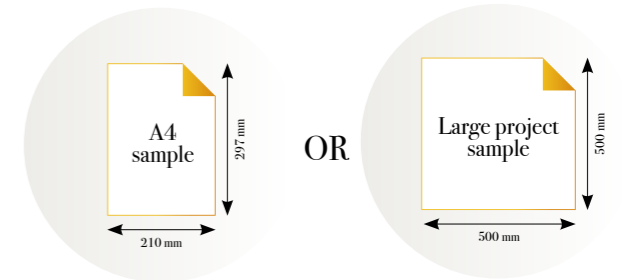

Muance portal

Login to our B2B webshop (portal.muance.eu) to order standard or custom sized murals. Don't have a login? Request access by filling out the form via portal.muance.eu/register. (Only available for businesses)

Standard specifications:

Size: 500 cm x 270 cm
All murals are printed by default with 50 cm panel widths, but can also be ordered using 100 cm wide panels if desired. (depending on material chosen below)

Print with your own sizes

This mural can be custom made to fit the dimensions of your wall.

Can be printed with these materials:

- Non-woven matt (50 cm panel) ☒
- Textured Vinyl (50 and 100 cm panels) ☒
- Textile (50 and 100 cm panels) ☒
- Metallic Gold (50 cm panel) ☐
- Metallic Copper (50 cm panel) ☒
- Metallic Silver (50 cm panel) ☐

SAINT LUCIA

Reference nr: MU13091

50 CM PANEL 1	100 CM PANEL 2	150 CM PANEL 3	200 CM PANEL 4	250 CM PANEL 5	300 CM PANEL 6	350 CM PANEL 7	400 CM PANEL 8	450 CM PANEL 9	500 CM PANEL 10
100 CM PANEL 1		200 CM PANEL 2		300 CM PANEL 3		400 CM PANEL 4		500 CM PANEL 5	

Request a sample

Request a wallpaper sample for a more accurate representation of colors, textures and image quality. It is also advisable if you want to see the wallpaper on a metallic material. Samples can also be ordered through our online portal (portal.muance.eu).

Also available in these versions:

Reference nr: MU13092

Reference nr: MU13093