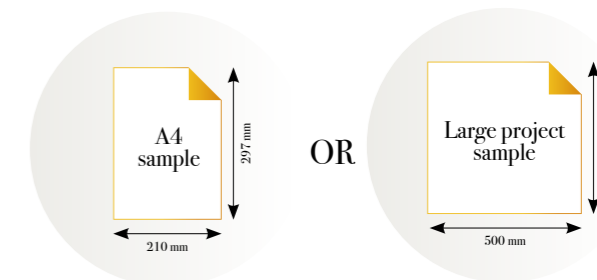

Muance portal

Login to our B2B webshop (portal.muance.eu) to order standard or custom sized murals
Don't have a login? Request access by filling out the form via portal.muance.eu/register.
(Only available for businesses)

Standard specifications:

Size: 500 cm x 270 cm
All murals are printed by default with 50 cm panel widths, but can also be ordered using 100 cm wide panels if desired.
(depending on material chosen below)

Print with your own sizes

This mural can be custom made to fit the dimensions of your wall.

Can be printed with these materials:

- Non-woven matt (50 cm panel) ☒
- Textured Vinyl (50 and 100 cm panels) ☒
- Textile (50 and 100 cm panels) ☒
- Metallic Gold (50 cm panel) ☐
- Metallic Copper (50 cm panel) ☐
- Metallic Silver (50 cm panel) ☐

HIGH DESERT

Reference nr: MU13061

50 CM PANEL 1	100 CM PANEL 2	150 CM PANEL 3	200 CM PANEL 4	250 CM PANEL 5	300 CM PANEL 6	350 CM PANEL 7	400 CM PANEL 8	450 CM PANEL 9	500 CM PANEL 10
100 CM PANEL 1		200 CM PANEL 2		300 CM PANEL 3		400 CM PANEL 4		500 CM PANEL 5	

Request a sample

Request a wallpaper sample for a more accurate representation of colors, textures and image quality. It is also advisable if you want to see the wallpaper on a metallic material. Samples can also be ordered through our online portal (portal.muance.eu).

Also available in these versions:

*available on Silver