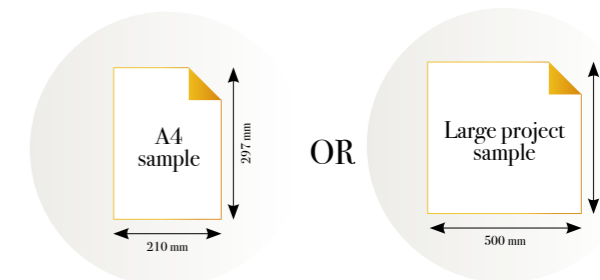

Muance portal

Login to our B2B webshop (portal.muance.eu) to order standard or custom sized murals
Don't have a login? Request access by filling out the form via portal.muance.eu/register.
(Only available for businesses)

Standard specifications:

Size: 500 cm x 270 cm
All murals are printed by default with 50 cm panel widths, but can also be ordered using 100 cm wide panels if desired.
(depending on material chosen below)

Print with your own sizes

This mural can be custom made to fit the dimensions of your wall.

Can be printed with these materials:

- Non-woven matt (50 cm panel) ☒
- Textured Vinyl (50 and 100 cm panels) ☒
- Textile (50 and 100 cm panels) ☒
- Metallic Gold (50 cm panel) ☒
- Metallic Copper (50 cm panel) ☐
- Metallic Silver (50 cm panel) ☐

CHERRY FLIGHT

Reference nr: [MU13049](#)

270 cm height									
50 CM PANEL 1	100 CM PANEL 2	150 CM PANEL 3	200 CM PANEL 4	250 CM PANEL 5	300 CM PANEL 6	350 CM PANEL 7	400 CM PANEL 8	450 CM PANEL 9	500 CM PANEL 10
100 CM PANEL 1		200 CM PANEL 2		300 CM PANEL 3		400 CM PANEL 4		500 CM PANEL 5	

Request a sample

Request a wallpaper sample for a more accurate representation of colors, textures and image quality. It is also advisable if you want to see the wallpaper on a metallic material. Samples can also be ordered through our online portal (portal.muance.eu).

Also available in these versions:

*available on Silver (not gold)