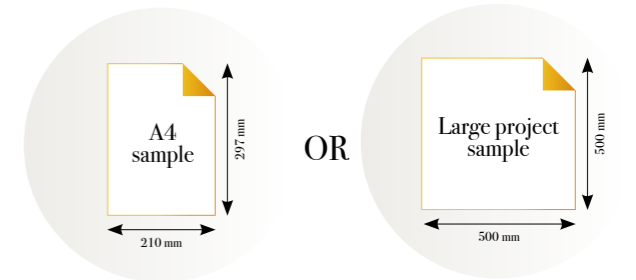

Muance portal

Login to our B2B webshop (portal.muance.eu) to order standard or custom sized murals
Don't have a login? Request access by filling out the form via portal.muance.eu/register.
(Only available for businesses)

Standard specifications:

Size: 500 cm x 270 cm
All murals are printed by default with 50 cm panel widths, but can also be ordered using 100 cm wide panels if desired.
(depending on material chosen below)

Print with your own sizes

This mural can be custom made to fit the dimensions of your wall.

Can be printed with these materials:

- Non-woven matt (50 cm panel) ☒
- Textured Vinyl (50 and 100 cm panels) ☒
- Textile (50 and 100 cm panels) ☒
- Metallic Gold (50 cm panel) ☐
- Metallic Copper (50 cm panel) ☐
- Metallic Silver (50 cm panel) ☐

RAW MARBLE

Reference nr: [MU13097](#)

50 CM PANEL 1	100 CM PANEL 2	150 CM PANEL 3	200 CM PANEL 4	250 CM PANEL 5	300 CM PANEL 6	350 CM PANEL 7	400 CM PANEL 8	450 CM PANEL 9	500 CM PANEL 10
100 CM PANEL 1		200 CM PANEL 2		300 CM PANEL 3		400 CM PANEL 4		500 CM PANEL 5	

Request a sample

Request a wallpaper sample for a more accurate representation of colors, textures and image quality. It is also advisable if you want to see the wallpaper on a metallic material. Samples can also be ordered through our online portal (portal.muance.eu).

Also available in these versions: