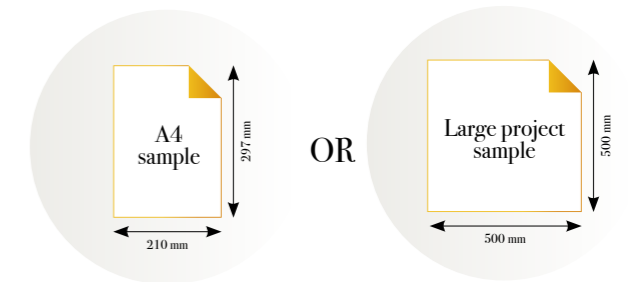

Muance portal

Login to our B2B webshop (portal.muance.eu) to order standard or custom sized murals
Don't have a login? Request access by filling out the form via portal.muance.eu/register.
(Only available for businesses)

Standard specifications:

Size: 500 cm x 270 cm
All murals are printed by default with 50 cm panel widths, but can also be ordered using 100 cm wide panels if desired.
(depending on material chosen below)

Print with your own sizes

This mural can be custom made to fit the dimensions of your wall.

Can be printed with these materials:

- Non-woven matt (50 cm panel) ☒
- Textured Vinyl (50 and 100 cm panels) ☒
- Textile (50 and 100 cm panels) ☒
- Metallic Gold (50 cm panel) ☐
- Metallic Copper (50 cm panel) ☐
- Metallic Silver (50 cm panel) ☐

WINTON LINES

Reference nr: MU13085

50 CM PANEL 1	100 CM PANEL 2	150 CM PANEL 3	200 CM PANEL 4	250 CM PANEL 5	300 CM PANEL 6	350 CM PANEL 7	400 CM PANEL 8	450 CM PANEL 9	500 CM PANEL 10
100 CM PANEL 1		200 CM PANEL 2		300 CM PANEL 3		400 CM PANEL 4		500 CM PANEL 5	

Request a sample

Request a wallpaper sample for a more accurate representation of colors, textures and image quality. It is also advisable if you want to see the wallpaper on a metallic material. Samples can also be ordered through our online portal (portal.muance.eu).

Also available in these versions:

*available on Silver