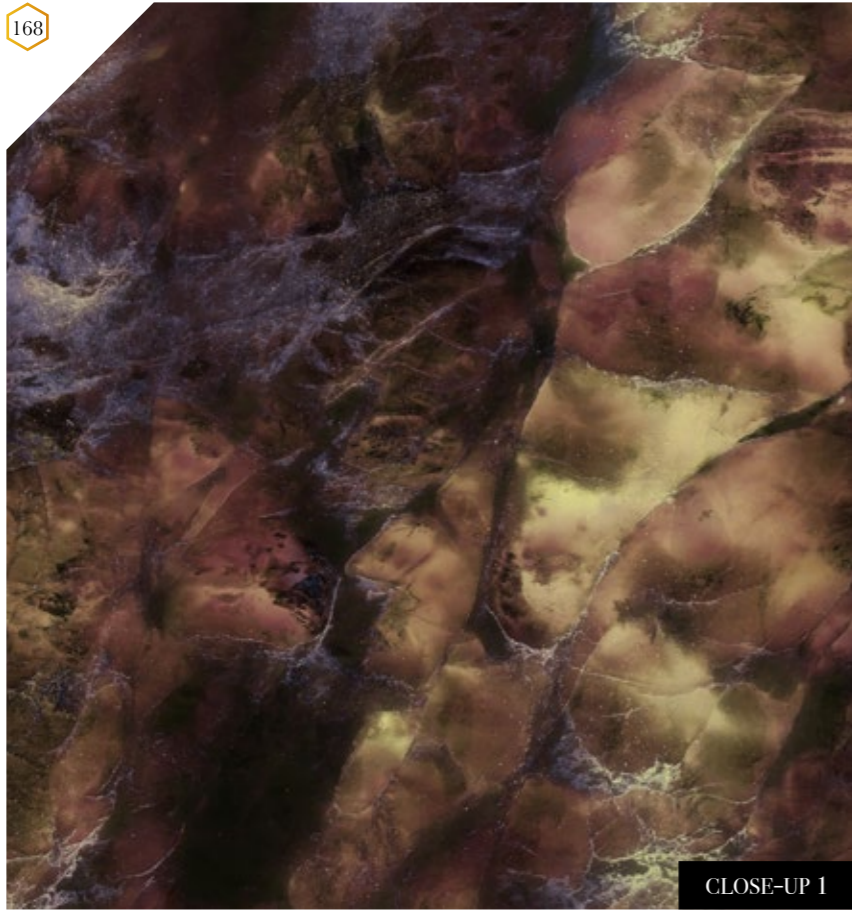

### Also available in these versions:

Reference nr: MU13095

Reference nr: MU13096

\*available on Silver

MUANCE

CLOSE-UP 1