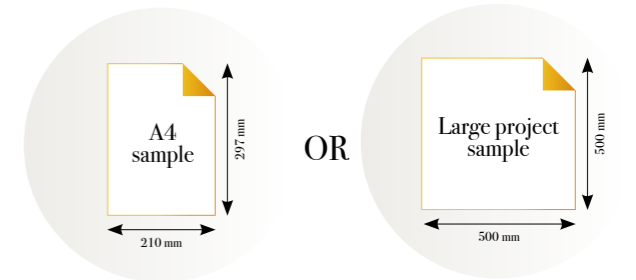

Muance portal

Login to our B2B webshop (portal.muance.eu) to order standard or custom sized murals
Don't have a login? Request access by filling out the form via portal.muance.eu/register.
(Only available for businesses)

Standard specifications:

Size: 500 cm x 270 cm
All murals are printed by default with 50 cm panel widths, but can also be ordered using 100 cm wide panels if desired.
(depending on material chosen below)

Print with your own sizes

This mural can be custom made to fit the dimensions of your wall.

Can be printed with these materials:

- Non-woven matt (50 cm panel) ☒
- Textured Vinyl (50 and 100 cm panels) ☒
- Textile (50 and 100 cm panels) ☒
- Metallic Gold (50 cm panel) ☒
- Metallic Copper (50 cm panel) ☐
- Metallic Silver (50 cm panel) ☐

AVALON WILLOW

Reference nr: MU13058

50 CM PANEL 1	100 CM PANEL 2	150 CM PANEL 3	200 CM PANEL 4	250 CM PANEL 5	300 CM PANEL 6	350 CM PANEL 7	400 CM PANEL 8	450 CM PANEL 9	500 CM PANEL 10
100 CM PANEL 1		200 CM PANEL 2		300 CM PANEL 3		400 CM PANEL 4		500 CM PANEL 5	

Request a sample

Request a wallpaper sample for a more accurate representation of colors, textures and image quality. It is also advisable if you want to see the wallpaper on a metallic material. Samples can also be ordered through our online portal (portal.muance.eu).

Also available in these versions: