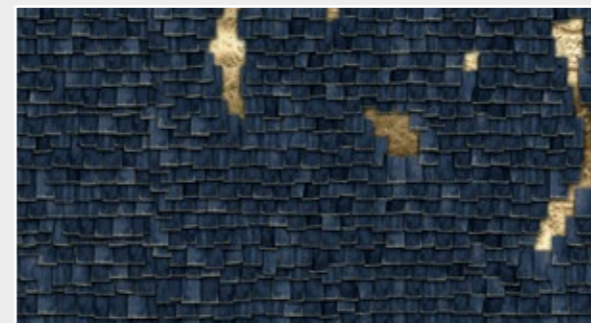

Also available in these versions:

Reference nr: MU13029