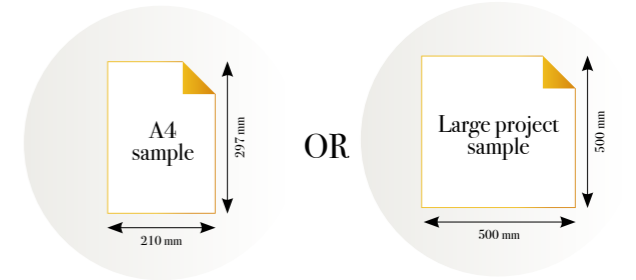

Muance portal

Login to our B2B webshop (portal.muance.eu) to order standard or custom sized murals
Don't have a login? Request access by filling out the form via portal.muance.eu/register.
(Only available for businesses)

Standard specifications:

Size: 500 cm x 270 cm
All murals are printed by default with 50 cm panel widths, but can also be ordered using 100 cm wide panels if desired.
(depending on material chosen below)

Print with your own sizes

This mural can be custom made to fit the dimensions of your wall.

Can be printed with these materials:

- Non-woven matt (50 cm panel) ☒
- Textured Vinyl (50 and 100 cm panels) ☒
- Textile (50 and 100 cm panels) ☒
- Metallic Gold (50 cm panel) ☒
- Metallic Copper (50 cm panel) ☐
- Metallic Silver (50 cm panel) ☐

CRANES IN LOVE

Reference nr: MU13088

50 CM PANEL 1	100 CM PANEL 2	150 CM PANEL 3	200 CM PANEL 4	250 CM PANEL 5	300 CM PANEL 6	350 CM PANEL 7	400 CM PANEL 8	450 CM PANEL 9	500 CM PANEL 10
100 CM PANEL 1		200 CM PANEL 2		300 CM PANEL 3		400 CM PANEL 4		500 CM PANEL 5	

Request a sample

Request a wallpaper sample for a more accurate representation of colors, textures and image quality. It is also advisable if you want to see the wallpaper on a metallic material. Samples can also be ordered through our online portal (portal.muance.eu).

Also available in these versions:

*available on Silver