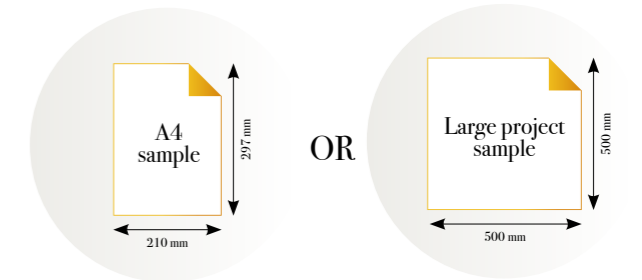

Muance portal

Login to our B2B webshop (portal.muance.eu) to order standard or custom sized murals
Don't have a login? Request access by filling out the form via portal.muance.eu/register.
(Only available for businesses)

Standard specifications:

Size: 500 cm x 270 cm
All murals are printed by default with 50 cm panel widths, but can also be ordered using 100 cm wide panels if desired.
(depending on material chosen below)

Print with your own sizes

This mural can be custom made to fit the dimensions of your wall.

Can be printed with these materials:

- Non-woven matt (50 cm panel) ☒
- Textured Vinyl (50 and 100 cm panels) ☒
- Textile (50 and 100 cm panels) ☒
- Metallic Gold (50 cm panel) ☒
- Metallic Copper (50 cm panel) ☐
- Metallic Silver (50 cm panel) ☐

ABACUS

Reference nr: MU13016

50 CM PANEL 1	100 CM PANEL 2	150 CM PANEL 3	200 CM PANEL 4	250 CM PANEL 5	300 CM PANEL 6	350 CM PANEL 7	400 CM PANEL 8	450 CM PANEL 9	500 CM PANEL 10
100 CM PANEL 1		200 CM PANEL 2		300 CM PANEL 3		400 CM PANEL 4		500 CM PANEL 5	

Request a sample

Request a wallpaper sample for a more accurate representation of colors, textures and image quality. It is also advisable if you want to see the wallpaper on a metallic material. Samples can also be ordered through our online portal (portal.muance.eu).

Also available in these versions: