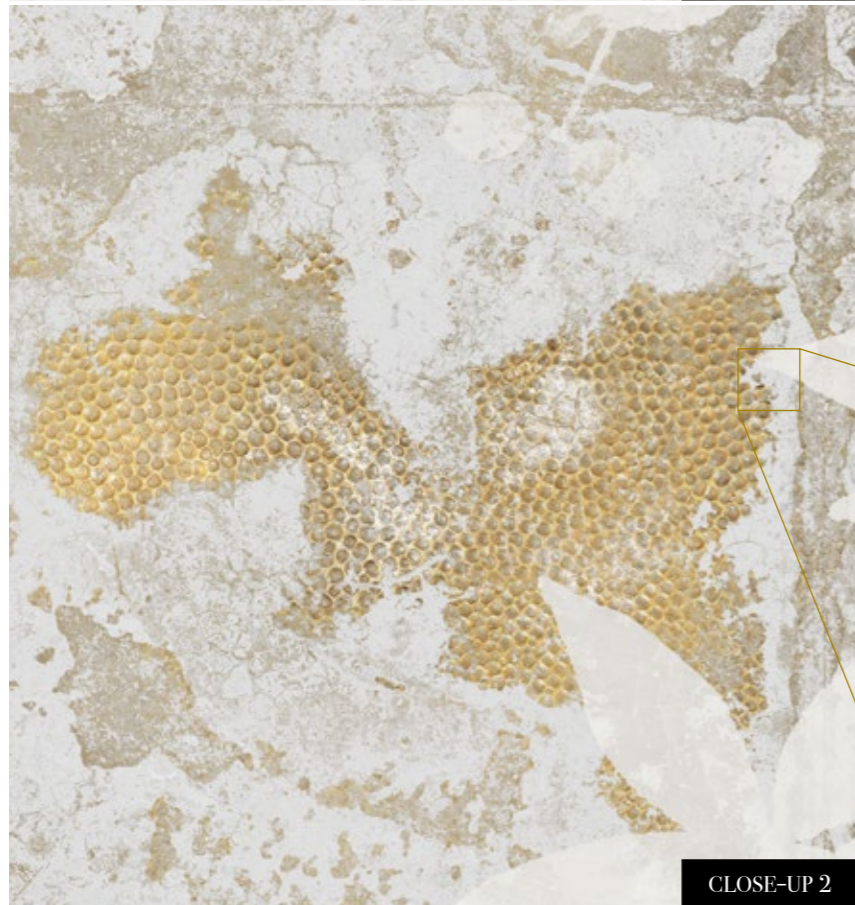

Muance portal

Login to our B2B webshop (portal.muance.eu) to order standard or custom sized murals
Don't have a login? Request access by filling out the form via portal.muance.eu/register.
(Only available for businesses)

Standard specifications:

Size: 500 cm x 270 cm
All murals are printed by default with 50 cm panel widths, but can also be ordered using 100 cm wide panels if desired.
(depending on material chosen below)

Print with your own sizes

This mural can be custom made to fit the dimensions of your wall.

Can be printed with these materials:

- Non-woven matt (50 cm panel) ☒
- Textured Vinyl (50 and 100 cm panels) ☒
- Textile (50 and 100 cm panels) ☒
- Metallic Gold (50 cm panel) ☒
- Metallic Copper (50 cm panel) ☐
- Metallic Silver (50 cm panel) ☐

CLOSE-UP 2

PATINA GOLD

Reference nr: [MU13037](#)

50 CM PANEL 1	100 CM PANEL 2	150 CM PANEL 3	200 CM PANEL 4	250 CM PANEL 5	300 CM PANEL 6	350 CM PANEL 7	400 CM PANEL 8	450 CM PANEL 9	500 CM PANEL 10
100 CM PANEL 1		200 CM PANEL 2		300 CM PANEL 3		400 CM PANEL 4		500 CM PANEL 5	

Request a sample

Request a wallpaper sample for a more accurate representation of colors, textures and image quality. It is also advisable if you want to see the wallpaper on a metallic material. Samples can also be ordered through our online portal (portal.muance.eu).

Also available in these versions: