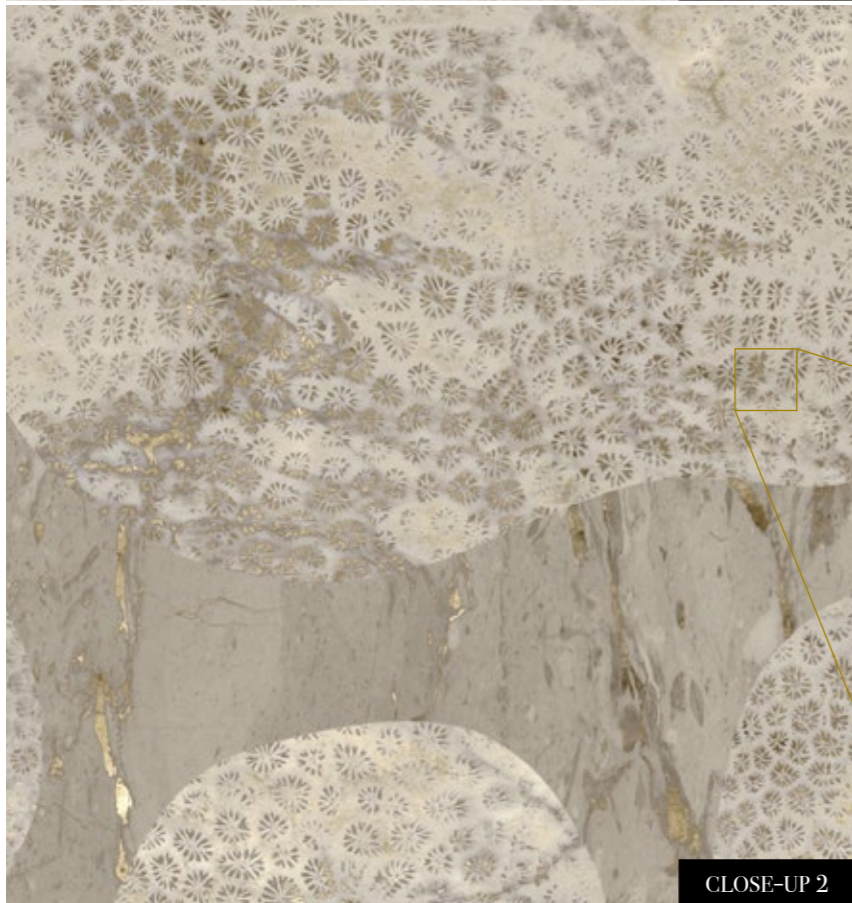

Muance portal

Login to our B2B webshop (portal.muance.eu) to order standard or custom sized murals
Don't have a login? Request access by filling out the form via portal.muance.eu/register.
(Only available for businesses)

Standard specifications:

Size: 500 cm x 270 cm
All murals are printed by default with 50 cm panel widths, but can also be ordered using 100 cm wide panels if desired.
(depending on material chosen below)

Print with your own sizes

This mural can be custom made to fit the dimensions of your wall.

Can be printed with these materials:

- Non-woven matt (50 cm panel) ☒
- Textured Vinyl (50 and 100 cm panels) ☒
- Textile (50 and 100 cm panels) ☒
- Metallic Gold (50 cm panel) ☒
- Metallic Copper (50 cm panel) ☐
- Metallic Silver (50 cm panel) ☐

CLOSE-UP 2

A LINE IN THE SAND

Reference nr: [MU13055](#)

50 CM PANEL 1	100 CM PANEL 2	150 CM PANEL 3	200 CM PANEL 4	250 CM PANEL 5	300 CM PANEL 6	350 CM PANEL 7	400 CM PANEL 8	450 CM PANEL 9	500 CM PANEL 10
100 CM PANEL 1		200 CM PANEL 2		300 CM PANEL 3		400 CM PANEL 4		500 CM PANEL 5	

Request a sample

Request a wallpaper sample for a more accurate representation of colors, textures and image quality. It is also advisable if you want to see the wallpaper on a metallic material. Samples can also be ordered through our online portal (portal.muance.eu).

Also available in these versions: