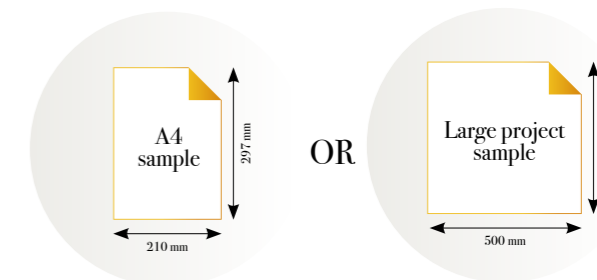

Muance portal

Login to our B2B webshop (portal.muance.eu) to order standard or custom sized murals
Don't have a login? Request access by filling out the form via portal.muance.eu/register.
(Only available for businesses)

Standard specifications:

Size: 500 cm x 270 cm
All murals are printed by default with 50 cm panel widths, but can also be ordered using 100 cm wide panels if desired.
(depending on material chosen below)

Print with your own sizes

This mural can be custom made to fit the dimensions of your wall.

Can be printed with these materials:

- Non-woven matt (50 cm panel) ☒
- Textured Vinyl (50 and 100 cm panels) ☒
- Textile (50 and 100 cm panels) ☒
- Metallic Gold (50 cm panel) ☒
- Metallic Copper (50 cm panel) ☐
- Metallic Silver (50 cm panel) ☐

HARMONY

Reference nr: MU13082

50 CM PANEL 1	100 CM PANEL 2	150 CM PANEL 3	200 CM PANEL 4	250 CM PANEL 5	300 CM PANEL 6	350 CM PANEL 7	400 CM PANEL 8	450 CM PANEL 9	500 CM PANEL 10
100 CM PANEL 1		200 CM PANEL 2		300 CM PANEL 3		400 CM PANEL 4		500 CM PANEL 5	

Request a sample

Request a wallpaper sample for a more accurate representation of colors, textures and image quality. It is also advisable if you want to see the wallpaper on a metallic material. Samples can also be ordered through our online portal (portal.muance.eu).

Also available in these versions: