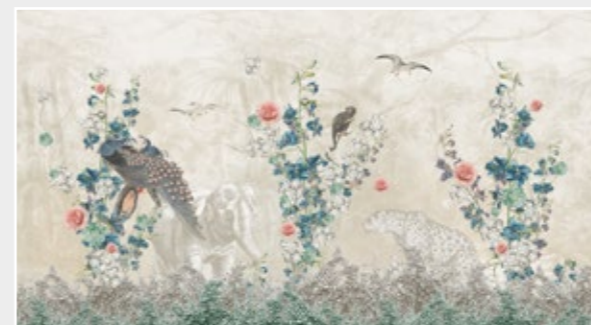

Also available in these versions:

Reference nr: **MU13032**

*Not available on Gold