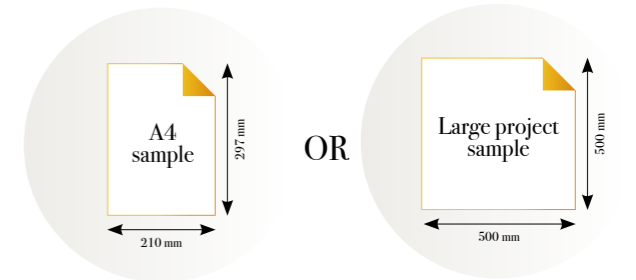

Muance portal

Login to our B2B webshop (portal.muance.eu) to order standard or custom sized murals
Don't have a login? Request access by filling out the form via portal.muance.eu/register.
(Only available for businesses)

Standard specifications:

Size: 500 cm x 270 cm
All murals are printed by default with 50 cm panel widths, but can also be ordered using 100 cm wide panels if desired.
(depending on material chosen below)

Print with your own sizes

This mural can be custom made to fit the dimensions of your wall.

Can be printed with these materials:

- Non-woven matt (50 cm panel) ☒
- Textured Vinyl (50 and 100 cm panels) ☒
- Textile (50 and 100 cm panels) ☒
- Metallic Gold (50 cm panel) ☐
- Metallic Copper (50 cm panel) ☐
- Metallic Silver (50 cm panel) ☐

UBUNTU FOREST

Reference nr: MU13010

50 CM PANEL 1	100 CM PANEL 2	150 CM PANEL 3	200 CM PANEL 4	250 CM PANEL 5	300 CM PANEL 6	350 CM PANEL 7	400 CM PANEL 8	450 CM PANEL 9	500 CM PANEL 10
100 CM PANEL 1		200 CM PANEL 2		300 CM PANEL 3		400 CM PANEL 4		500 CM PANEL 5	

Request a sample

Request a wallpaper sample for a more accurate representation of colors, textures and image quality. It is also advisable if you want to see the wallpaper on a metallic material. Samples can also be ordered through our online portal (portal.muance.eu).

Also available in these versions: