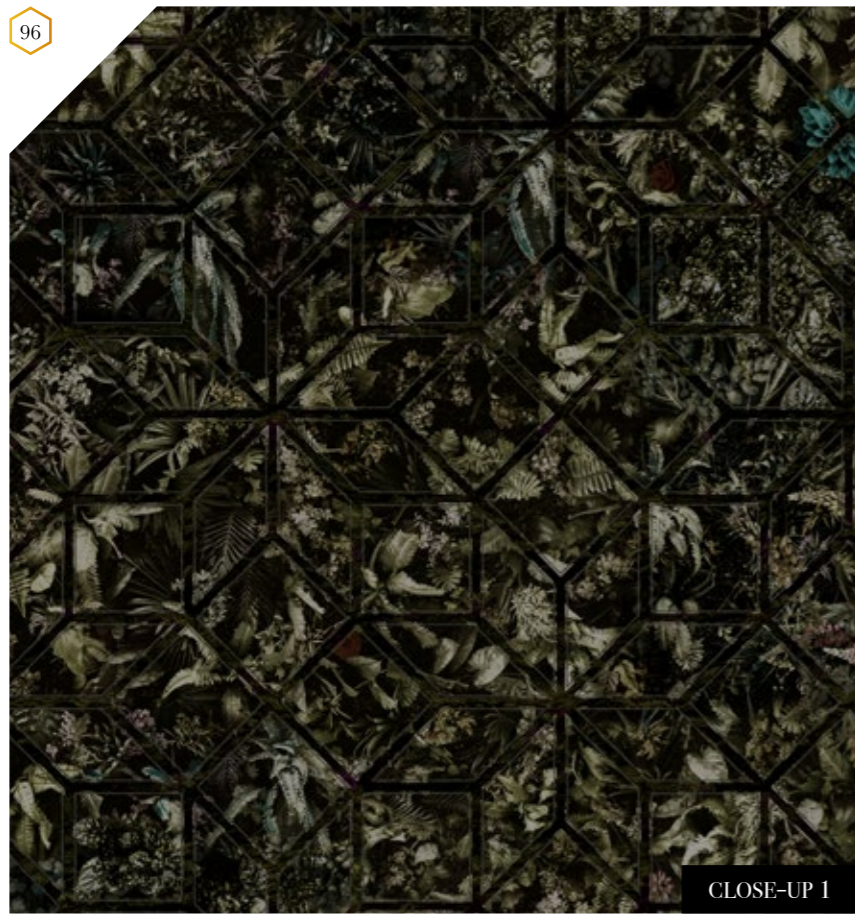

### Also available in these versions:

Reference nr: [MU13050](#)

Reference nr: [MU13051](#)

\*available on Silver (not gold)

MUANCE

“DON'T WAIT FOR SOMEONE TO BRING YOU FLOWERS. PLANT YOUR OWN GARDEN”

— Luther Burbank