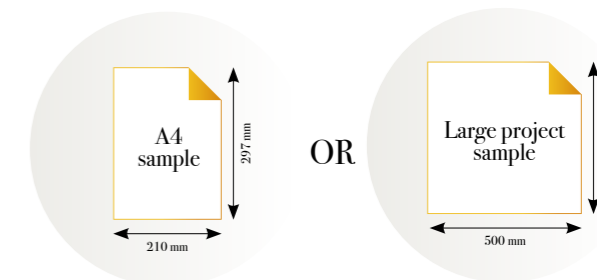

Muance portal

Login to our B2B webshop (portal.muance.eu) to order standard or custom sized murals
Don't have a login? Request access by filling out the form via portal.muance.eu/register.
(Only available for businesses)

Standard specifications:

Size: 500 cm x 270 cm
All murals are printed by default with 50 cm panel widths, but can also be ordered using 100 cm wide panels if desired.
(depending on material chosen below)

Print with your own sizes

This mural can be custom made to fit the dimensions of your wall.

Can be printed with these materials:

- Non-woven matt (50 cm panel) ☒
- Textured Vinyl (50 and 100 cm panels) ☒
- Textile (50 and 100 cm panels) ☒
- Metallic Gold (50 cm panel) ☐
- Metallic Copper (50 cm panel) ☐
- Metallic Silver (50 cm panel) ☐

EL DORADO

Reference nr: MU13052

270 cm height

50 CM PANEL 1	100 CM PANEL 2	150 CM PANEL 3	200 CM PANEL 4	250 CM PANEL 5	300 CM PANEL 6	350 CM PANEL 7	400 CM PANEL 8	450 CM PANEL 9	500 CM PANEL 10
100 CM PANEL 1		200 CM PANEL 2		300 CM PANEL 3		400 CM PANEL 4		500 CM PANEL 5	

Request a sample

Request a wallpaper sample for a more accurate representation of colors, textures and image quality. It is also advisable if you want to see the wallpaper on a metallic material. Samples can also be ordered through our online portal (portal.muance.eu).

Also available in these versions: