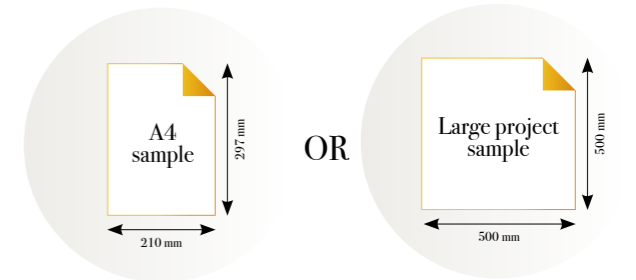

Muance portal

Login to our B2B webshop (portal.muance.eu) to order standard or custom sized murals. Don't have a login? Request access by filling out the form via portal.muance.eu/register. (Only available for businesses)

Standard specifications:

Size: 500 cm x 270 cm
All murals are printed by default with 50 cm panel widths, but can also be ordered using 100 cm wide panels if desired. (depending on material chosen below)

Print with your own sizes

This mural can be custom made to fit the dimensions of your wall.

Can be printed with these materials:

- Non-woven matt (50 cm panel) ☒
- Textured Vinyl (50 and 100 cm panels) ☒
- Textile (50 and 100 cm panels) ☒
- Metallic Gold (50 cm panel) ☐
- Metallic Copper (50 cm panel) ☐
- Metallic Silver (50 cm panel) ☐

PEACOCK FOREST

Reference nr: MU13040

50 CM PANEL 1	100 CM PANEL 2	150 CM PANEL 3	200 CM PANEL 4	250 CM PANEL 5	300 CM PANEL 6	350 CM PANEL 7	400 CM PANEL 8	450 CM PANEL 9	500 CM PANEL 10
100 CM PANEL 1		200 CM PANEL 2		300 CM PANEL 3		400 CM PANEL 4		500 CM PANEL 5	

Request a sample

Request a wallpaper sample for a more accurate representation of colors, textures and image quality. It is also advisable if you want to see the wallpaper on a metallic material. Samples can also be ordered through our online portal (portal.muance.eu).

Also available in these versions: