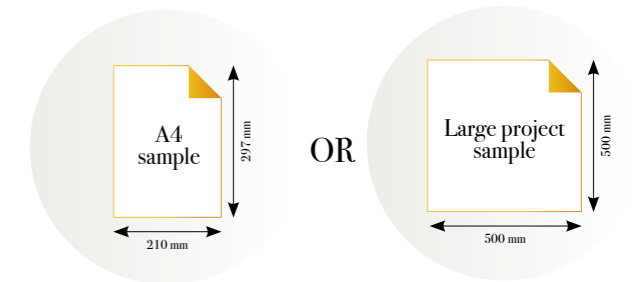

Request a sample

Request a wallpaper sample for a more accurate representation of colors, textures and image quality. It is also advisable if you want to see the wallpaper on a metallic material. Samples can also be ordered through our online portal (portal.muance.eu).