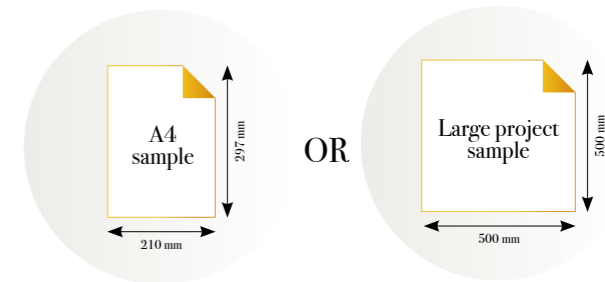

Muance portal

Login to our B2B webshop (portal.muance.eu) to order standard or custom sized murals
Don't have a login? Request access by filling out the form via portal.muance.eu/register.
(Only available for businesses)

Standard specifications:

Size: 500 cm x 270 cm
All murals are printed by default with 50 cm panel widths, but can also be ordered using 100 cm wide panels if desired.
(depending on material chosen below)

Print with your own sizes

This mural can be custom made to fit the dimensions of your wall.

Can be printed with these materials:

- Non-woven matt (50 cm panel) ☒
- Textured Vinyl (50 and 100 cm panels) ☒
- Textile (50 and 100 cm panels) ☒
- Metallic Gold (50 cm panel) ☒
- Metallic Copper (50 cm panel) ☐
- Metallic Silver (50 cm panel) ☐

KYOGO

Reference nr: MU13004

50 CM PANEL 1	100 CM PANEL 2	150 CM PANEL 3	200 CM PANEL 4	250 CM PANEL 5	300 CM PANEL 6	350 CM PANEL 7	400 CM PANEL 8	450 CM PANEL 9	500 CM PANEL 10
100 CM PANEL 1		200 CM PANEL 2		300 CM PANEL 3		400 CM PANEL 4		500 CM PANEL 5	

Request a sample

Request a wallpaper sample for a more accurate representation of colors, textures and image quality. It is also advisable if you want to see the wallpaper on a metallic material. Samples can also be ordered through our online portal (portal.muance.eu).

Also available in these versions: