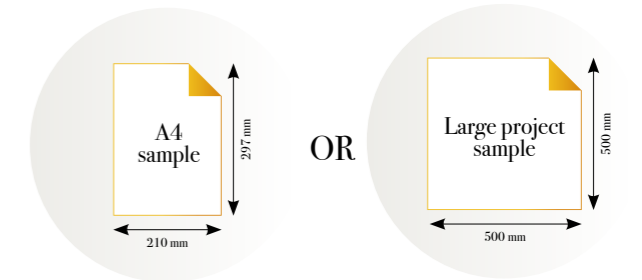

Muance portal

Login to our B2B webshop (portal.muance.eu) to order standard or custom sized murals
Don't have a login? Request access by filling out the form via portal.muance.eu/register.
(Only available for businesses)

Standard specifications:

Size: 500 cm x 270 cm
All murals are printed by default with 50 cm panel widths, but can also be ordered using 100 cm wide panels if desired.
(depending on material chosen below)

Print with your own sizes

This mural can be custom made to fit the dimensions of your wall.

Can be printed with these materials:

- Non-woven matt (50 cm panel) ☒
- Textured Vinyl (50 and 100 cm panels) ☒
- Textile (50 and 100 cm panels) ☒
- Metallic Gold (50 cm panel) ☐
- Metallic Copper (50 cm panel) ☐
- Metallic Silver (50 cm panel) ☐

CORAL ON THE WALL

Reference nr: MU13094

50 CM PANEL 1	100 CM PANEL 2	150 CM PANEL 3	200 CM PANEL 4	250 CM PANEL 5	300 CM PANEL 6	350 CM PANEL 7	400 CM PANEL 8	450 CM PANEL 9	500 CM PANEL 10
100 CM PANEL 1		200 CM PANEL 2		300 CM PANEL 3		400 CM PANEL 4		500 CM PANEL 5	

Request a sample

Request a wallpaper sample for a more accurate representation of colors, textures and image quality. It is also advisable if you want to see the wallpaper on a metallic material. Samples can also be ordered through our online portal (portal.muance.eu).

Also available in these versions:

*available on Silver