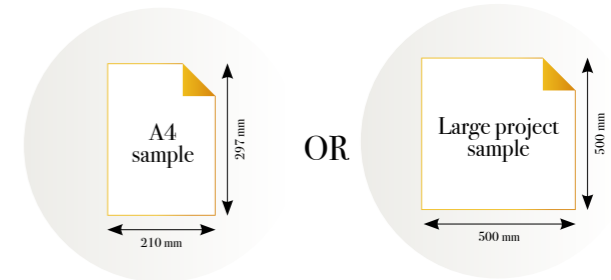

Request a sample

Request a wallpaper sample for a more accurate representation of colors, textures and image quality. It is also advisable if you want to see the wallpaper on a metallic material. Samples can also be ordered through our online portal (portal.muance.eu).