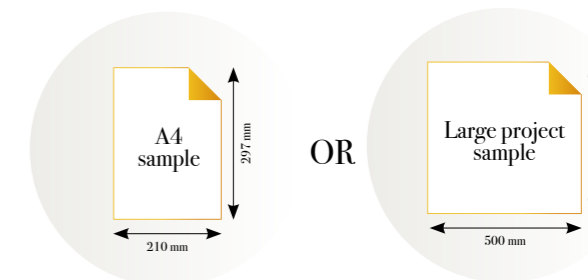

Muance portal

Login to our B2B webshop (portal.muance.eu) to order standard or custom sized murals. Don't have a login? Request access by filling out the form via portal.muance.eu/register. (Only available for businesses)

Standard specifications:

Size: 500 cm x 270 cm
All murals are printed by default with 50 cm panel widths, but can also be ordered using 100 cm wide panels if desired. (depending on material chosen below)

Print with your own sizes

This mural can be custom made to fit the dimensions of your wall.

Can be printed with these materials:

- Non-woven matt (50 cm panel) ☒
- Textured Vinyl (50 and 100 cm panels) ☒
- Textile (50 and 100 cm panels) ☒
- Metallic Gold (50 cm panel) ☐
- Metallic Copper (50 cm panel) ☐
- Metallic Silver (50 cm panel) ☐

MUMBA KANDA

Reference nr: MU13025

50 CM PANEL 1	100 CM PANEL 2	150 CM PANEL 3	200 CM PANEL 4	250 CM PANEL 5	300 CM PANEL 6	350 CM PANEL 7	400 CM PANEL 8	450 CM PANEL 9	500 CM PANEL 10
100 CM PANEL 1		200 CM PANEL 2		300 CM PANEL 3		400 CM PANEL 4		500 CM PANEL 5	

Request a sample

Request a wallpaper sample for a more accurate representation of colors, textures and image quality. It is also advisable if you want to see the wallpaper on a metallic material. Samples can also be ordered through our online portal (portal.muance.eu).

Also available in these versions: