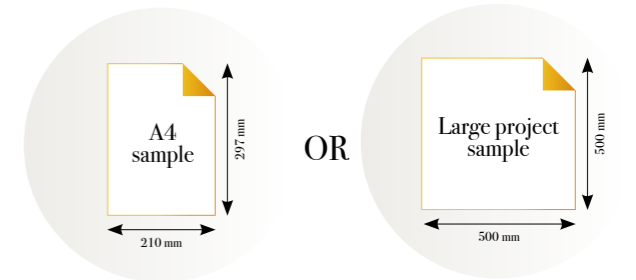

Muance portal

Login to our B2B webshop (portal.muance.eu) to order standard or custom sized murals
Don't have a login? Request access by filling out the form via portal.muance.eu/register.
(Only available for businesses)

Standard specifications:

Size: 500 cm x 270 cm
All murals are printed by default with 50 cm panel widths, but can also be ordered using 100 cm wide panels if desired.
(depending on material chosen below)

Print with your own sizes

This mural can be custom made to fit the dimensions of your wall.

Can be printed with these materials:

- Non-woven matt (50 cm panel) ☒
- Textured Vinyl (50 and 100 cm panels) ☒
- Textile (50 and 100 cm panels) ☒
- Metallic Gold (50 cm panel) ☒
- Metallic Copper (50 cm panel) ☐
- Metallic Silver (50 cm panel) ☐

ALLORA

Reference nr: MU13007

50 CM PANEL 1	100 CM PANEL 2	150 CM PANEL 3	200 CM PANEL 4	250 CM PANEL 5	300 CM PANEL 6	350 CM PANEL 7	400 CM PANEL 8	450 CM PANEL 9	500 CM PANEL 10
100 CM PANEL 1		200 CM PANEL 2		300 CM PANEL 3		400 CM PANEL 4		500 CM PANEL 5	

Request a sample

Request a wallpaper sample for a more accurate representation of colors, textures and image quality. It is also advisable if you want to see the wallpaper on a metallic material. Samples can also be ordered through our online portal (portal.muance.eu).

Also available in these versions: