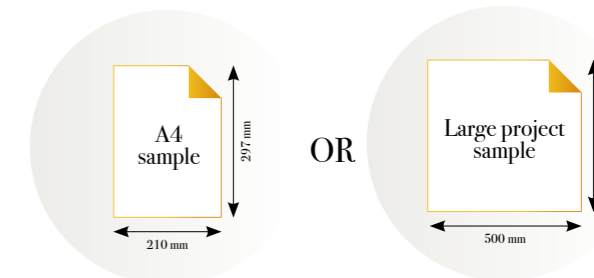

Request a sample

Request a wallpaper sample for a more accurate representation of colors, textures and image quality. It is also advisable if you want to see the wallpaper on a metallic material. Samples can also be ordered through our online portal (portal.muance.eu).