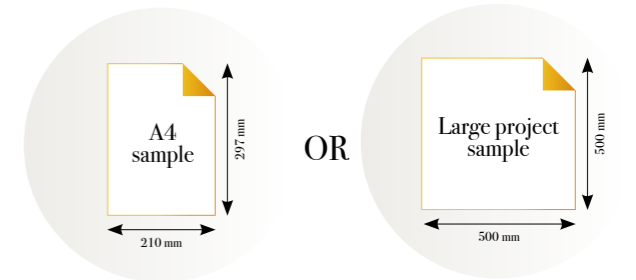

Muance portal

Login to our B2B webshop (portal.muance.eu) to order standard or custom sized murals
Don't have a login? Request access by filling out the form via portal.muance.eu/register.
(Only available for businesses)

Standard specifications:

Size: 500 cm x 270 cm
All murals are printed by default with 50 cm panel widths, but can also be ordered using 100 cm wide panels if desired.
(depending on material chosen below)

Print with your own sizes

This mural can be custom made to fit the dimensions of your wall.

Can be printed with these materials:

- Non-woven matt (50 cm panel) ☒
- Textured Vinyl (50 and 100 cm panels) ☒
- Textile (50 and 100 cm panels) ☒
- Metallic Gold (50 cm panel) ☒
- Metallic Copper (50 cm panel) ☐
- Metallic Silver (50 cm panel) ☐

MAISON MUANCE

Reference nr: **MU13031**

50 CM PANEL 1	100 CM PANEL 2	150 CM PANEL 3	200 CM PANEL 4	250 CM PANEL 5	300 CM PANEL 6	350 CM PANEL 7	400 CM PANEL 8	450 CM PANEL 9	500 CM PANEL 10
100 CM PANEL 1		200 CM PANEL 2		300 CM PANEL 3		400 CM PANEL 4		500 CM PANEL 5	

Request a sample

Request a wallpaper sample for a more accurate representation of colors, textures and image quality. It is also advisable if you want to see the wallpaper on a metallic material. Samples can also be ordered through our online portal (portal.muance.eu).

Also available in these versions:

*Not available on Gold

*available on Silver