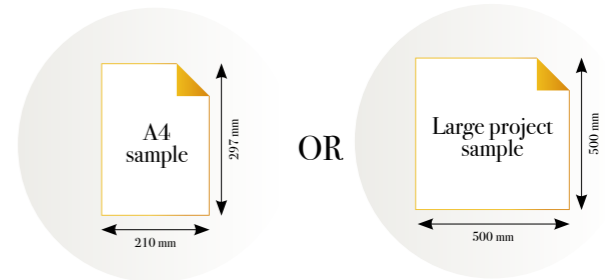

Muance portal

Login to our B2B webshop (portal.muance.eu) to order standard or custom sized murals. Don't have a login? Request access by filling out the form via portal.muance.eu/register. (Only available for businesses)

Standard specifications:

Size: 500 cm x 270 cm. All murals are printed by default with 50 cm panel widths, but can also be ordered using 100 cm wide panels if desired. (depending on material chosen below)

Print with your own sizes

This mural can be custom made to fit the dimensions of your wall.

Can be printed with these materials:

- Non-woven matt (50 cm panel) ☒
- Textured Vinyl (50 and 100 cm panels) ☒
- Textile (50 and 100 cm panels) ☒
- Metallic Gold (50 cm panel) ☒
- Metallic Copper (50 cm panel) ☐
- Metallic Silver (50 cm panel) ☐

HUNTING PARTY

Reference nr: MU13067

50 CM PANEL 1	100 CM PANEL 2	150 CM PANEL 3	200 CM PANEL 4	250 CM PANEL 5	300 CM PANEL 6	350 CM PANEL 7	400 CM PANEL 8	450 CM PANEL 9	500 CM PANEL 10
100 CM PANEL 1		200 CM PANEL 2		300 CM PANEL 3		400 CM PANEL 4		500 CM PANEL 5	

Request a sample

Request a wallpaper sample for a more accurate representation of colors, textures and image quality. It is also advisable if you want to see the wallpaper on a metallic material. Samples can also be ordered through our online portal (portal.muance.eu).

Also available in these versions:

*available on Silver