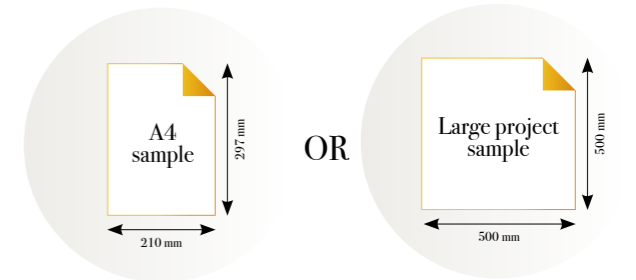

Muance portal

Login to our B2B webshop (portal.muance.eu) to order standard or custom sized murals
Don't have a login? Request access by filling out the form via portal.muance.eu/register.
(Only available for businesses)

Standard specifications:

Size: 500 cm x 270 cm
All murals are printed by default with 50 cm panel widths, but can also be ordered using 100 cm wide panels if desired.
(depending on material chosen below)

Print with your own sizes

This mural can be custom made to fit the dimensions of your wall.

Can be printed with these materials:

- Non-woven matt (50 cm panel) ☒
- Textured Vinyl (50 and 100 cm panels) ☒
- Textile (50 and 100 cm panels) ☒
- Metallic Gold (50 cm panel) ☒
- Metallic Copper (50 cm panel) ☐
- Metallic Silver (50 cm panel) ☐

MAGARI

Reference nr: **MU13013**

50 CM PANEL 1	100 CM PANEL 2	150 CM PANEL 3	200 CM PANEL 4	250 CM PANEL 5	300 CM PANEL 6	350 CM PANEL 7	400 CM PANEL 8	450 CM PANEL 9	500 CM PANEL 10
100 CM PANEL 1		200 CM PANEL 2		300 CM PANEL 3		400 CM PANEL 4		500 CM PANEL 5	

Request a sample

Request a wallpaper sample for a more accurate representation of colors, textures and image quality. It is also advisable if you want to see the wallpaper on a metallic material. Samples can also be ordered through our online portal (portal.muance.eu).

Also available in these versions:

*Not available on Gold

*Not available on Gold