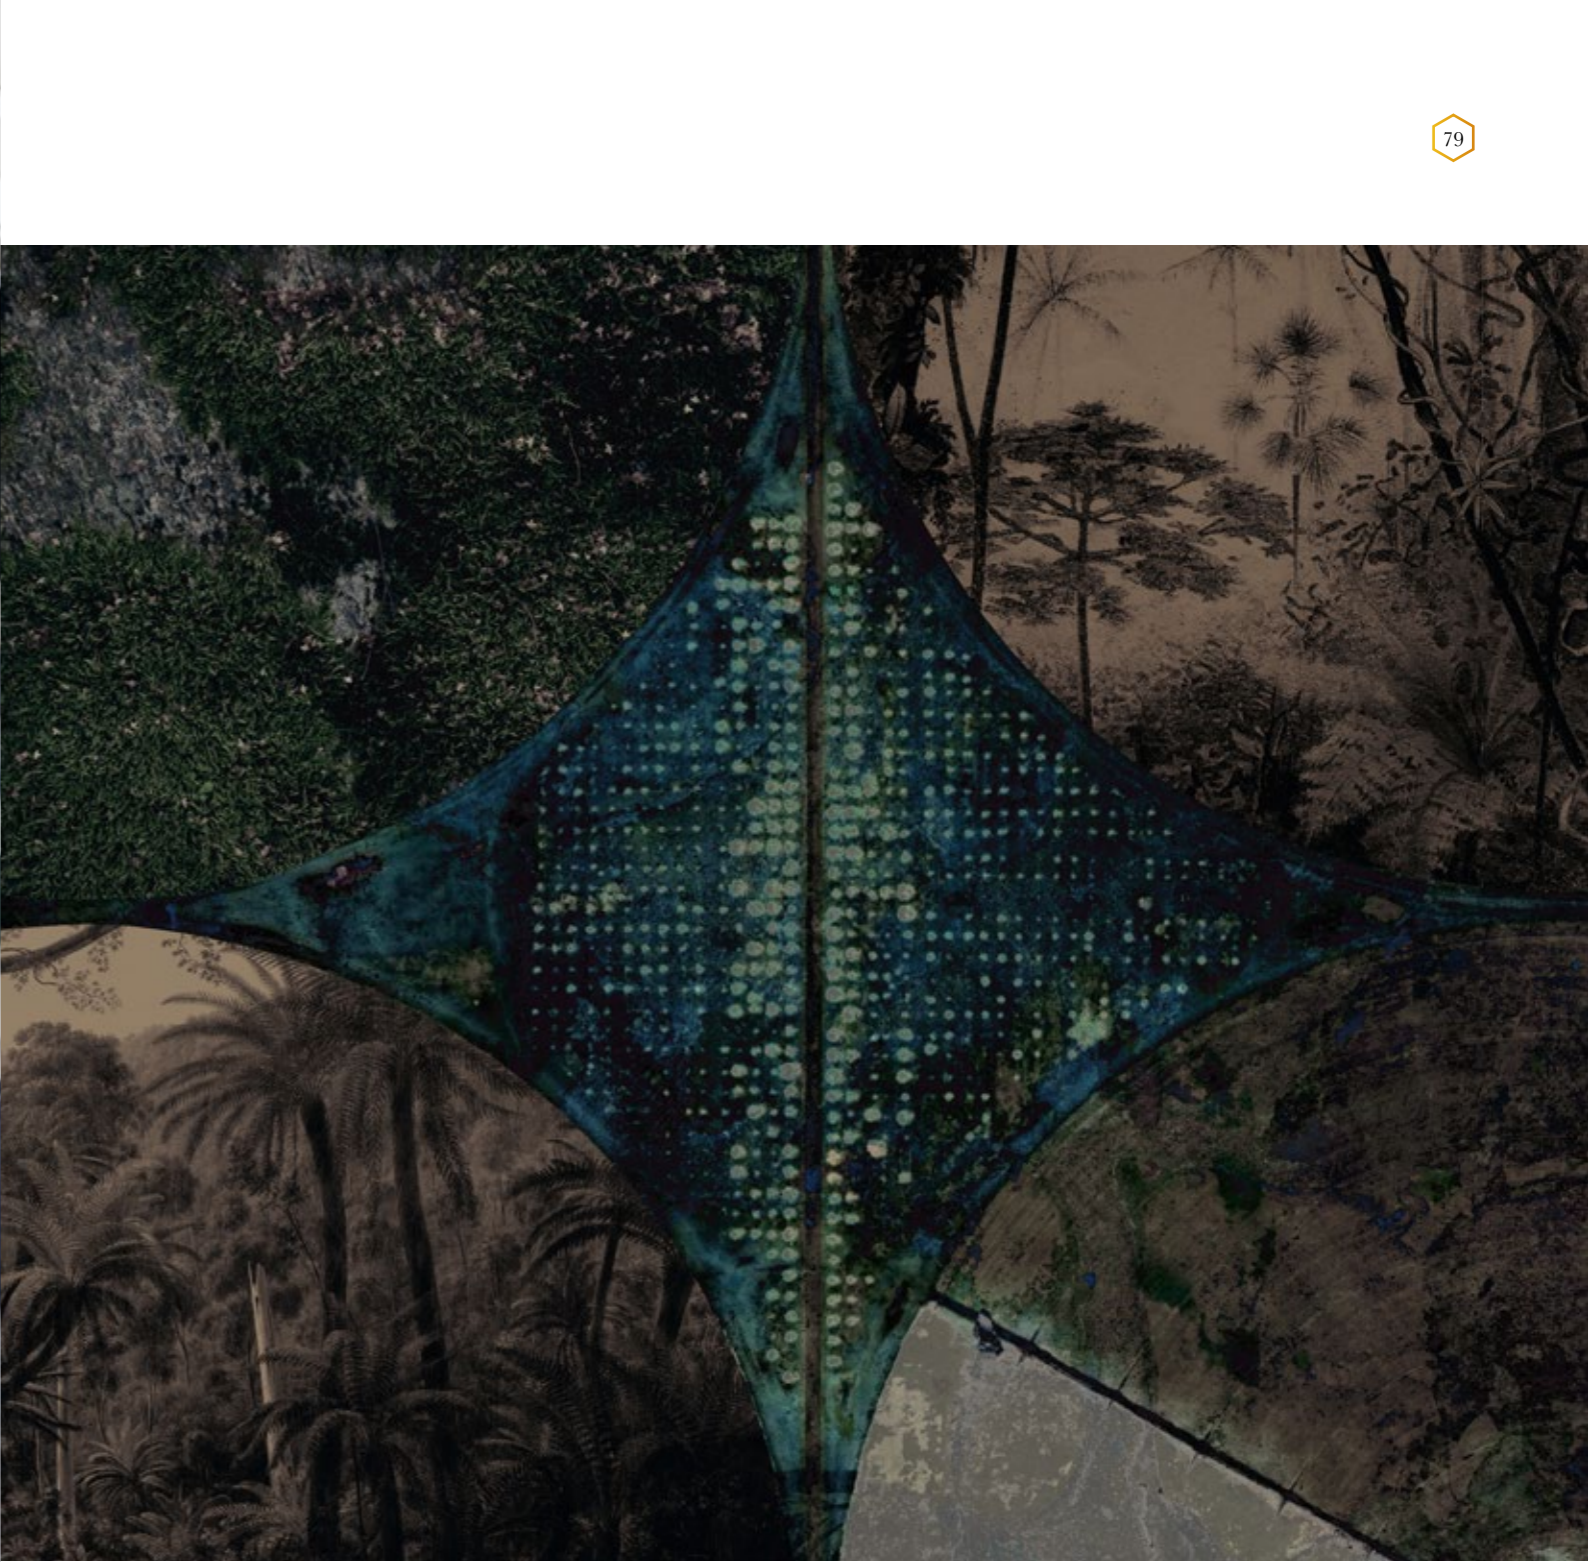

### Also available in these versions:

Reference nr: MU13041

Reference nr: MU13042

**MUANCE**

“LOOK AT USUAL THINGS WITH UNUSUAL EYES.”

—Vico Magistretti

CLOSE-UP 1

CLOSE-UP 2