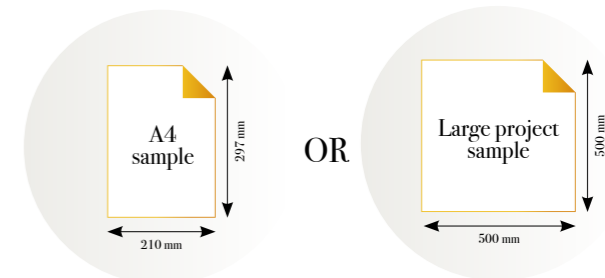

Muance portal

Login to our B2B webshop (portal.muance.eu) to order standard or custom sized murals
Don't have a login? Request access by filling out the form via portal.muance.eu/register.
(Only available for businesses)

Standard specifications:

Size: 500 cm x 270 cm
All murals are printed by default with 50 cm panel widths, but can also be ordered using 100 cm wide panels if desired.
(depending on material chosen below)

Print with your own sizes

This mural can be custom made to fit the dimensions of your wall.

Can be printed with these materials:

- Non-woven matt (50 cm panel) ☒
- Textured Vinyl (50 and 100 cm panels) ☒
- Textile (50 and 100 cm panels) ☒
- Metallic Gold (50 cm panel) ☐
- Metallic Copper (50 cm panel) ☐
- Metallic Silver (50 cm panel) ☐

CORAL GROVE

Reference nr: MU13076

50 CM PANEL 1	100 CM PANEL 2	150 CM PANEL 3	200 CM PANEL 4	250 CM PANEL 5	300 CM PANEL 6	350 CM PANEL 7	400 CM PANEL 8	450 CM PANEL 9	500 CM PANEL 10
100 CM PANEL 1		200 CM PANEL 2		300 CM PANEL 3		400 CM PANEL 4		500 CM PANEL 5	

Request a sample

Request a wallpaper sample for a more accurate representation of colors, textures and image quality. It is also advisable if you want to see the wallpaper on a metallic material. Samples can also be ordered through our online portal (portal.muance.eu).

Also available in these versions:

*available on Gold

*available on Gold