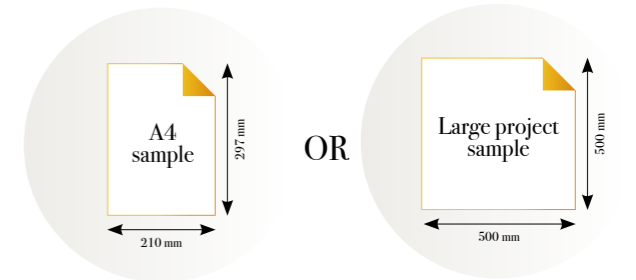

Muance portal

Login to our B2B webshop (portal.muance.eu) to order standard or custom sized murals
Don't have a login? Request access by filling out the form via portal.muance.eu/register.
(Only available for businesses)

Standard specifications:

Size: 500 cm x 270 cm
All murals are printed by default with 50 cm panel widths, but can also be ordered using 100 cm wide panels if desired.
(depending on material chosen below)

Print with your own sizes

This mural can be custom made to fit the dimensions of your wall.

Can be printed with these materials:

- Non-woven matt (50 cm panel) ☒
- Textured Vinyl (50 and 100 cm panels) ☒
- Textile (50 and 100 cm panels) ☒
- Metallic Gold (50 cm panel) ☐
- Metallic Copper (50 cm panel) ☐
- Metallic Silver (50 cm panel) ☐

OVERWATCH

Reference nr: MU13064

50 CM PANEL 1	100 CM PANEL 2	150 CM PANEL 3	200 CM PANEL 4	250 CM PANEL 5	300 CM PANEL 6	350 CM PANEL 7	400 CM PANEL 8	450 CM PANEL 9	500 CM PANEL 10
100 CM PANEL 1		200 CM PANEL 2		300 CM PANEL 3		400 CM PANEL 4		500 CM PANEL 5	

Request a sample

Request a wallpaper sample for a more accurate representation of colors, textures and image quality. It is also advisable if you want to see the wallpaper on a metallic material. Samples can also be ordered through our online portal (portal.muance.eu).

Also available in these versions: