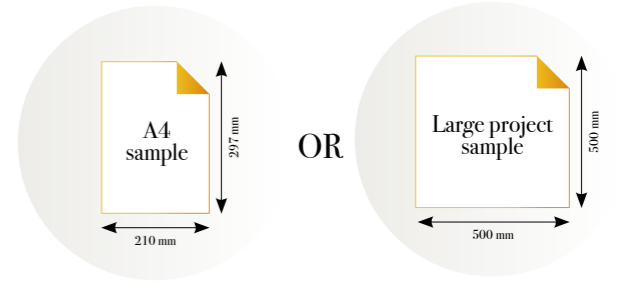

Muance portal

Login to our B2B webshop (portal.muance.eu) to order standard or custom sized murals
Don't have a login? Request access by filling out the form via portal.muance.eu/register.
(Only available for businesses)

Standard specifications:

Size: 500 cm x 270 cm
All murals are printed by default with 50 cm panel widths, but can also be ordered using 100 cm wide panels if desired.
(depending on material chosen below)

Print with your own sizes

This mural can be custom made to fit the dimensions of your wall.

Can be printed with these materials:

- Non-woven matt (50 cm panel) ☒
- Textured Vinyl (50 and 100 cm panels) ☒
- Textile (50 and 100 cm panels) ☒
- Metallic Gold (50 cm panel) ☐
- Metallic Copper (50 cm panel) ☐
- Metallic Silver (50 cm panel) ☐

SKULL CANDY

Reference nr: [MU13046](#)

50 CM PANEL 1	100 CM PANEL 2	150 CM PANEL 3	200 CM PANEL 4	250 CM PANEL 5	300 CM PANEL 6	350 CM PANEL 7	400 CM PANEL 8	450 CM PANEL 9	500 CM PANEL 10
100 CM PANEL 1		200 CM PANEL 2		300 CM PANEL 3		400 CM PANEL 4		500 CM PANEL 5	

Request a sample

Request a wallpaper sample for a more accurate representation of colors, textures and image quality. It is also advisable if you want to see the wallpaper on a metallic material. Samples can also be ordered through our online portal (portal.muance.eu).

Also available in these versions:

*available on Gold

*available on Gold