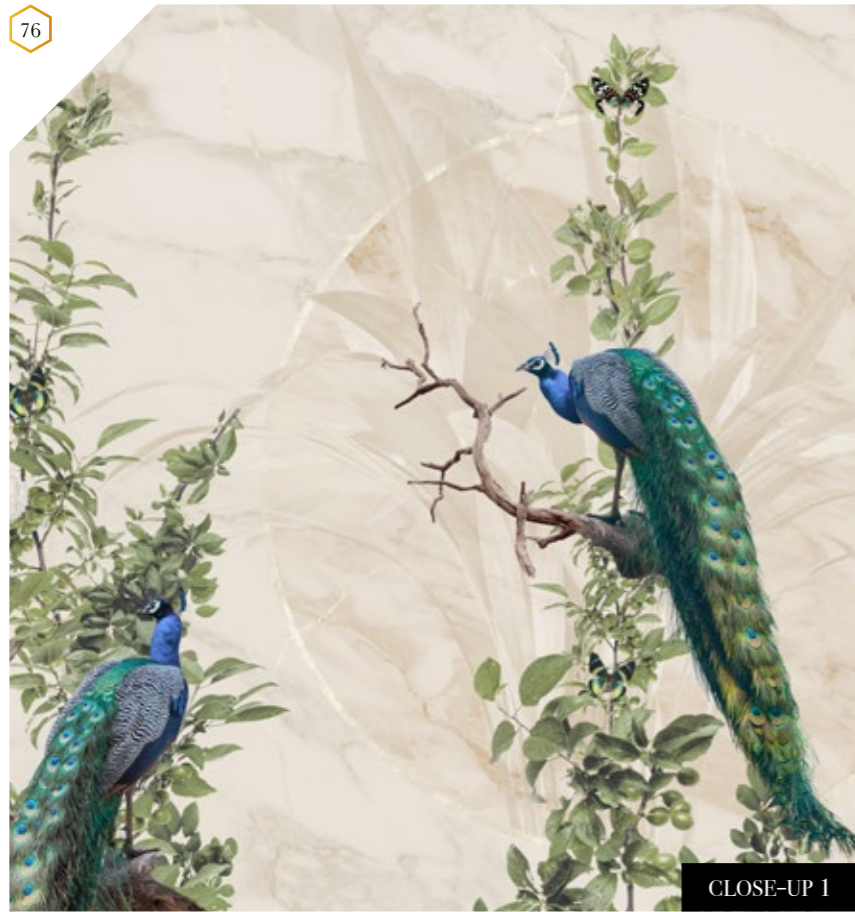

Muance portal

Login to our B2B webshop (portal.muance.eu) to order standard or custom sized murals. Don't have a login? Request access by filling out the form via portal.muance.eu/register. (Only available for businesses)

Standard specifications:

Size: 500 cm x 270 cm
All murals are printed by default with 50 cm panel widths, but can also be ordered using 100 cm wide panels if desired. (depending on material chosen below)

Print with your own sizes

This mural can be custom made to fit the dimensions of your wall.

Can be printed with these materials:

- Non-woven matt (50 cm panel) ☒
- Textured Vinyl (50 and 100 cm panels) ☒
- Textile (50 and 100 cm panels) ☒
- Metallic Gold (50 cm panel) ☐
- Metallic Copper (50 cm panel) ☐
- Metallic Silver (50 cm panel) ☐