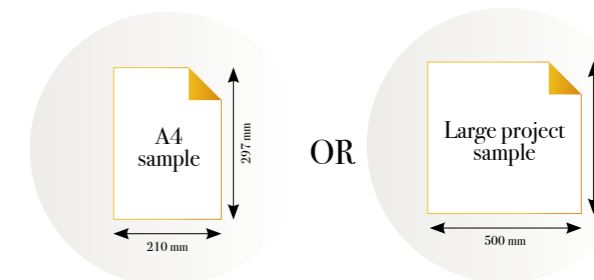

Request a sample

Request a wallpaper sample for a more accurate representation of colors, textures and image quality. It is also advisable if you want to see the wallpaper on a metallic material. Samples can also be ordered through our online portal (portal.muance.eu).